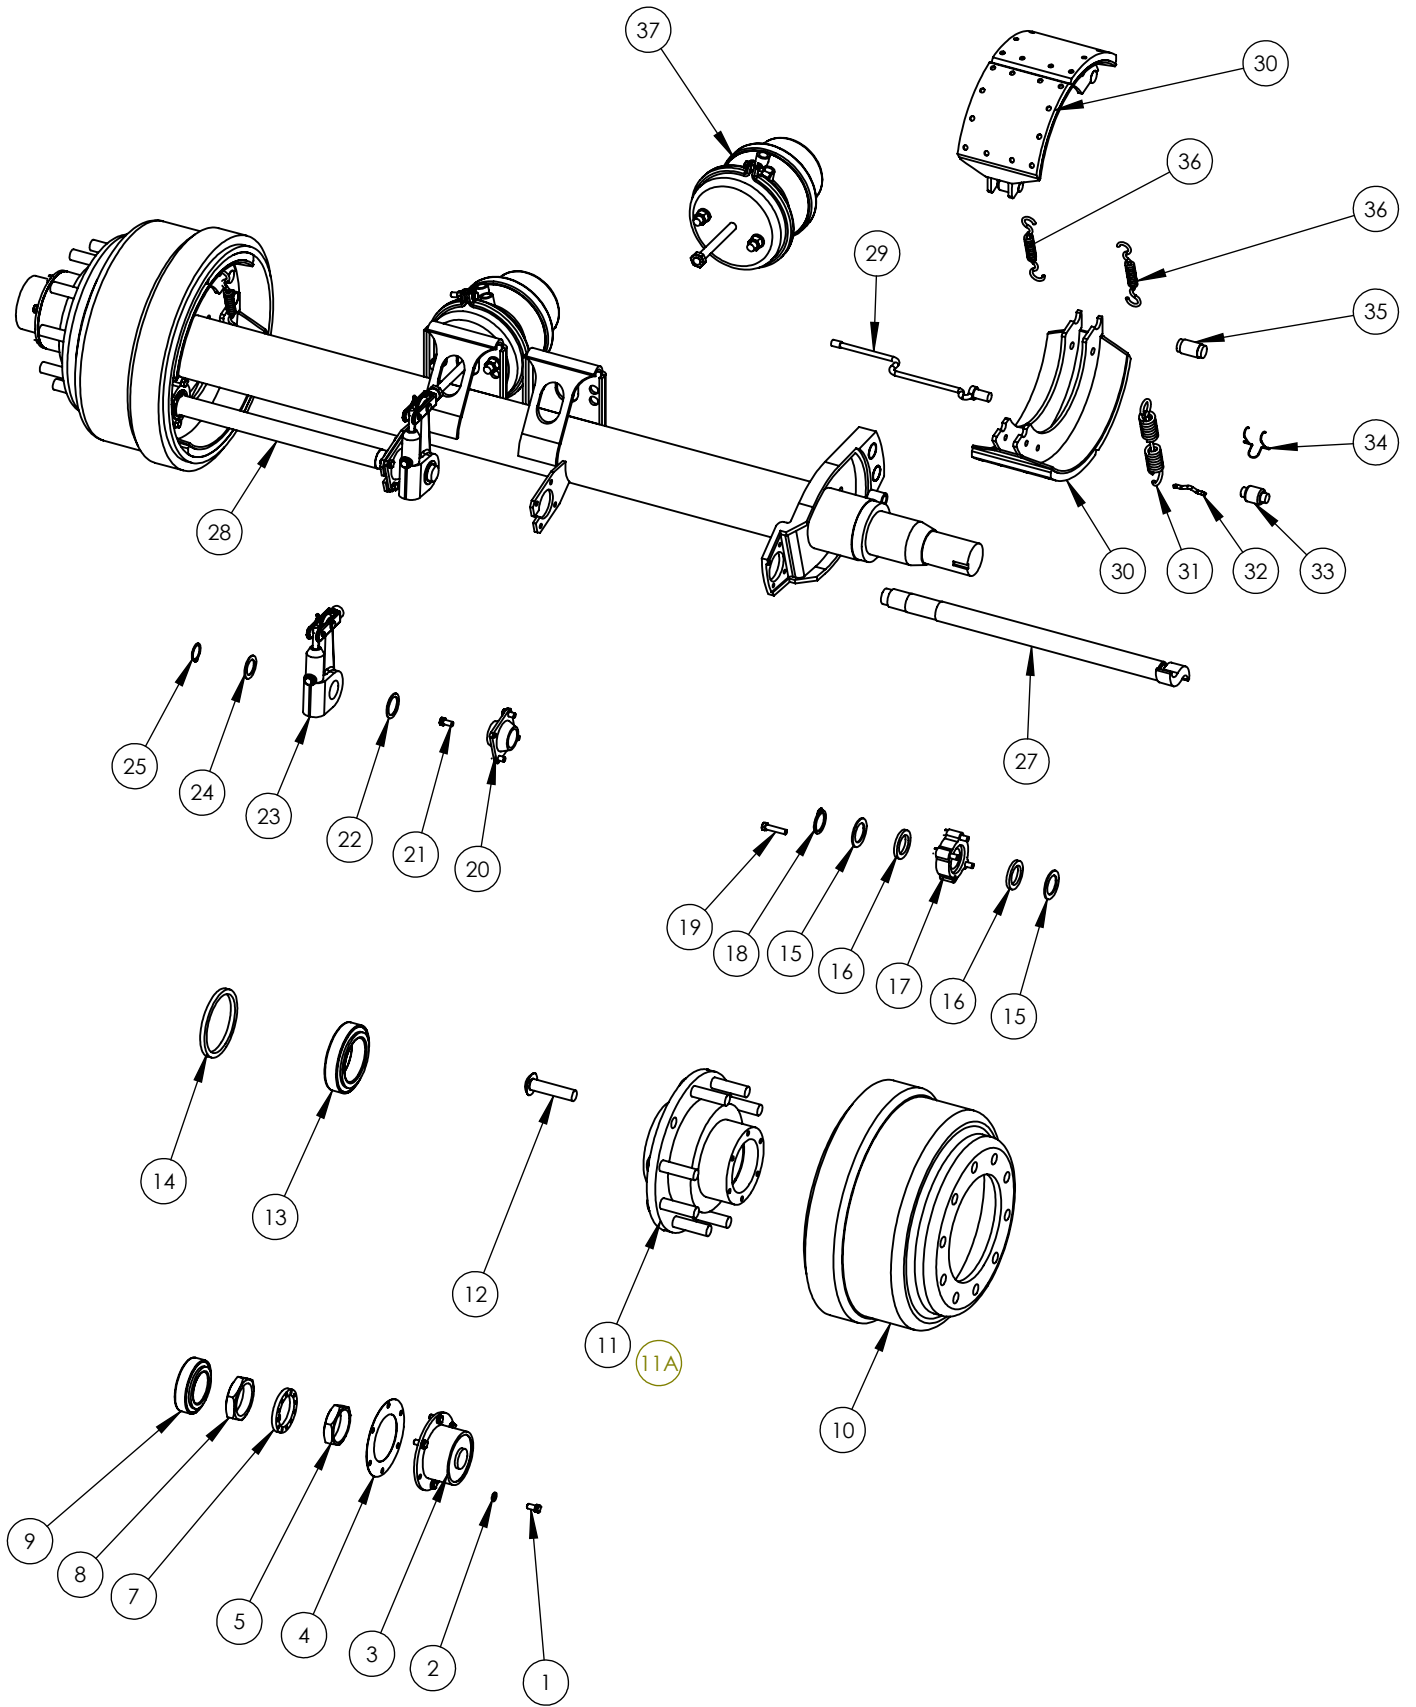

Thanks for choosing Construction Trailer Specialists, Inc., we manufacture a line of trailers in a size to fit your needs.

-End dump trailers in Half Round or Elliptical configurations available Frameless, Quarter Frame or Full Frame. Elliptical scrap/demo trailers available in lengths from 22 to 40 ft, with 46-100 inch sides.

When ordering parts be sure to have the trailer's vehicle identification number (VIN) at hand so we can be sure to get you the correct parts for your trailer.

Remember this parts book is for a "standard" trailer, if your trailer is not standard dimensions some parts may not interchange with those listed here, contact the factory if you are unsure.

ITEM #	PART #	DESCRIPTION	QTY PER AXLE
1	N&B4769	BOLT, 5/16-18 UNC X 3/4"	12
2	N&B5400	LOCK WASHER, 5/16"	12
3	AXL3404009	HUBCAP, INCLUDES ITEM 4	2
4		HUBCAP GASKET	2
5	AXLCS3301	WHEEL BEARING JAM NUT	2
7	AXLCS3303	WHEEL BEARING LOCK WASHER	2
8	AXLCS3300	WHEEL BEARING ADJUSTING NUT	2
9	AXL212049	OUTER WHEEL BEARING	2
10	AXL123365	BRAKE DRUM	2
11	AXL15984ABS	HUB WITH ABS TOOTH WHEEL (REAR AXLE ONLY)	2
11A	AXL15984	HUB WITHOUT ABS TOOTH WHEEL (FRONT AXLE ONLY)	2
12	AXLNB3266	WHEEL STUD	20
13	AXL218248	INNER WHEEL BEARING	2
14	AXL3070743	WHEEL BEARING SEAL	2
	AXLCSK1040	CAM BUSHING KIT, ITEMS 15-22, 24, 25	2
15		WASHER	4
16		SEAL	4
17		CAMSHAFT BUSHING, OUTER	2
18		SNAP RING	2
19		BOLT	8
20		CAMSHAFT BUSHING, INNER	2
21		BOLT	8
22		WASHER	2
23	AXLR801073	SLACK ADJUSTER ASSEMBLY	2
24		WASHER	2
25		SNAP RING	2
27	AXLCAM156L	CAMSHAFT, LEFT	1
28	AXLCAM156R	CAMSHAFT, RIGHT	1
29	BRK4410328080	ABS SENSOR (REAR AXLE ONLY)	2
	AXL4515Q200KIT	BRAKE KIT, ITEMS 30-36	2
30		BRAKE SHOE	4
31		BRAKE SHOE RETURN SPRING	2
32		PIN, BRAKE SHOE RETURN SPRING	4
33		BRAKE SHOE ROLLER	4
34		RETAINER, BRAKE SHOE ROLLER	4
35		ANCHOR PIN	4
36		BRAKE SHOE RETAINING SPRING	4
37	BRK3030GTS	AIR CHAMBER	2