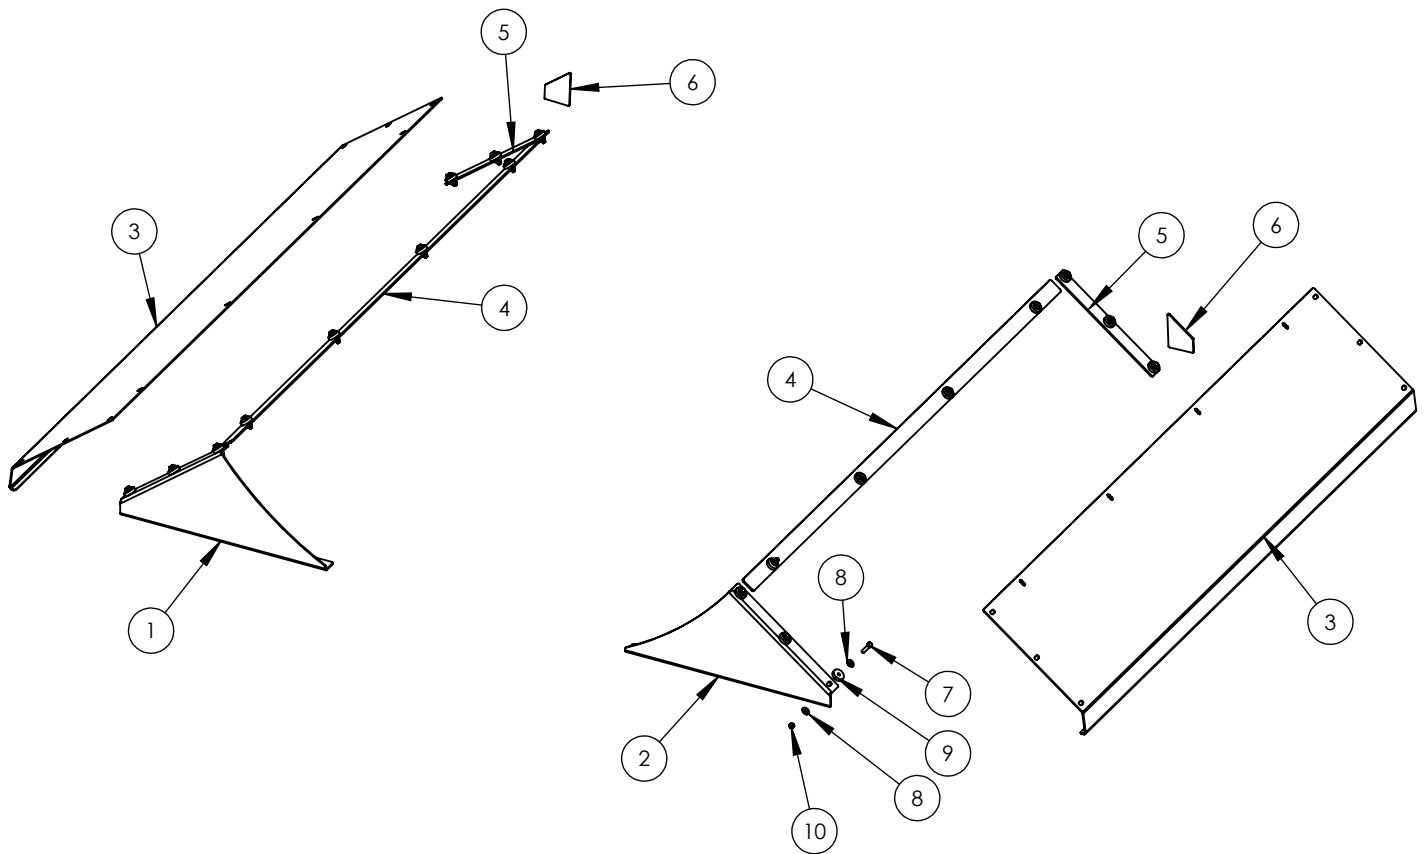

ITEM#	PART#	DESCRIPTION	QTY
1	MFG0347	RIGHT FENDER BRACKET, FRONT	1
2	MFG0348	LEFT FENDER BRACKET, FRONT	1
3	MFG0349	REAR FENDER	2
4	MFG0288	MIDDLE FENDER BRACKET	2
5	MFG0350	FENDER BRACKET, REAR	2
6	MFG0287	REAR FENDER BRACKET GUSSET	2
7	N&B4789	BOLT, 3/8-16 UNC X 1.5"	20
8	N&B3450	FLAT WASHER, 3/8"	20
9	MICLC0237-044001	RUBBER WASHER	20
10	N&B51450	LOCKNUT, 3/8-16 UNC	20