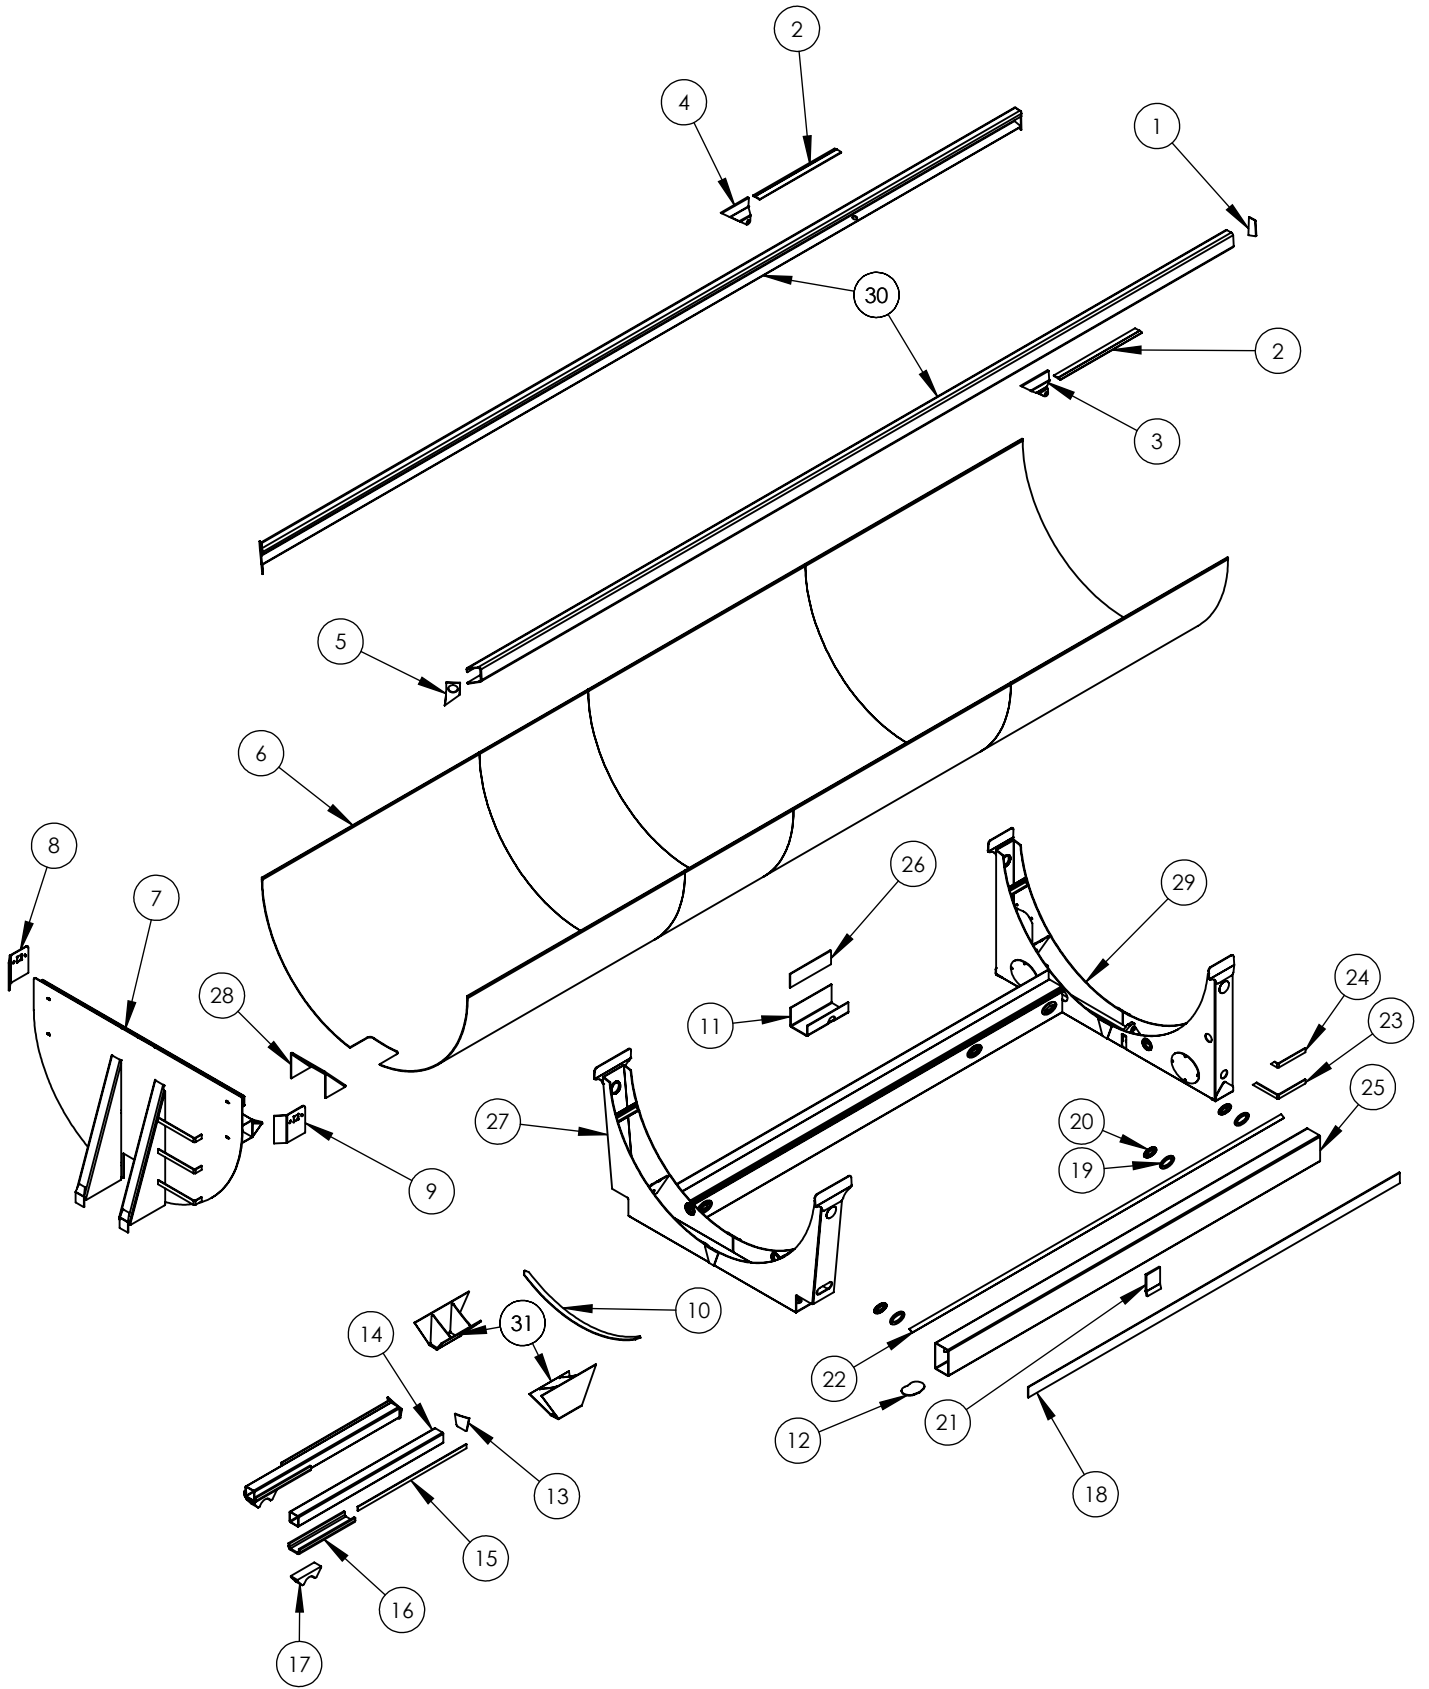

ITEM#	PART#	DESCRIPTION	QTY
1	MFG0065	LICENSE PLATE BRACKET	1
2	MFG0471	SUBFRAME LIGHT TUBE	1
3	MFG0055	AIR LINE AND WIRE LOOM	1
4	MFG0472	WIRE TUBE	1
5	MFG0473	SUBFRAME CROSS MEMBER	2
6	MFG0474	SUBFRAME I-BEAM	2
7	MFG0475	SUBFRAME FRONT I-BEAM	1
8	MFG0476	INSIDE CHANNEL, LEFT	1
9	MFG0477	INSIDE CHANNEL, RIGHT	1
10	MFG0478	OUTSIDE CHANNEL, RIGHT	1
11	MFG0479	OUTSIDE CHANNEL, LEFT	1
12	MFG0480	SIDE CHANNEL	2
13	MFG0481	FRONT CHANNEL	2
14	MFG0482	FRONT ANGLE	2
15	MFG0483	SECONDARY MOUNT PLATE	4
16	MFG0484	SECONDARY MOUNT GUSSET	2
17	MFG0485	SECONDARY MOUNT PIN	2
18	MFG0486	SECONDARY MOUNT OUTSIDE DOM	2
19	MFG0487	SECONDARY MOUNT INSIDE DOM	2
20	MFG0488	FRONT GUSSET	2
21	MFG0489	AIR TANK MOUNT GUSSET	2
22	MFG0026	AIR TANK MOUNTING PLATE	2
23	AIC220TMP	AIR TANK MOUNTING PAD	2
24		AIR TANK ASSEMBLY, SEE PAGE 22-23	1
25	SUS16793-01	SUSPENSION MOUNTING BRACKET	2
26	MFG0490	UPPER HINGE TOP PLATE	2
27	MFG0491	UPPER HINGE SIDE PLATE	4
28	MFG0492	LOWER HINGE SIDE PLATE	4
29	MFG0125	LOWER HINGE DOM	4
30	MFG0124	HINGE WASHER	4
31	MFG0493	HINGE BASE PLATE	2
32	MFG0494	UPPER HINGE DOM	2
33	MICMC0001	HINGE PIN	2
34	MIC70664	ROLL PIN	2
35	N&B4829	BOLT, 1/2-13 UNC X 3.5"	2
36	N&B1550	LOCK NUT, 1/2-13 UNC	2