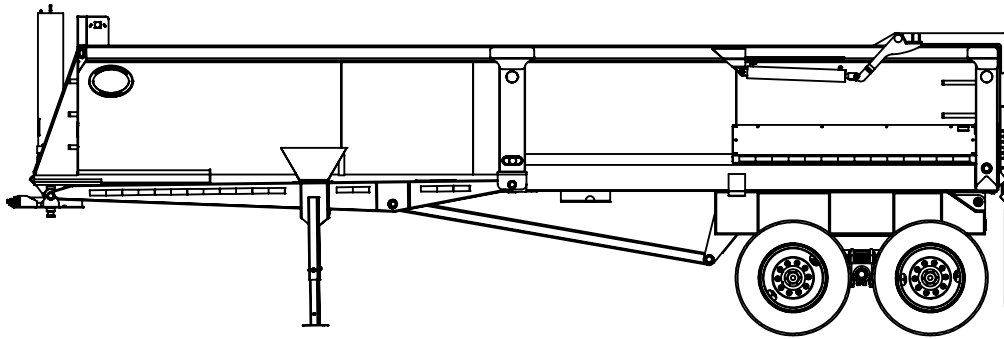

TABLE OF CONTENTS

DESCRIPTION	PAGE
AXLE	2-3
SUSPENSION	4-5
WHEELS	6
FRONT BODY	7
SUSPENSION SUBFRAME	8-9
BODY	10-11
REAR BODY BRACE	12-13
MIDDLE BODY BRACE	14
REAR GATE LATCH	15
REAR GATE	16-17
DRAFT ARM	18
FIFTH WHEEL	19
SECONDARY DRAFT ARM	20
FENDERS	21
WIRING	22-23
PLUMBING	24-25
GATE VALVE ASSEMBLY	26
DECALS	27