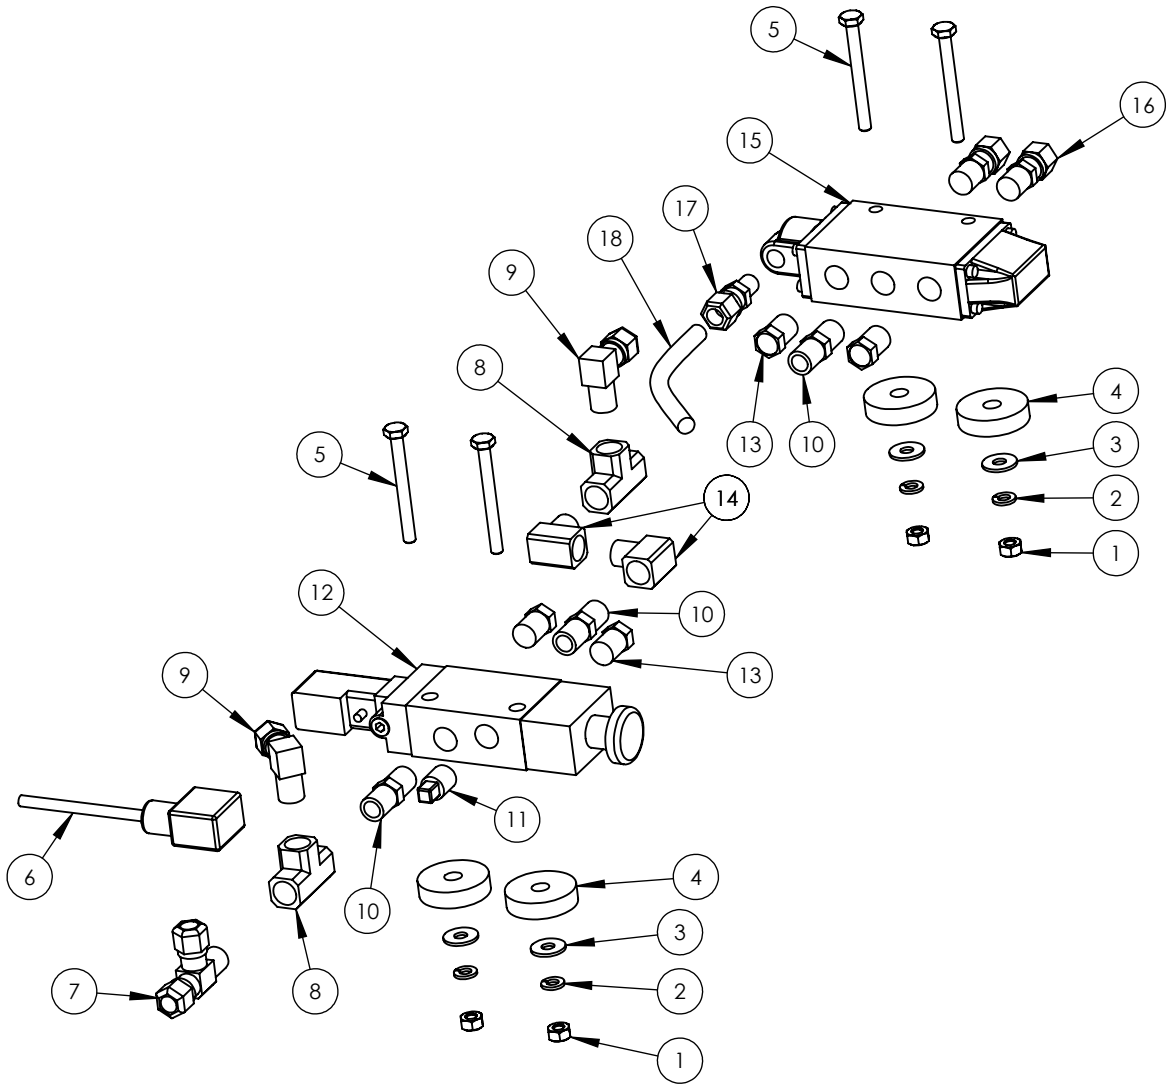

ITEM#	PART#	DESCRIPTION	QTY
1	N&B1350	NUT, 1/4-20 UNC	4
2	N&B5350	LOCKWASHER, 1/4"	4
3	N&B3350	FLAT WASHER, 1/4"	4
4	MICLC0237-044001	RUBBER WASHER	4
5	N&B4759	BOLT, 1/4-20 UNC X 2.5"	4
6	AIC1291-1001PW6A	GATE VALVE CONTROL WIRE	1
7	BRS971-6	RUN TEE COMPRESSION FITTING, 3/8" TUBING (2X)-1/4"NPT	1
8	BRS73700-4	TEE, 1/4"NPT	2
9	BRS969-6	RIGHT ANGLE COMPRESSION FITTING, 3/8" TUBING-1/4"NPT	2
10	BRS73325-4	HEX NIPPLE, 1/4"NPT	3
11	BRS73151-4	PLUG, 1/4"NPT	1
12	AICB511ABB47MDC	GATE VALVE	1
13	AIC9833K22	BREATHER VENT, 1/4"NPT	4
14	BRS73400-4	STREET EL, 1/4"NPT	2
15	AICK71DA00KS6-KA2	LATCH VALVE	1
16	BRS968-6	COMPRESSION FITTING, 3/8"TUBING-1/4"NPT	2
17	BRS968-6-2	COMPRESSION FITTING, 3/8"TUBING-1/8"NPT	1
18	AIC6-500YL-12	GATE TO LATCH VALVE AIRLINE	1