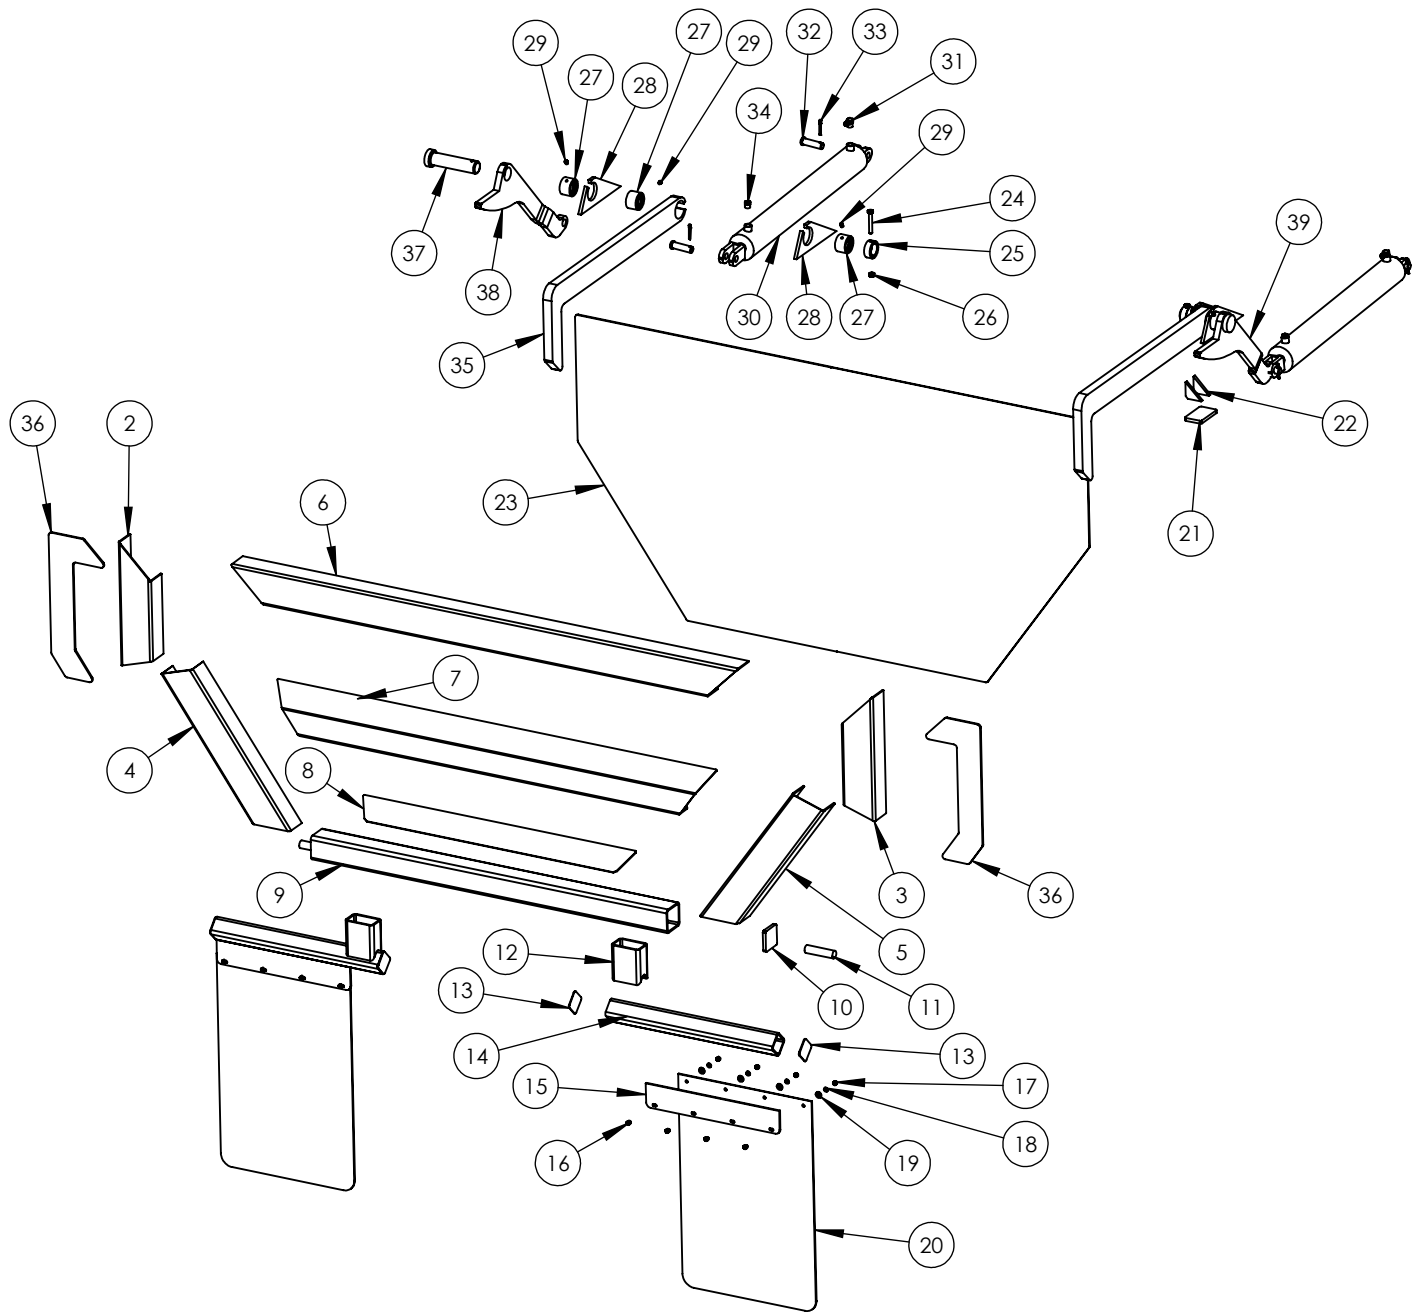

ITEM#	PART#	DESCRIPTION	QTY
1	ASY0015	COMPLETE GATE ASSEMBLY, DOES NOT INCLUDE ITEMS 16-20, 24-34, 37-39	
2	MFG0323	GATE SIDE CHANNEL, 48", LEFT	1
3	MFG0324	GATE SIDE CHANNEL, 48", RIGHT	1
4	MFG0325	GATE ANGLE CHANNEL, LEFT	1
5	MFG0326	GATE ANGLE CHANNEL, RIGHT	1
6	MFG0327	GATE TOP CHANNEL	1
7	MFG0328	GATE MIDDLE CHANNEL	1
8	MFG0329	GATE DIRT SHEDDER	1
9	MFG0230	GATE BOTTOM TUBE	1
10	MFG0229	GATE BOTOM TUBE END PLATE	2
11	MFG0228	BOTTOM LATCH PIN	2
12	MFG0330	MUDFLAP BRACKET SPACER	2
13	MFG0233	MUDFLAP BRACKET TUBE CAP	4
14	MFG0234	MUDFLAP BRACKET TUBE	2
15	MFG0331	MUDFLAP BRACKET PLATE	2
16	N&B4789	BOLT, 3/8-16 UNC X 1.5"	8
17	N&B1450	NUT, 3/8-16	8
18	N&B5450	LOCKWASHER, 3/8	8
19	N&B3450	FLAT WASHER, 3/8	8
20	MICMF1000	MUDFLAP	2
21	MFG0332	CYLINDER ARM TAB	2
22	MFG0333	CYLINDER ARM TAB GUSSET	4
23	MFG0334	GATE PLATE	1
24	N&B4829	BOLT, 1/2-13 X 3.5	2
25	MICMC0009	HINGE PIN COLLAR	2
26	N&B1550	LOCKNUT, 1/2-13	2
27	MICMC0010	HINGE BUSHING	6
28	MFG0335	HINGE PLATE	2
29	MIC80000	GREASE FITTING	6
30	AICBB-0479	GATE LIFT CYLINDER	2
31	BRS969-6-8	RIGHT ANGLE COMPRESSION FITTING, 3/8" TUBING -1/2" NPT	2
32	MICMC0002	1" CLEVIS PIN	4
33	MIC7364	COTTER PIN, 1/4"	4
34	AIC9833K11	BREATHER VENT, 1/2"NPT	2
35	MFG0336	GATE LIFT ARM	2
36	MFG0339	GATE CHANNEL REINFORCEMENT PLATE	2
37	MICMC0008	HINGE PIN	2
38	MFG0337	GATE CYLINDER ARM, LEFT	1
39	MFG0338	GATE CYLINDER ARM, RIGHT	1