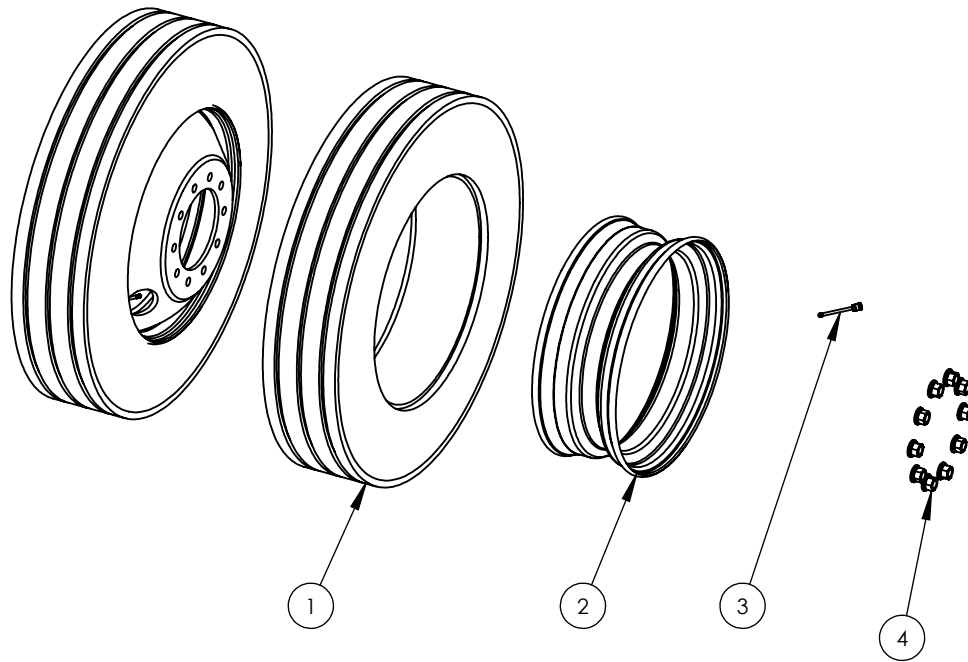

ITEM #	PART #	DESCRIPTION	QTY PER TRAILER
1		TIRE	8
2	WHL 28409PW	RIM	8
3	WHL TV 573	VALVESTEM	8
4	WHL3338	LUGNUT	40