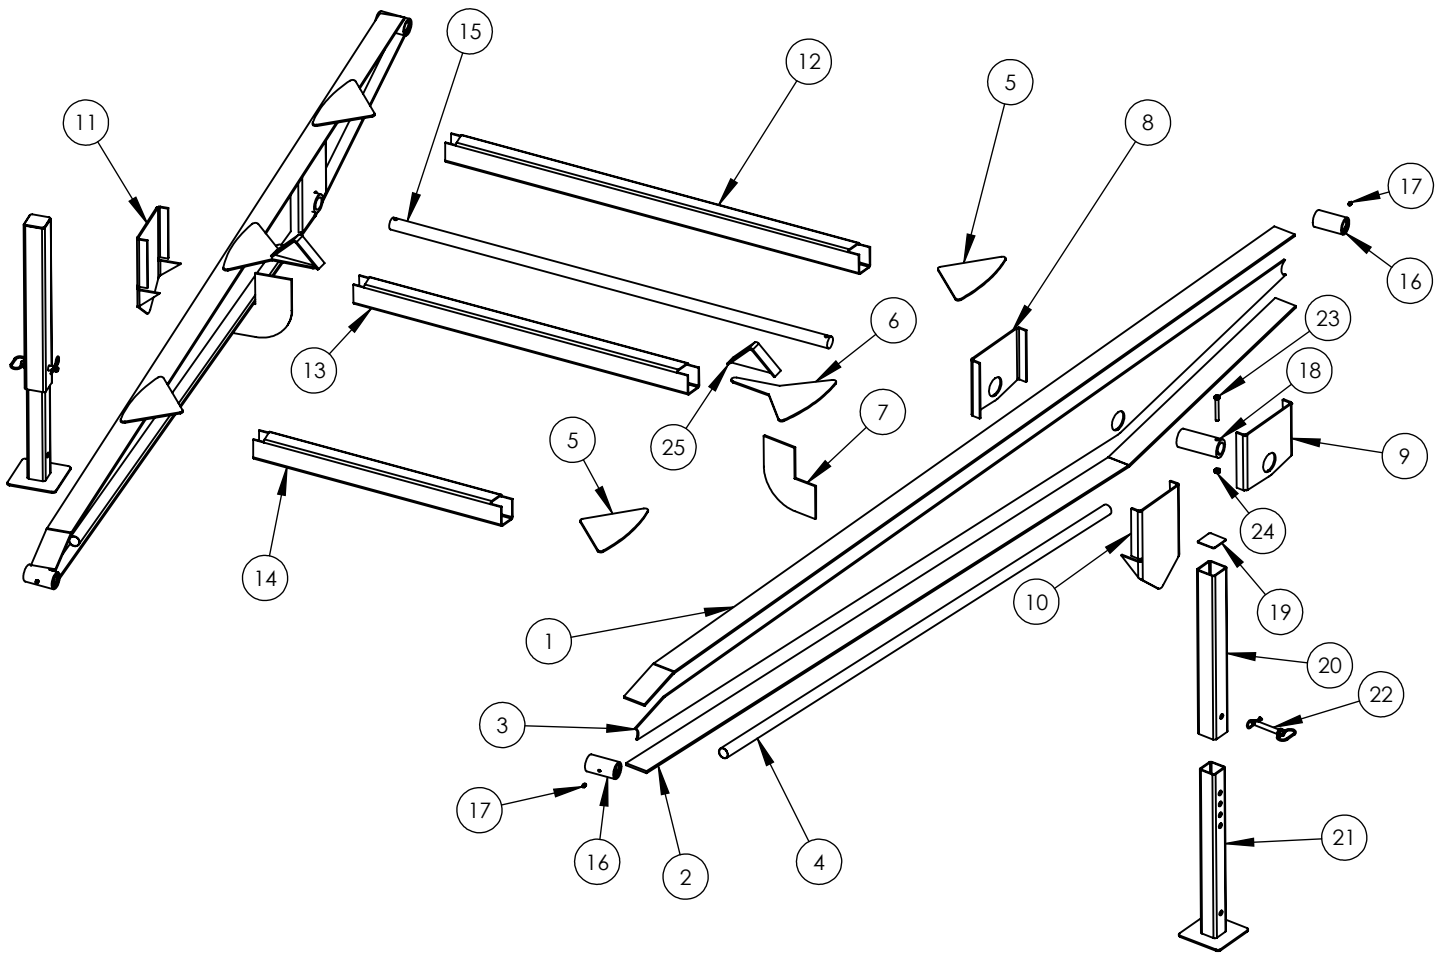

ITEM#	PART#	DESCRIPTION	QTY
1	MFG0452	DRAFT ARM TOP FLANGE	2
2	MFG0453	DRAFT ARM BOTTOM FLANGE	2
3	MFG0454	DRAFT ARM WEB	2
4	MFG0455	WIRE TUBE	2
5	MFG0253	DRAFT ARM GUSSET	4
6	MFG0254	LONG DRAFT ARM GUSSET	2
7	MFG0456	LANDING GEAR GUSSET	2
8	MFG0457	SECONDARY DRAFT ARM PIVOT BRACE, RIGHT	2
9	MFG0458	SECONDARY DRAFT ARM PIVOT BRACE, LEFT	2
10	MFG0459	LANDING GEAR BRACKET, LEFT	1
11	MFG0460	LANDING GEAR BRACKET, RIGHT	1
12	MFG0461	DRAFT ARM REAR CROSS MEMBER	1
13	MFG0462	DRAFT ARM MIDDLE CROSS MEMBER	1
14	MFG0463	DRAFT ARM FRONT CROSS MEMBER	1
15	MFG0464	SECONDARY DRAFT ARM PIVOT SHAFT	1
16	MICMC0012	DRAFT ARM BUSHING	4
17	MIC80000	GREASE FITTING	4
18	MFG0465	SECONDARY DRAFT ARM PIVOT DOM	2
19	MFG0466	LANDING GEAR COVER PLATE	2
20	MFG0346	LANDING GEAR SLEEVE	2
21	ASY5035	LANDING GEAR FOOT	2
22	MICHP34412	LANDING GEAR PIN WITH HAIRPIN	2
23	N&B4830	BOLT, 1/2-13 UNC X 4"	2
24	N&B1550	NUT, 1/2-13 UNC	2
25	ASY5028	DRAFT ARM PEDESTAL GUIDE BLOCK	2
26	ASY0021	PRIMARY DRAFT ARM ASSEMBLY, ITEMS 1-20, 23, 24