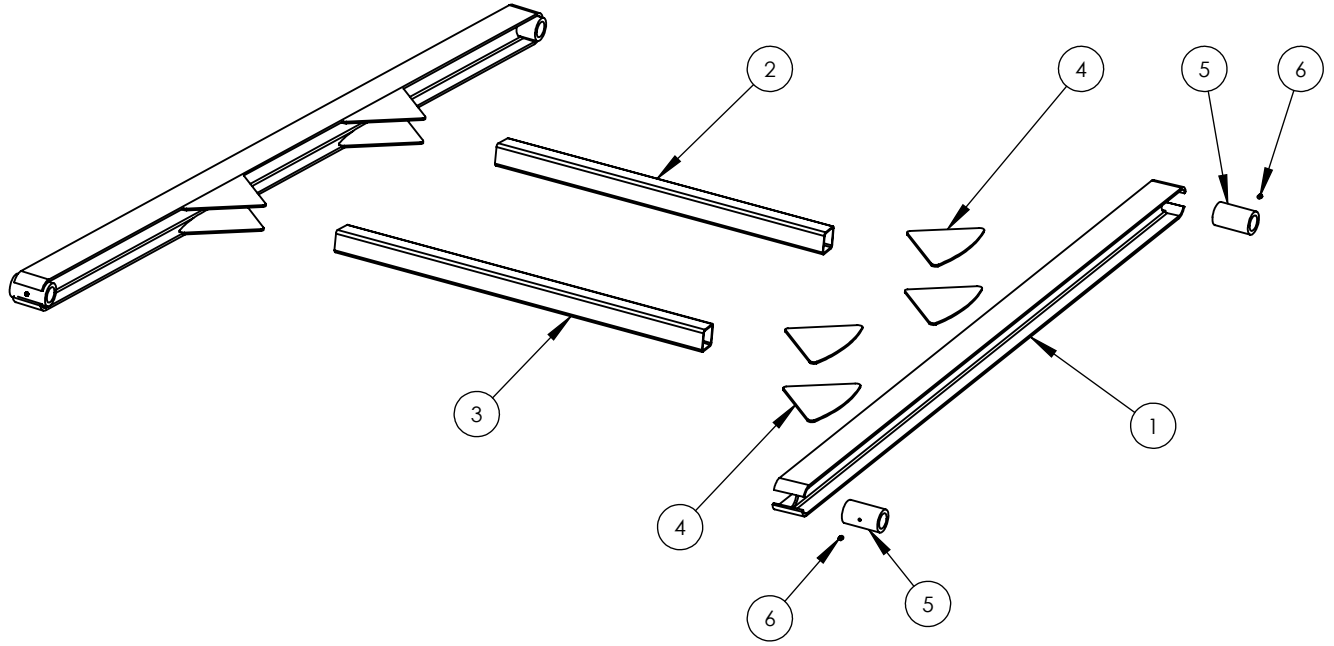

ITEM#	PART#	DESCRIPTION	QTY
1	MFG0449	SECONDARY DRAFT ARM I-BEAM	2
2	MFG0450	SECONDARY DRAFT ARM REAR CROSS MEMBER	1
3	MFG0451	SECONDARY DRAFT ARM FRONT CROSS MEMBER	1
4	MFG0253	DRAFT ARM GUSSET	8
5	MICMC0012	DRAFT ARM BUSHING	4
6	MIC80000	GREASE FITTING	4
7	ASY0022	SECONDARY DRAFT ARM ASSEMBLY, ITEMS 1-6