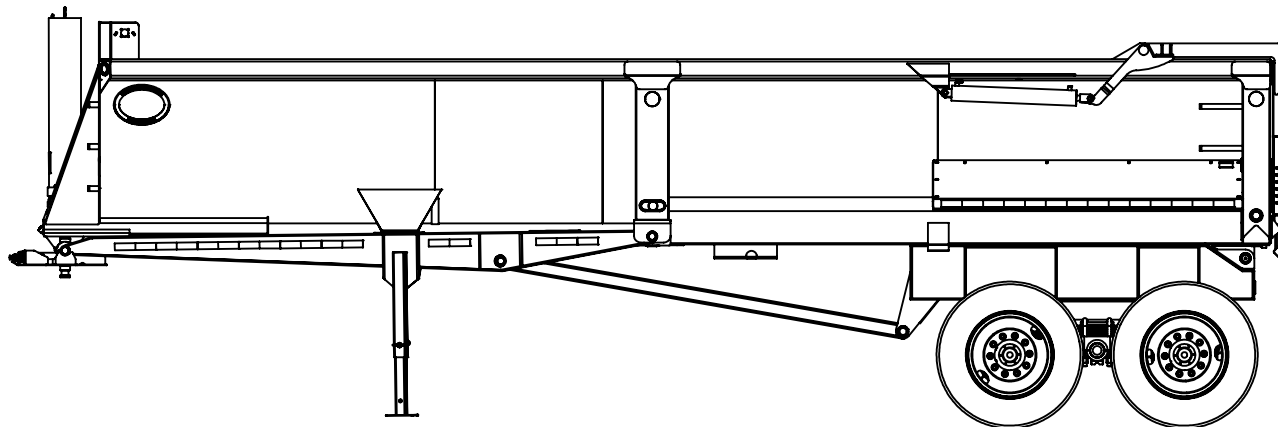

# PARTS BOOK

STANDARD QUARTER FRAME HALF ROUND TRAILER  
28' LENGTH 48" SIDE HEIGHT

**CONSTRUCTION TRAILER SPECIALISTS, INC.**

2535 ROSE PARKWAY  
SIKESTON, MO 63801  
TOLL FREE: 888-669-0003  
PH: 573-481-0941  
FX: 573-481-0953  
E-MAIL: [trailers@sbmu.net](mailto:trailers@sbmu.net)  
[www.constructiontrailerspecialsts.com](http://www.constructiontrailerspecialsts.com)

Thanks for choosing Construction Trailer Specialists, Inc., we manufacture a line of trailers in a size to fit your needs.

-End dump trailers in Half Round or Elliptical configurations available Frameless, Quarter Frame or Full Frame. Elliptical scrap/demo trailers available in lengths from 22 to 40 ft, with 46-100 inch sides.

-Bottom dump trailers in 32-42 ft lengths, with Low Profile, Lightweight, and Insulated Hot Mix versions available.

-Grain trailers in 34-42 ft lengths.

-Walking floor trailers

-In addition, we offer a variety of suspension and tarp options to suit your needs.