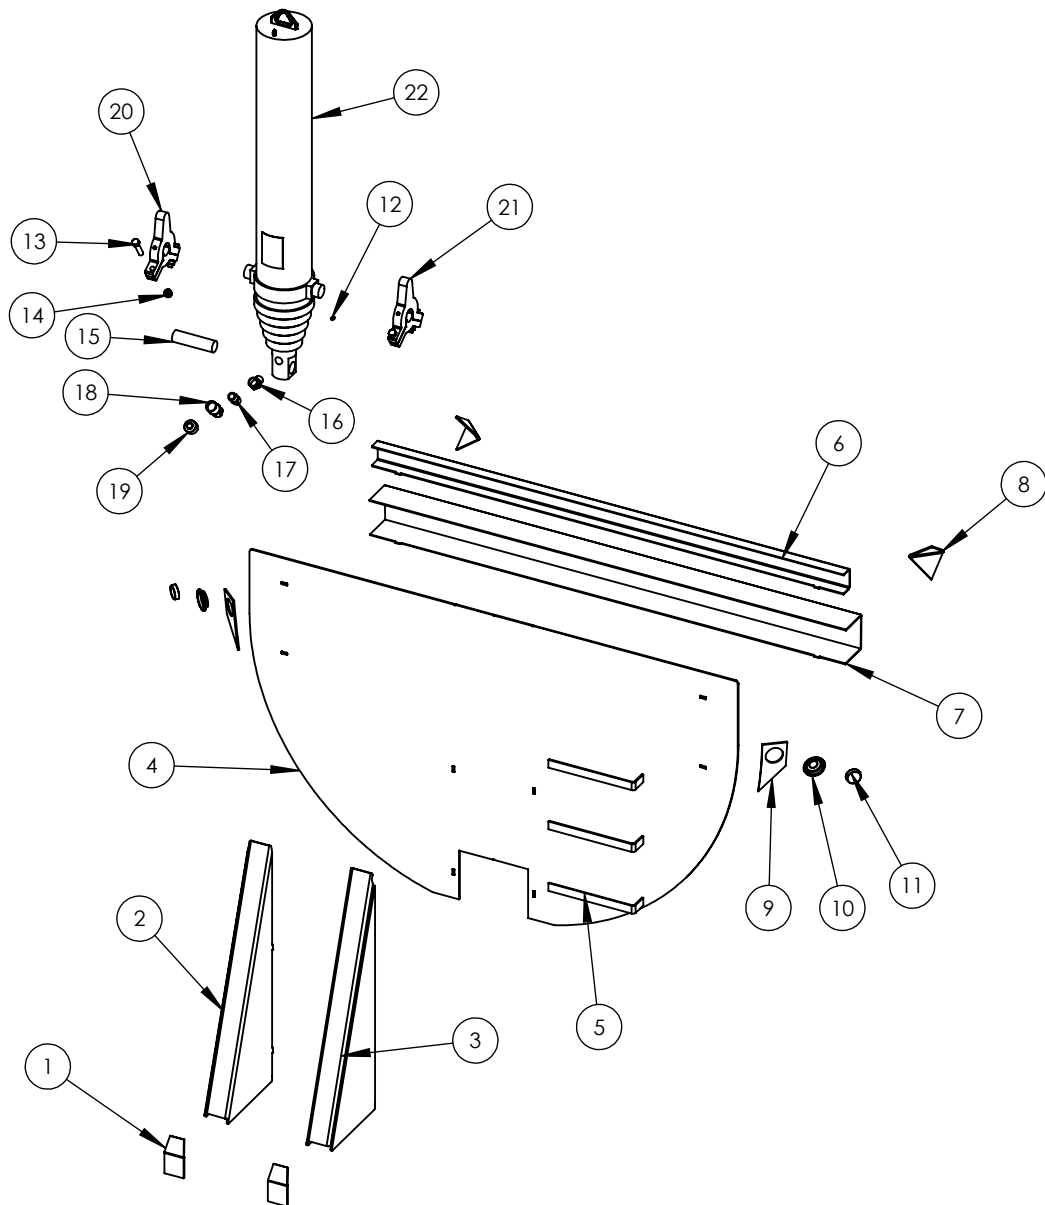

ITEM#	PART#	DESCRIPTION	QTY
1	MFG0178	CYLINDER MOUNT CHANNEL CAP	2
2	ASY5010	CYLINDER MOUNT CHANNEL, RIGHT	1
3	ASY5011	CYLINDER MOUNT CHANNEL, LEFT	1
4	MFG0317	NOSE PLATE	1
5	MFG0318	LADDER RUNG	3
6	MFG0183	SMALL INSIDE NOSE CHANNEL	1
7	MFG0184	LARGE INSIDE NOSE CHANNEL	1
8	MFG0130	INSIDE GUSSET	2
9	MFG0293	TOP RAIL FRONT END CAP	2
10	LTS91410	FLUSH GROMMET, CLEARANCE LIGHT	2
11	LTS45813-3	AMBER CLEARANCE LIGHT	2
12	MIC80000	GREASE ZERK	1
13	N&B4890	BOLT, 3/4-10 UNC X 3.5" GR5	4
14	N&B51700	LOCKNUT, 3/14-10 UNC	4
15	MFG0182	CYLINDER PIN	1
16	HYD H3359X16	45 DEGREE MALE-FEMALE FITTING, 1" NPT	1
17	HYD H3069X16	1" NPT NIPPLE	1
18	HYD QDWC161	HYDRAULIC COUPLER	1
19	HYD QDDC161	CAP, HYDRAULIC COUPLER	1
20	ASY5009	UPPER CYLINDER MOUNT, RIGHT	1
21	ASY5008	UPPER CYLINDER MOUNT, LEFT	1
22	HYD 85-499-235	CYLINDER	1