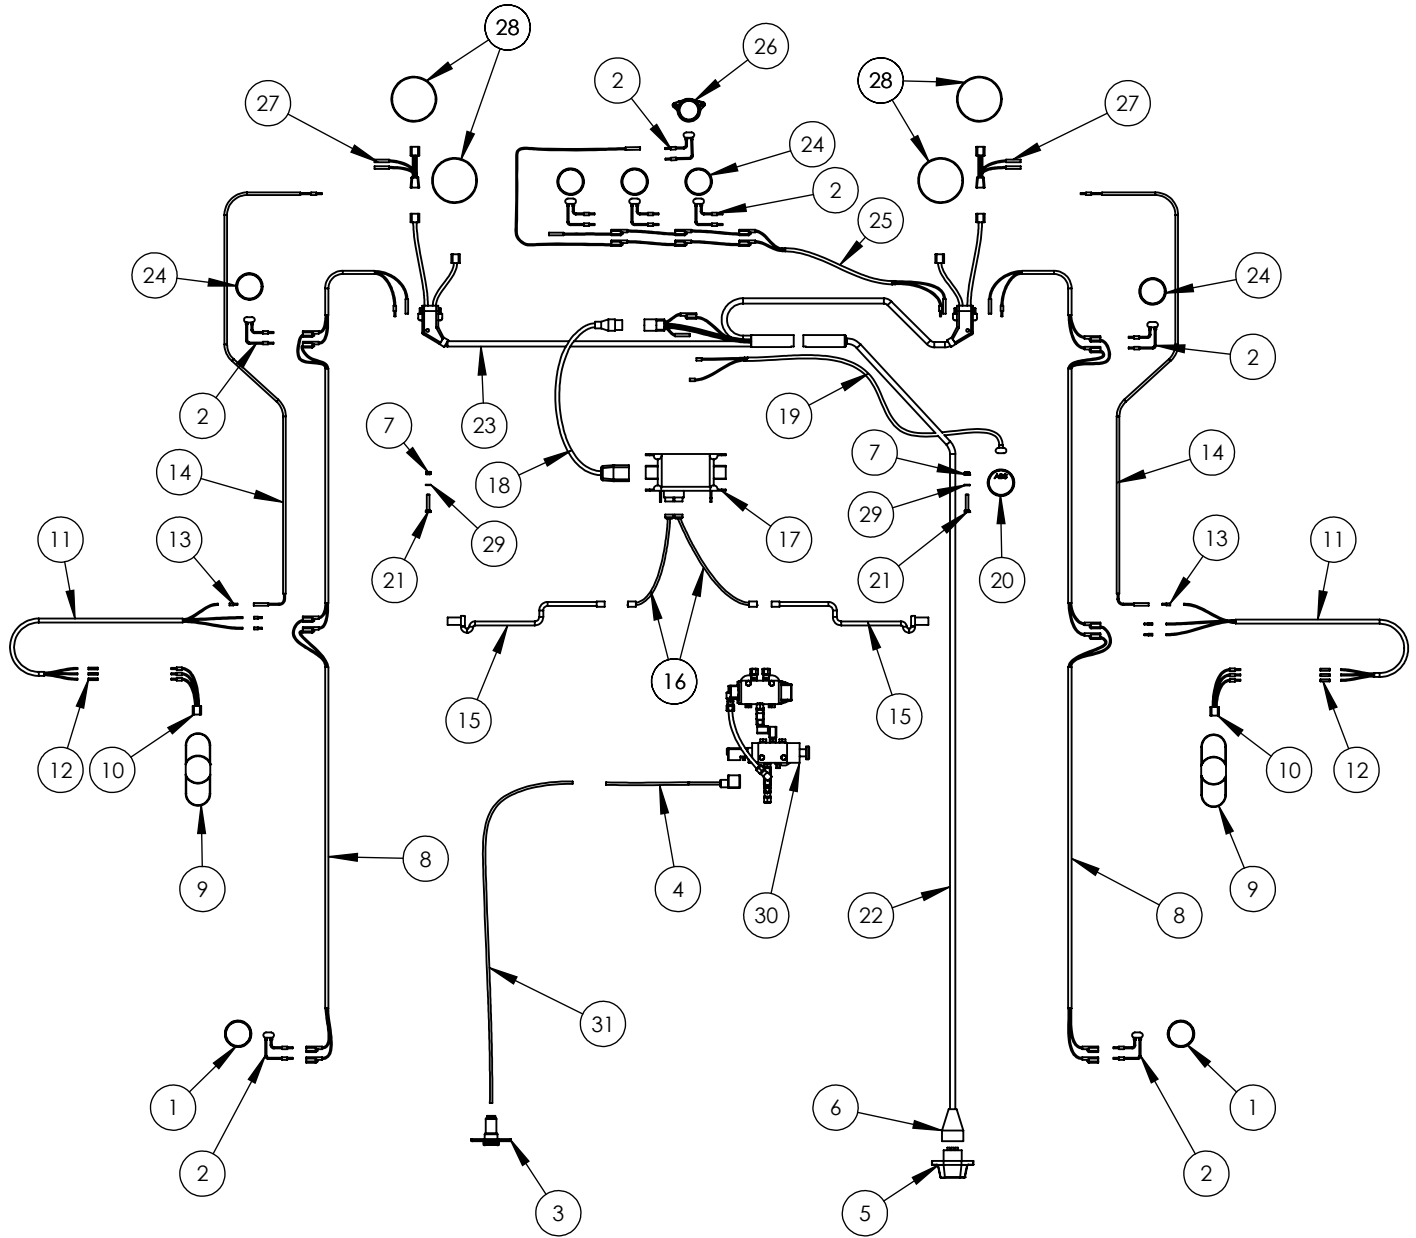

ITEM#	PART#	DESCRIPTION	QTY
1	LTS45813-3	AMBER CLEARANCE LIGHT	2
2	LTS66851	TWO WIRE PLUG	8
3	LTS73635	6 PIN RECEPTACLE	1
4	AIC1291-1001PW6A	GATE/LATCH VALVE CONTROL WIRE PIGTAIL	1
5	LTS15-720	7 PIN RECEPTACLE	1
6	LTS15-720-01	7 PIN RECEPTACLE BOOT	1
7	N&B1350	NUT, 1/4-20 UNC	2
8	LTS01-6615-V6	SIDE CLEARANCE LIGHT WIRE	2
9	LTS52513	MIDDLE SIDE CLEARANCE/SIGNAL LIGHT	2
10	LTS66825	3 WIRE PLUG	2
11	LTS91445-60	MIDDLE SIDE DROPPER WIRE	2
12	LTS82920	FEMALE CRIMP PLUG	6
13	LTS25271	MALE CRIMP PLUG	6
14		MIDDLE SIDE SIGNAL LIGHT WIRE	2
15	BRK4410328080	ABS SENSOR	2
16	BRK4497130300	ABS SENSOR WIRE	2
17	BRK4005001010	ECU/VALVE ASSEMBLY	1
18	BRK4493260400	ECU WIRE	1
19	LTS-05-2014-74	ABS LIGHT WIRE	1
20	LTS78343	ABS LIGHT	1
21	N&B4755	BOLT, 1/4-20 UNC X 1.5"	2
22	LTS01-6601-80	7 WIRE HARNESS	1
23	LTS01-6601-80	REAR WIRE HARNESS, (SOLD WITH ITEM 22)	1
24	LTS45812-3	RED CLEARANCE LIGHT	5
25	LTS01-6615-V5	REAR CLEARANCE LIGHT WIRE	1
26	LTS60191-3	LICENSE LIGHT	1
27	LTS66820	SIGNAL LIGHT PLUG	2
28	LTS52772	TAILLIGHT	4
29	N&B5350	LOCKWASHER, 1/4"	2
30		GATE/LATCH CONTROL VALVE ASSEMBLY, SEE PAGE 26	
31	LTS62184-264	DUPLEX WIRE	1