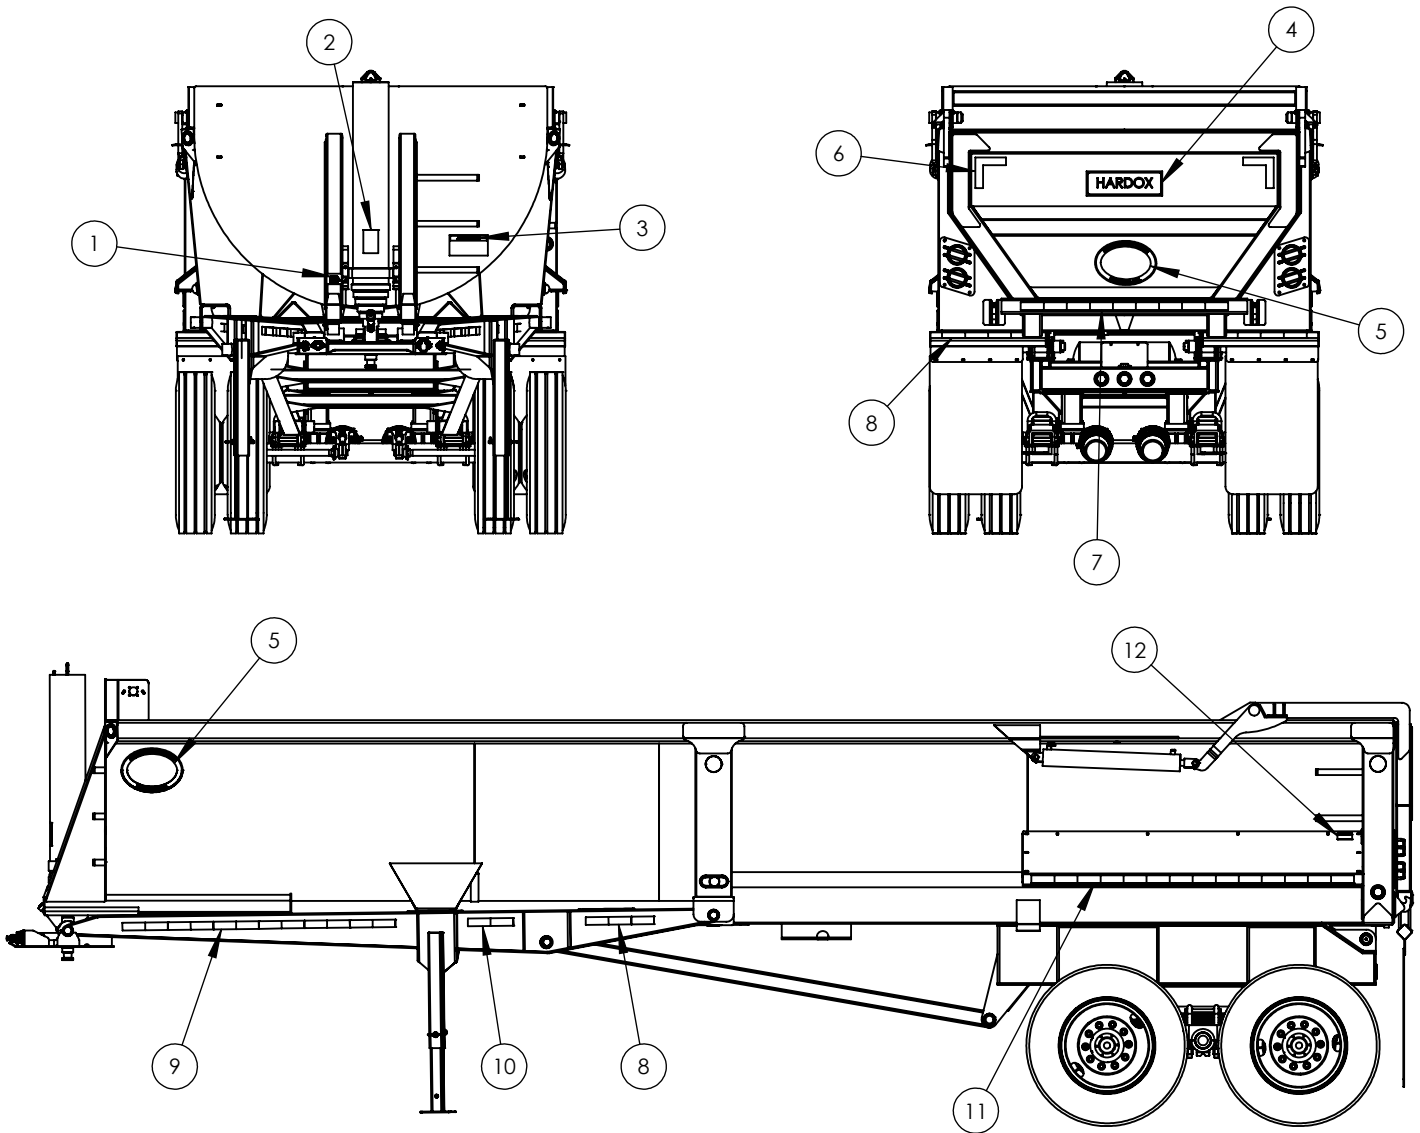

ITEM#	PART#	DESCRIPTION	QTY
1	BRK8144	AIR BRAKE ADDITIVES CAUTION DECAL, FRONT	1
2		LIFT CYLINDER DECAL, FRONT	1
3		ATTENTION DECAL, FRONT	1
4		HARDOX DECAL, REAR DOOR	1
5		CONSTRUCTION TRAILER "ROCKMASTER" DECAL, BOTH SIDES AND REAR DOOR	3
6	LTS40641	REFLECTIVE CONSPICUITY TAPE, WHITE ONLY, 8" RIGHT ANGLE, REAR DOOR	2
7	LTS41050-54	REFLECTIVE CONSPICUITY TAPE, RED AND WHITE, 54", REAR DOOR	2
8	LTS41050-18	REFLECTIVE CONSPICUITY TAPE, RED AND WHITE, 18", MUDFLAP BRACKETS AND DRAFT ARM BOTH SIDES	4
9	LTS41050-72	REFLECTIVE CONSPICUITY TAPE, RED AND WHITE, 72", DRAFT ARM BOTH SIDES	2
10	LTS41050-12	REFLECTIVE CONSPICUITY TAPE, RED AND WHITE, 12", DRAFT ARM BOTH SIDES	2
11	LTS41050-84	REFLECTIVE CONSPICUITY TAPE, 84", REAR FENDERS	2
12		ABS NOTICE DECAL LEFT SIDE ONLY	1