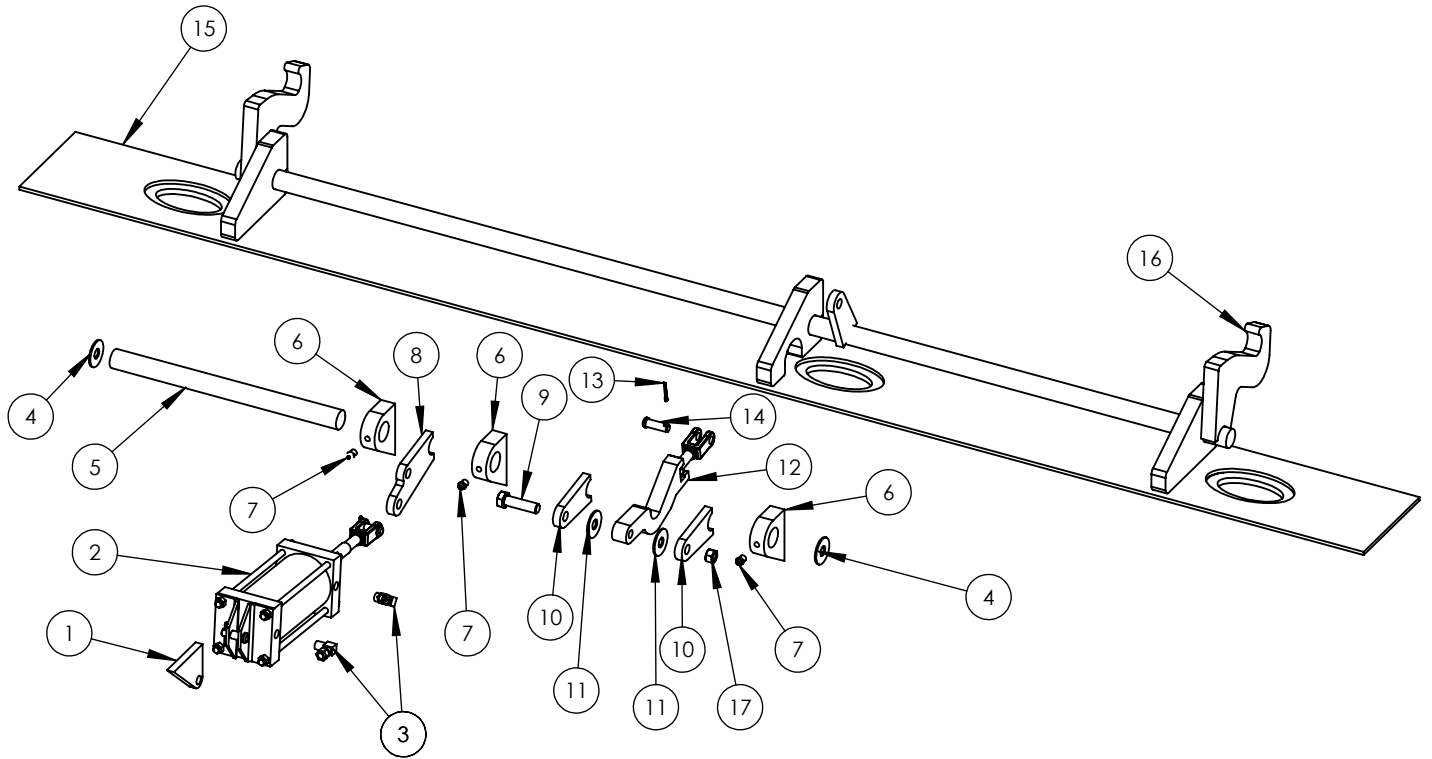

ITEM#	PART#	DESCRIPTION	QTY
1	MFG0239	LATCH CYLINDER MOUNT	1
2	MICC6057	LATCH CYLINDER	1
3	BRS969-6	RIGHT ANGLE COMPRESSION FITTING, 3/8" TUBING TO 1/4" NPT	2
4	N&B3700	FLAT WASHER, 3/4"	2
5	MFG0240	LATCH CAM SHAFT	1
6	MFG0139	LATCH CAM SHAFT PIVOT	3
7	MIC80000	GREASE FITTING	3
8	MFG0241	LATCH CYLINDER BAR	1
9	N&B4828	BOLT, 1/2"-13 UNC X 3"	1
10	MFG0242	LATCH CAM PLATE	2
11	N&B3550	FLAT WASHER, 1/2"	2
12	ASY5022	LATCH CONNECTOR BAR ASSEMBLY	1
13	MIC7206	COTTER PIN, 1/8"	1
14	MICB27081/27C	CLEVIS PIN, 1/2" X 1.5"	1
15	ASY5034	LATCH PLATE ASSEMBLY	1
16	MFG0138	LATCH HOOK	1
17	N&B1550	LOCKNUT, 1/2"-13 UNC	1