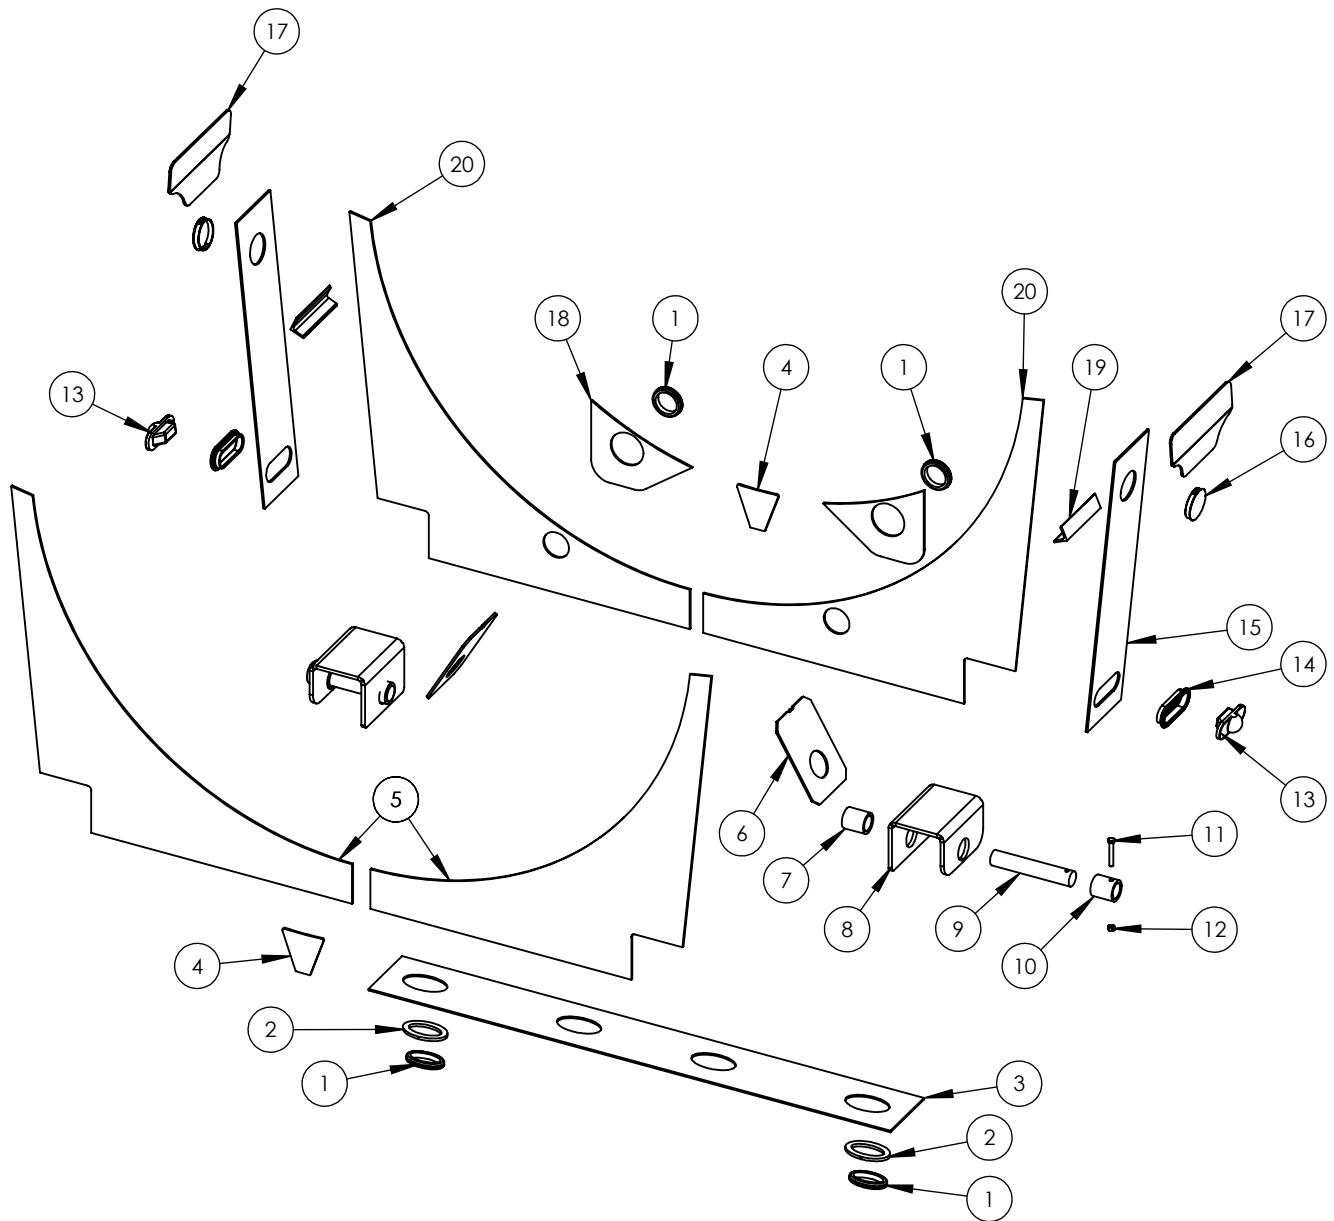

ITEM#	PART#	DESCRIPTION	QTY
1	MICG3287-015000	3" GROMMET	4
2	MFG0048	OVAL CUTOUT	2
3	MFG0189	MIDDLE BODY BRACE BOTTOM PLATE	1
4	MFG0190	BODY BRACE CENTER CONNECTOR PLATE	2
5	MFG0320	MIDDLE BODY BRACE FRONT PLATE	2
6	MFG0194	MIDDLE BODY BRACE INSIDE PLATE	2
7	MICMC0013	DRAFT ARM MOUNT INSIDE BUSHING	2
8	MFG0196	DRAFT ARM MOUNT BRACKET	2
9	MICMC0007	DRAFT ARM MOUNT PIN	2
10	MICMC0011	DRAFT ARM MOUNT OUTSIDE BUSHING	2
11	N&B4829	BOLT, 1/2-13 UNC X 3.5"	2
12	N&B51550	LOCKNUT, 1/2-13 UNC	2
13	LTS52513	SIDE CLEARANCE AND SIGNAL LIGHT	2
14	LTS92420	OVAL LIGHT GROMMET	2
15	MFG0321	MIDDLE BODY BRACE SIDE COVER	2
16	MIC2473	BODY BRACE ACCESS PLUG	2
17	MFG0200	MIDDLE BODY BRACE GUSSET	2
18	MFG0307	REAR LONGITUDINAL FRAME WELD PLATE	2
19	MFG0201	MIDDLE BOFY BRACE STIFFENER	2
20	MFG0322	MIDDLE BODY BRACE REAR PLATE	2