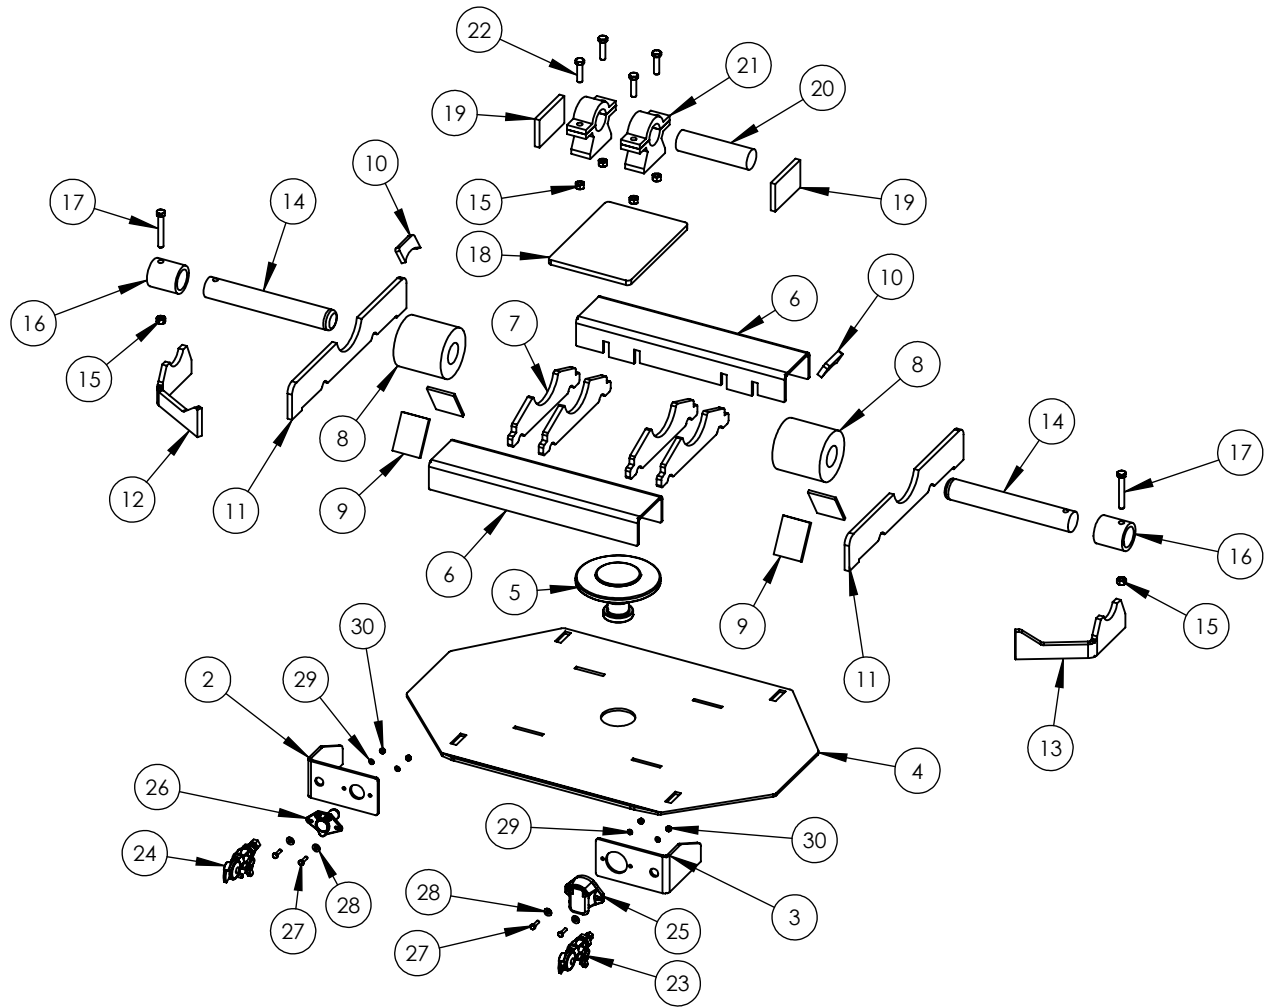

ITEM#	PART#	DESCRIPTION	QTY
1	ASY0014	FIFTH WHEEL ASSEMBLY, (PARTS 2-22)	
2	MFG0264	GLADHAND BRACKET, RIGHT	1
3	MFG0265	GLADHAND BRACKET, LEFT	1
4	MFG0266	FIFTH WHEEL PLATE	1
5	MIC2084194	KINGPIN	1
6	MFG0267	FIFTH WHEEL CHANNEL	2
7	MFG0268	INSIDE CRADLE PLATE	4
8	MFG0273	CRADLE DOM	2
9	MFG0274	CRADLE DOM GUSSET	4
10	MFG0270	GUIDE TAB	2
11	MFG0269	OUTSIDE CRADLE PLATE	2
12	MFG0271	RIGHT BRACKET, DRAFT ARM FRONT PIN BUSHING	1
13	MFG0272	LEFT BRACKET, DRAFT ARM FRONT PIN BUSHING	1
14	MICMC0006	FRONT DRAFT ARM PIN	2
15	N&B1550	LOCKNUT, 1/2-13 UNC	6
16	MICMC0011	DRAFT ARM PIN BUSHING	2
17	N&B4829	BOLT, 1/2-13 UNC X 3.5"	2
18	MFG0275	KINGPIN PLATE	1
19	MFG0276	CYLINDER PIN SIDE PLATE	2
20	MFG0277	CYLINDER PIN	1
21	ASY5029	LOWER CYLINDER MOUNT	2
22	N&B4824	BOLT, 1/2-13 UNC X 2"	4
23		EMERGENCY GLADHAND COUPLER, SEE PAGE 22-23	
24		SERVICE GLADHAND COUPLER, SEE PAGE 22-23	
25		7 PIN RECEPTACLE, SEE PAGE 20-21	
26		6 PIN RECEPTACLE, SEE PAGE 20-21	
27	N&B4753	BOLT, 1/4-20 UNC X 1"	4
28	N&B3350	FLAT WASHER, 1/4"	4
29	N&B5350	LOCKWASHER, 1/4"	4
30	N&B1350	NUT 1/4-20 UNC	4