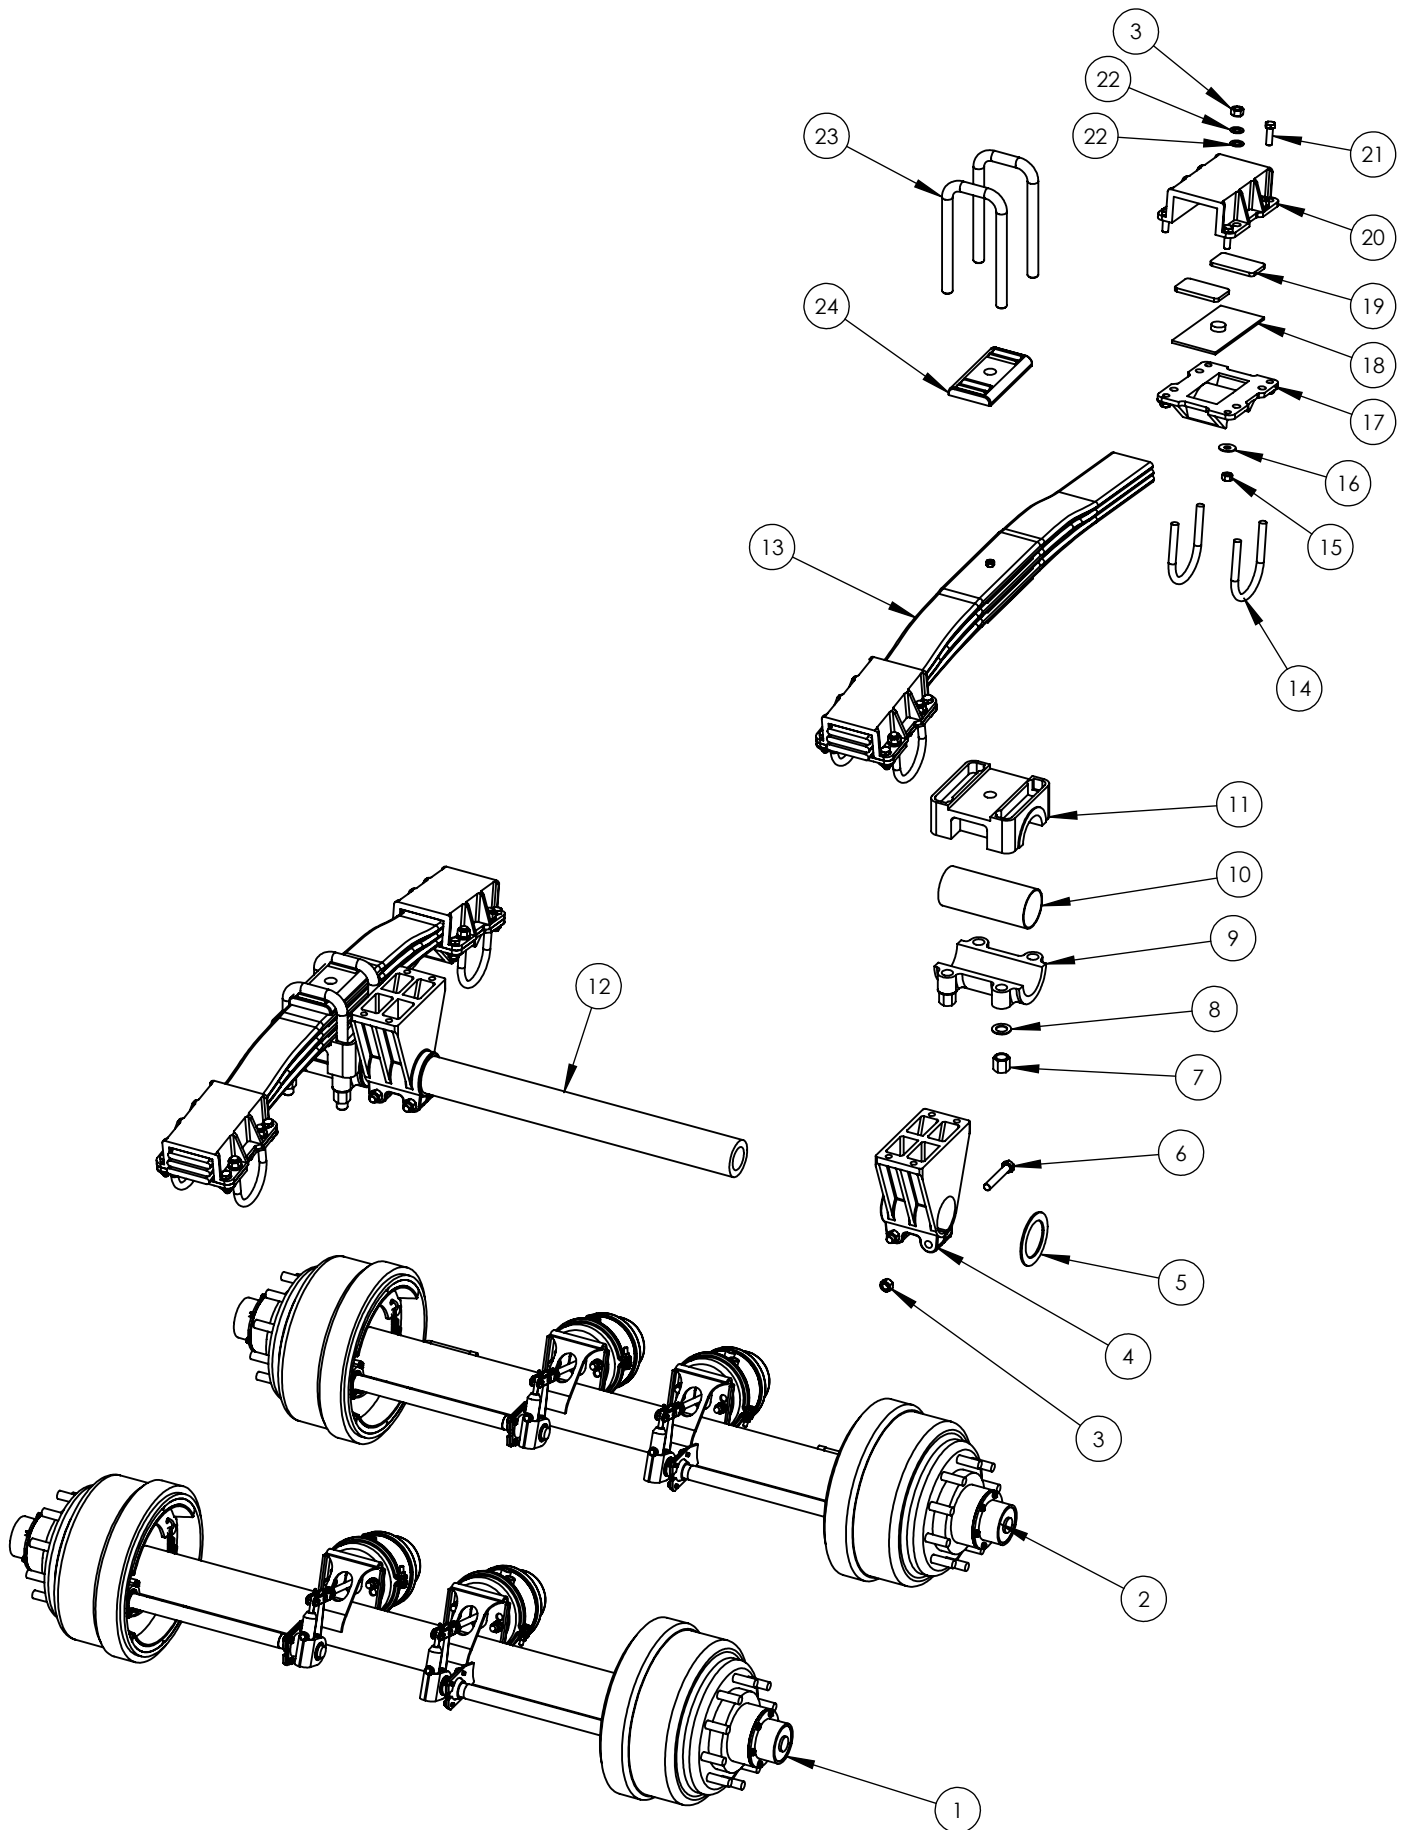

Thanks for choosing Construction Trailer Specialists, Inc., we manufacture a line of trailers in a size to fit your needs.

-End dump trailers in Half Round or Elliptical configurations available Frameless, Quarter Frame or Full Frame. Elliptical scrap/demo trailers available in lengths from 22 to 40 ft, with 46-100 inch sides.

# TABLE OF CONTENTS

DESCRIPTION	PAGE
AXLE	2-3
SUSPENSION	4-5
WHEELS	6
FRONT BODY	7
SUSPENSION SUBFRAME	8-9
BODY	10-11
REAR BODY BRACE	12-13
MIDDLE BODY BRACE	14
REAR GATE LATCH	15
REAR GATE	16-17
DRAFT ARM	18
FIFTH WHEEL	19
SECONDARY DRAFT ARM	20
FENDERS	21
WIRING	22-23
PLUMBING	24-25
GATE VALVE ASSEMBLY	26
DECALS	27

ITEM #	PART #	DESCRIPTION	QTY PER AXLE
1	N&B4769	BOLT, 5/16-18 UNC X 3/4"	12
2	N&B5400	LOCK WASHER, 5/16"	12
3	AXL3404009	HUBCAP, INCLUDES ITEM 4	2
4		HUBCAP GASKET	2
5	AXLCS3301	WHEEL BEARING JAM NUT	2
7	AXLCS3303	WHEEL BEARING LOCK WASHER	2
8	AXLCS3300	WHEEL BEARING ADJUSTING NUT	2
9	AXL212049	OUTER WHEEL BEARING	2
10	AXL123365	BRAKE DRUM	2
11	AXL15984ABS	HUB WITH ABS TOOTH WHEEL (REAR AXLE ONLY)	2
11A	AXL15984	HUB WITHOUT ABS TOOTH WHEEL (FRONT AXLE ONLY)	2
12	AXLNB3266	WHEEL STUD	20
13	AXL218248	INNER WHEEL BEARING	2
14	AXL3070743	WHEEL BEARING SEAL	2
	AXLCSK1040	CAM BUSHING KIT, ITEMS 15-22, 24, 25	2
15		WASHER	4
16		SEAL	4
17		CAMSHAFT BUSHING, OUTER	2
18		SNAP RING	2
19		BOLT	8
20		CAMSHAFT BUSHING, INNER	2
21		BOLT	8
22		WASHER	2
23	AXLR801073	SLACK ADJUSTER ASSEMBLY	2
24		WASHER	2
25		SNAP RING	2
27	AXLCAM156L	CAMSHAFT, LEFT	1
28	AXLCAM156R	CAMSHAFT, RIGHT	1
29	BRK4410328080	ABS SENSOR (REAR AXLE ONLY)	2
	AXL4515Q200KIT	BRAKE KIT, ITEMS 30-36	2
30		BRAKE SHOE	4
31		BRAKE SHOE RETURN SPRING	2
32		PIN, BRAKE SHOE RETURN SPRING	4
33		BRAKE SHOE ROLLER	4
34		RETAINER, BRAKE SHOE ROLLER	4
35		ANCHOR PIN	4
36		BRAKE SHOE RETAINING SPRING	4
37	BRK3030GTS	AIR CHAMBER	2