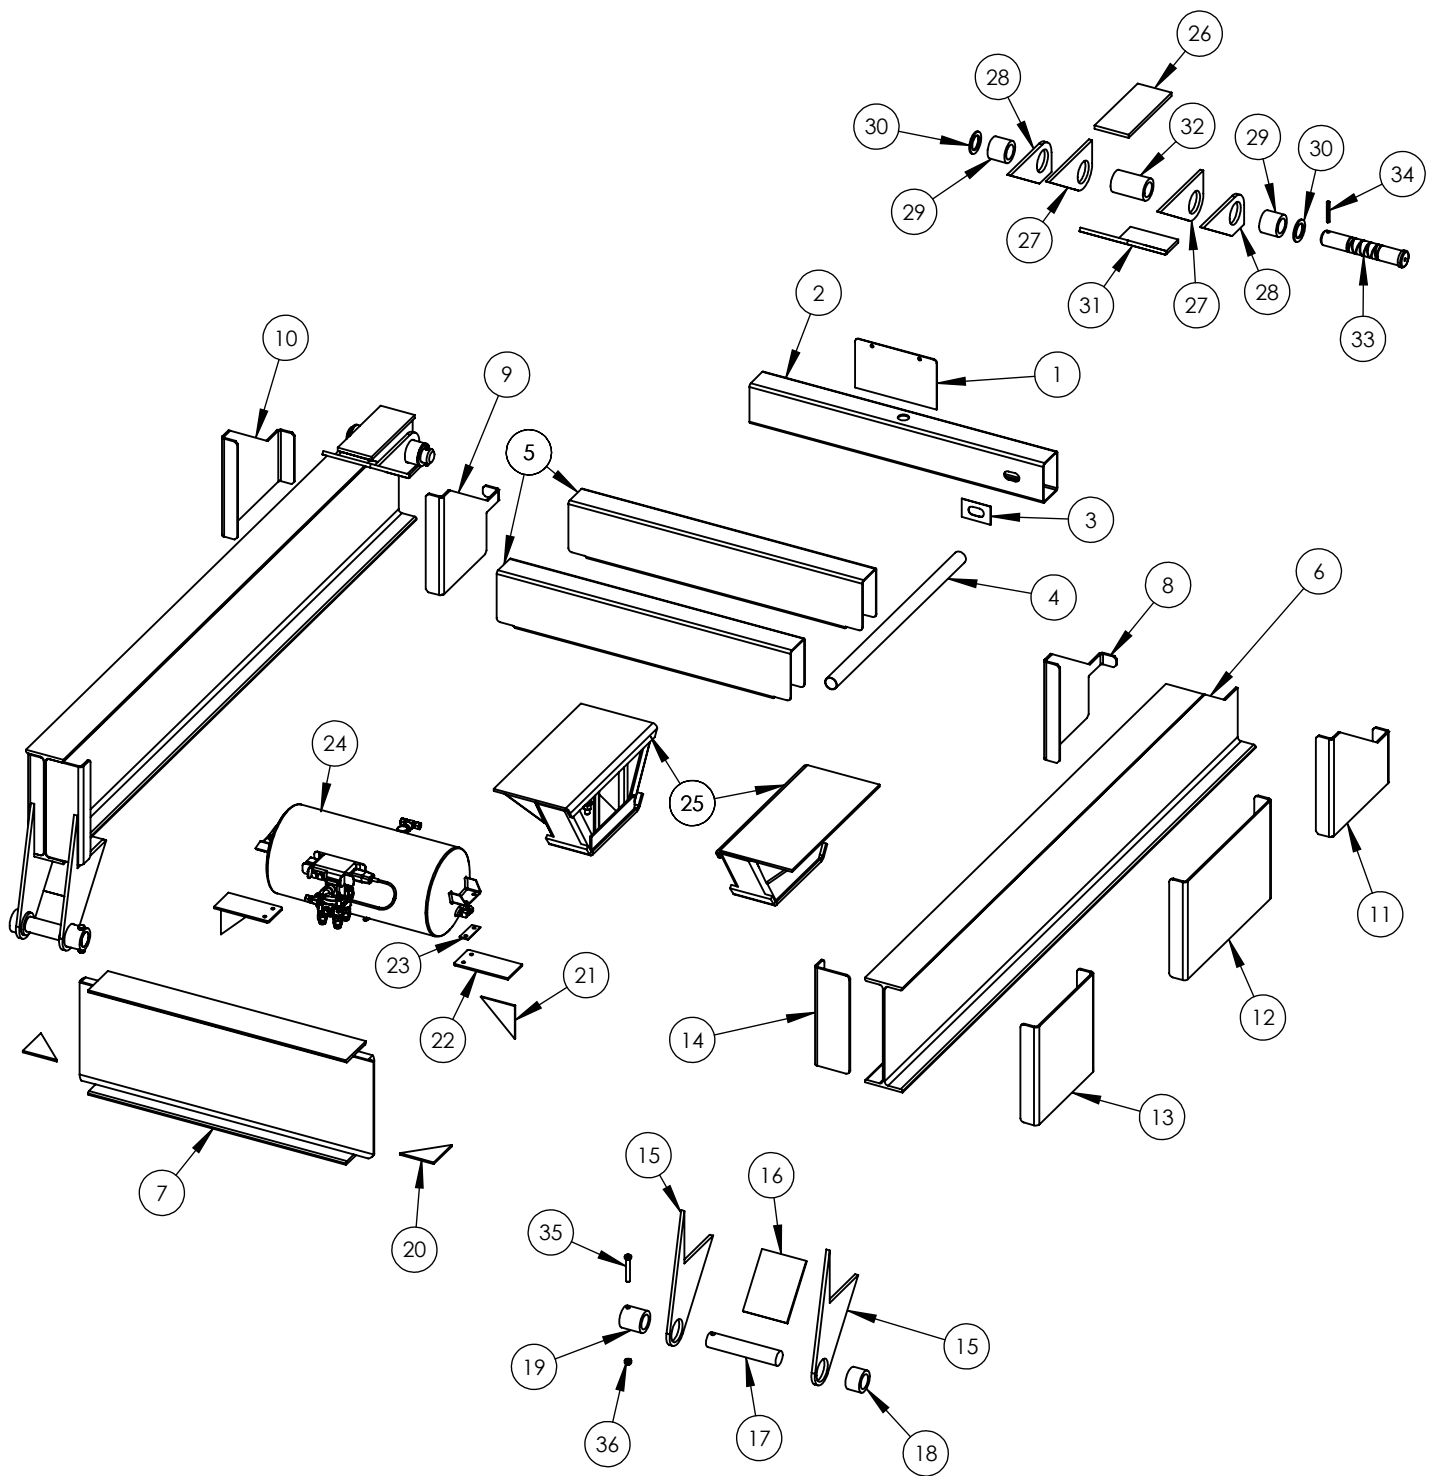

ITEM #	PART#	DESCRIPTION	QTY
1	AXLTQ4670QH5947	FRONT AXLE	1
2	AXLTQ4671QH5949	REAR AXLE	1
3	SUS841-00	LOCKNUT, 3/4-16 UNF	20
4	SUS10476-03	TRUNION HANGER	2
5	SUS895-00	TRUNION WASHER	2
6	SUS10376-00	BOLT, 3/4-16 UNF X 4.5" GR5	4
7	SUS836-00	NUT, 1 1/8-12 UNF X 1.5" THICK	8
8	SUS837-00	WASHER, 1 1/4"ID X 2 1/4"OD X 1/8" THICK	8
9	SUS898-00	LOWER TRUNION HUB	2
10	SUS23276-01	TRUNION BUSHING, FREE OSCILLATING	2
11	SUS891-00	UPPER TRUNION HUB	2
12	SUS893-25	TRUNION TUBE	1
13	SUS12258-01	SPRING	2
14	SUS10060-01	AXLE U-BOLT	8
15	SUS11513-03	LOCKNUT, 5/8-18 UNF	16
16	SUS10273-00	WASHER, 2 1/32" OD X 1 15/16" ID X 1/8"	16
17	SUS9934-02	SPRING SEAT	4
18	SUS10608-00	ADJUSTMENT PLATE	4
19	SUS814-00	RUBBER PAD	8
20	SUS9937-00	SPRING END CAP	4
21	SUS9293-00	BOLT, 5/8-18 UNF X 2", GR5	16
22	SUS817-00	WASHER, 13/16"ID X 1 1/2"OD X 1/8"	32
23	SUS9639-01	TRUNION U-BOLT	4
24	SUS9640-00	TOP PLATE	2

ITEM #	PART #	DESCRIPTION	QTY PER TRAILER
1		TIRE	8
2	WHL 28409PW	RIM	8
3	WHL TV 573	VALVESTEM	8
4	WHL3338	LUGNUT	40

ITEM#	PART#	DESCRIPTION	QTY
1	MFG0178	CYLINDER MOUNT CHANNEL CAP	2
2	ASY5010	CYLINDER MOUNT CHANNEL, RIGHT	1
3	ASY5011	CYLINDER MOUNT CHANNEL, LEFT	1
4	MFG0317	NOSE PLATE	1
5	MFG0318	LADDER RUNG	3
6	MFG0183	SMALL INSIDE NOSE CHANNEL	1
7	MFG0184	LARGE INSIDE NOSE CHANNEL	1
8	MFG0130	INSIDE GUSSET	2
9	MFG0293	TOP RAIL FRONT END CAP	2
10	LTS91410	FLUSH GROMMET, CLEARANCE LIGHT	2
11	LTS45813-3	AMBER CLEARANCE LIGHT	2
12	MIC80000	GREASE ZERK	1
13	N&B4890	BOLT, 3/4-10 UNC X 3.5" GR5	4
14	N&B51700	LOCKNUT, 3/14-10 UNC	4
15	MFG0182	CYLINDER PIN	1
16	HYD H3359X16	45 DEGREE MALE-FEMALE FITTING, 1" NPT	1
17	HYD H3069X16	1" NPT NIPPLE	1
18	HYD QDWC161	HYDRAULIC COUPLER	1
19	HYD QDDC161	CAP, HYDRAULIC COUPLER	1
20	ASY5009	UPPER CYLINDER MOUNT, RIGHT	1
21	ASY5008	UPPER CYLINDER MOUNT, LEFT	1
22	HYD 85-499-235	CYLINDER	1