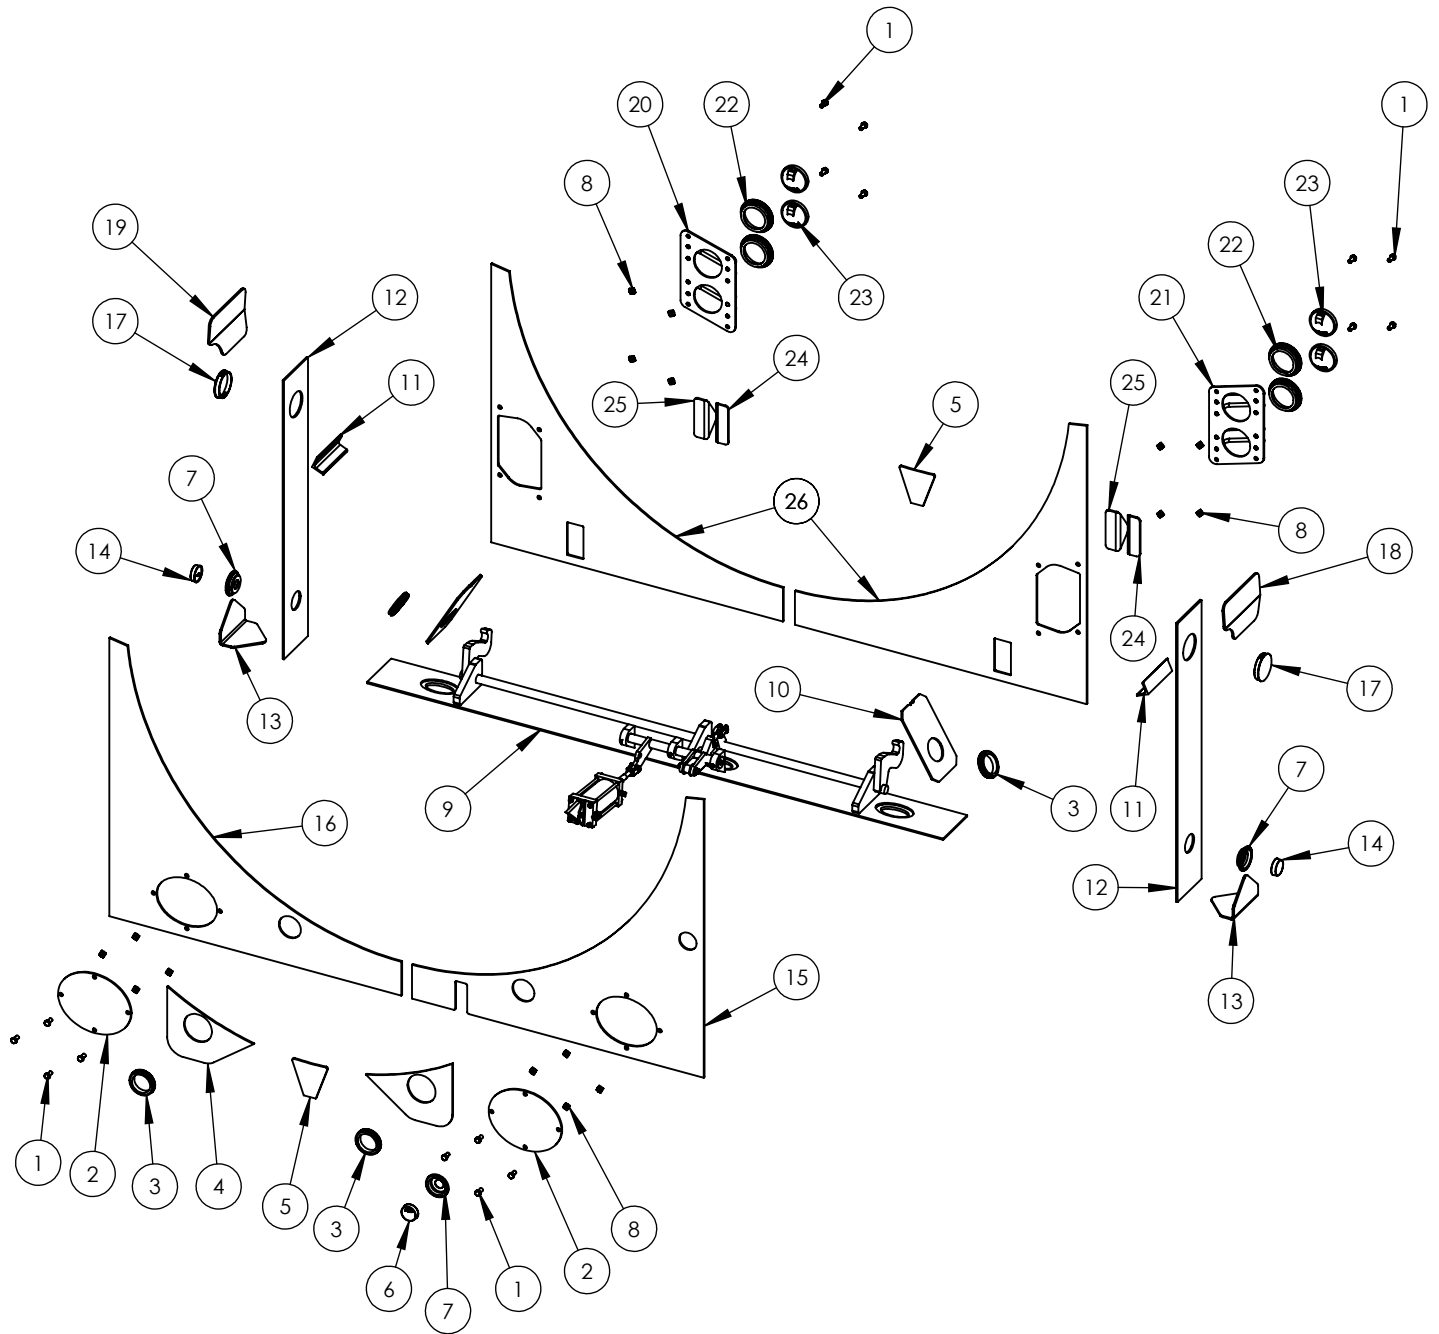

ITEM#	PART#	DESCRIPTION	QTY
1	N&B4820	BOLT, 1/2-13 UNC X 1"	16
2	MFG0217	REAR BODY BRACE ACCESS COVER	2
3	MICG3287-015000	3" GROMMET	4
4	MFG0307	REAR LONGITUDINAL FRAME WELD PLATE	2
5	MFG0190	BODY BRACE CENTER CONNECTOR PLATE	2
6	LTS78343	ABS LIGHT	1
7	LTS91410	FLUSH GROMMET, CLEARANCE LIGHT	3
8	N&B5051	SQUARE NUT, 1/2-13 UNC	16
9		BOTTOM LATCH ASSEMBLY, SEE PAGE 16	
10	MFG0205	REAR BODY BRACE INSIDE PLATE	2
11	MFG0202	REAR BODY BRACE STIFFENER	2
12	MFG0316	REAR BODY BRACE SIDE PLATE	2
13	MFG0207	REAR BODY BRACE CORNER PLATE	2
14	LTS45812-3	CLEARANCE LIGHT, RED	2
15	MFG0313	REAR BODY BRACE FRONT PLATE, LEFT	1
16	MFG0314	REAR BODY BRACE FRONT PLATE, RIGHT	1
17	MIC2473	BODY BRACE ACCESS PLUG	2
18	MFG0209	REAR BODY BRACE GUSSET, LEFT	1
19	MFG0208	REAR BODY BRACE GUSSET, RIGHT	1
20	ASY5013	TAILLIGHT PLATE, RIGHT	1
21	ASY5012	TAILLIGHT PLATE, LEFT	1
22	LTS91740	TAILLIGHT GROMMET	4
23	LTS52772	TAILLIGHT	4
24	MFG0211	LATCH HOOK GUARD, LEFT	2
25	MFG0212	LATCH HOOK GUARD, RIGHT	2
26	MFG0315	REAR BODY BRACE REAR PLATE	2