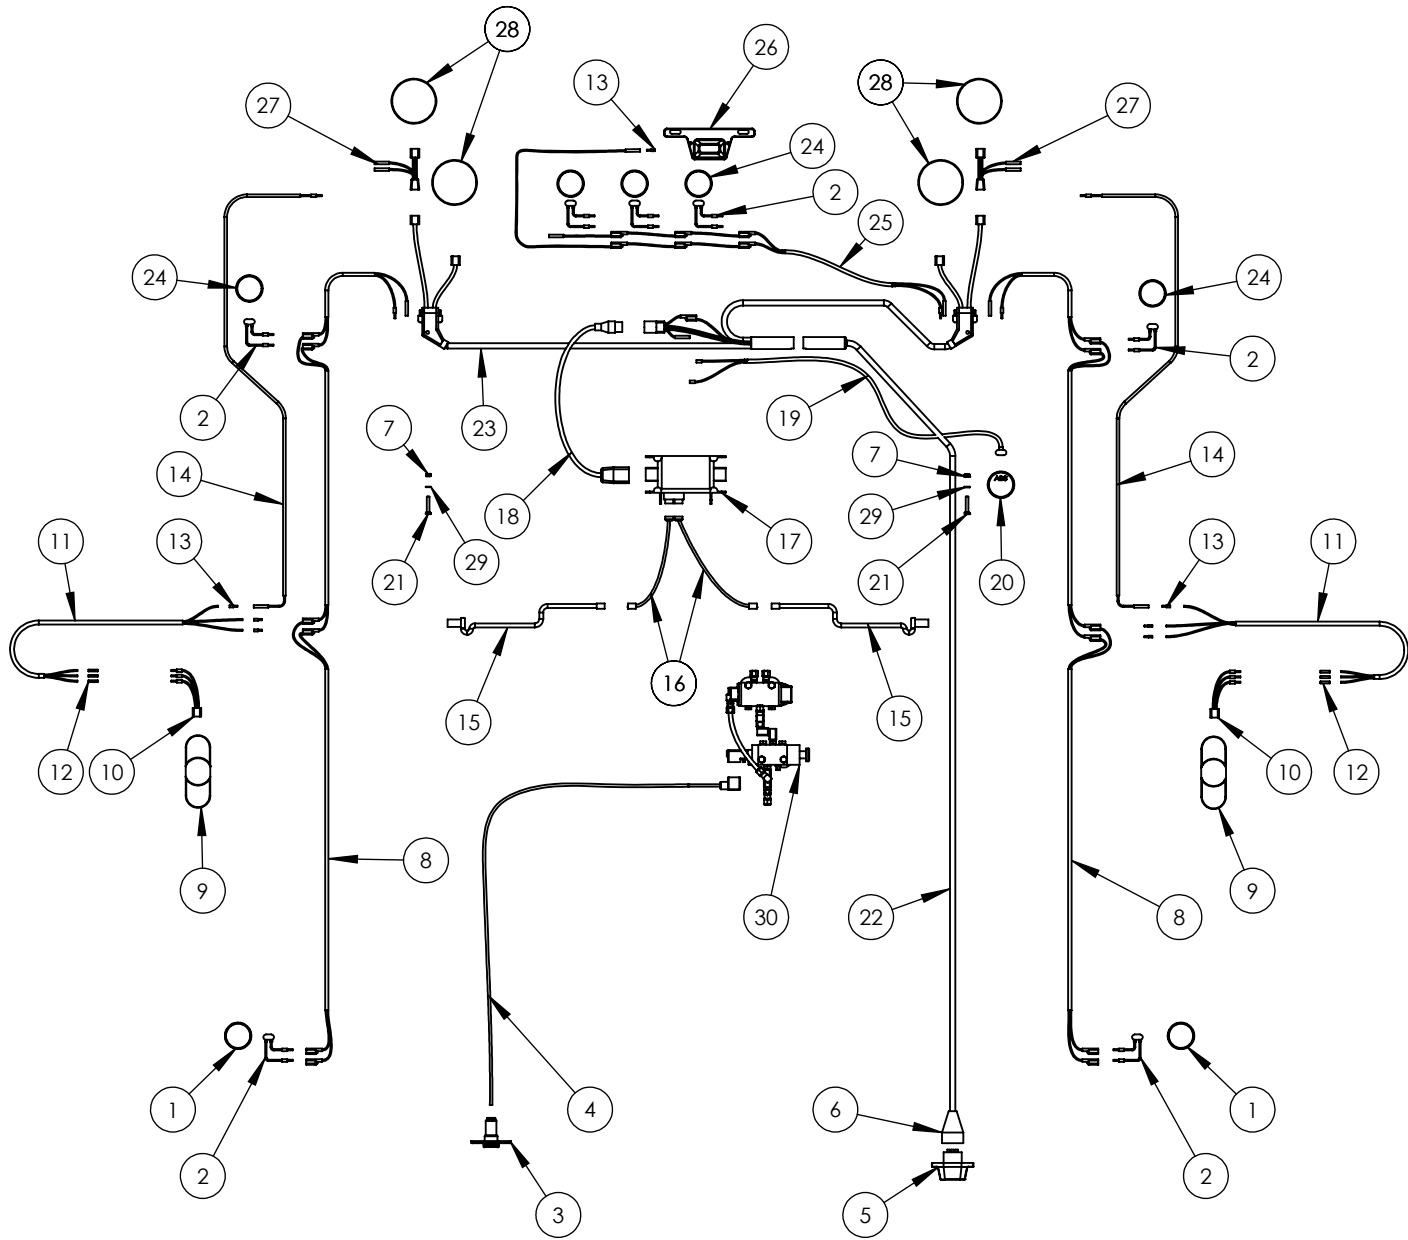

ITEM#	PART#	DESCRIPTION	QTY
1	LTS45813-3	AMBER CLEARANCE LIGHT	2
2	LTS66851	TWO WIRE PLUG	5
3	LTS73635	6 PIN RECEPTACLE	1
4	AIC1291-1001PW6A	GATE/LATCH CONTROL VALVE WIRE	1
5	LTS15-720	7 PIN RECEPTACLE	1
6	LTS15-720-01	7 PIN RECEPTACLE BOOT	1
7	N&B1350	NUT, 1/4-20 UNC	2
8	LTS01-6615-V6	SIDE CLEARANCE LIGHT WIRE	2
9	LTS52513	MIDDLE SIDE CLEARANCE/SIGNAL LIGHT	2
10	LTS66825	3 WIRE PLUG	2
11	LTS91445-60	MIDDLE SIDE DROPPER WIRE	2
12	LTS82920	FEMALE CRIMP PLUG	6
13	LTS25271	MALE CRIMP PLUG	7
14		MIDDLE SIDE SIGNAL LIGHT WIRE	2
15	BRK4410328080	ABS SENSOR	2
16	BRK4497130300	ABS SENSOR WIRE	2
17	BRK4005001010	ECU/VALVE ASSEMBLY	1
18	BRK4493260400	ECU WIRE	1
19	LTS-05-2014-74	ABS LIGHT WIRE	1
20	LTS78343	ABS LIGHT	1
21	N&B4755	BOLT, 1/4-20 UNC X 1.5"	2
22	LTS01-6601-80	7 WIRE HARNESS	1
23	LTS01-6601-80	REAR WIRE HARNESS, (SOLD WITH ITEM 22)	1
24	LTS45812-3	RED CLEARANCE LIGHT	5
25	LTS01-6615-V5	REAR CLEARANCE LIGHT WIRE	1
26	LTSM436B	LICENSE PLATE BRACKET WITH LIGHT	1
27	LTS66820	SIGNAL LIGHT PLUG	2
28	LTS52772	TAILLIGHT	4
29	N&B5350	LOCKWASHER, 1/4"	2
30		GATE/LATCH CONTROL VALVE ASSEMBLY, SEE PAGE 24