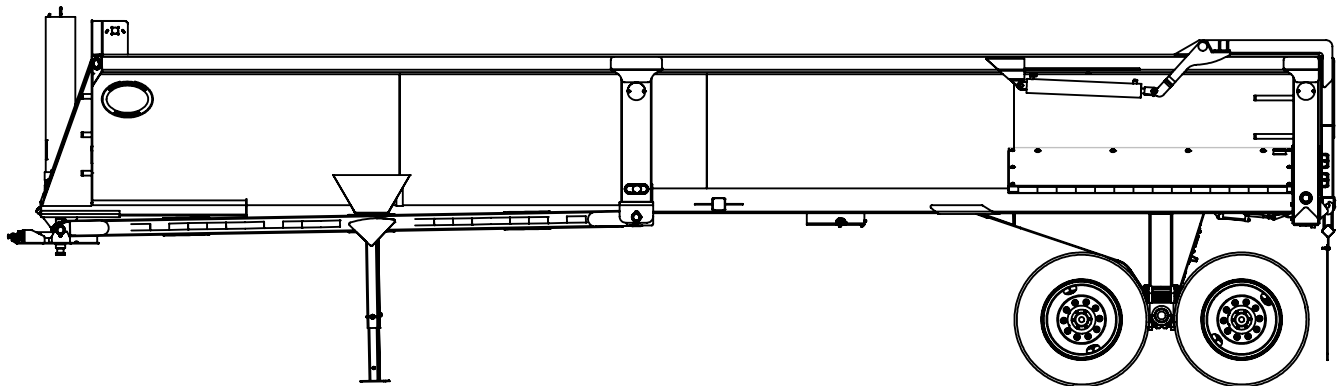

# PARTS BOOK

STANDARD FRAMELESS HALF ROUND TRAILER  
32' LENGTH 48" SIDE HEIGHT

CONSTRUCTION TRAILER SPECIALISTS, INC.

2535 ROSE PARKWAY  
SIKESTON, MO 63801  
TOLL FREE: 888-669-0003  
PH: 573-481-0941  
FX: 573-481-0953  
E-MAIL: [trailers@sbmu.net](mailto:trailers@sbmu.net)  
[www.constructiontrailerspecialsts.com](http://www.constructiontrailerspecialsts.com)

Thanks for choosing Construction Trailer Specialists, Inc., we manufacture a line of trailers in a size to fit your needs.

-End dump trailers in Half Round or Elliptical configurations available Frameless, Quarter Frame or Full Frame. Elliptical scrap/demo trailers available in lengths from 22 to 40 ft, with 46-100 inch sides.

-Bottom dump trailers in 32-42 ft lengths, with Low Profile, Lightweight, and Insulated Hot Mix versions available.

-Grain trailers in 34-42 ft lengths.

-Walking floor trailers

-In addition, we offer a variety of suspension and tarp options to suit your needs.