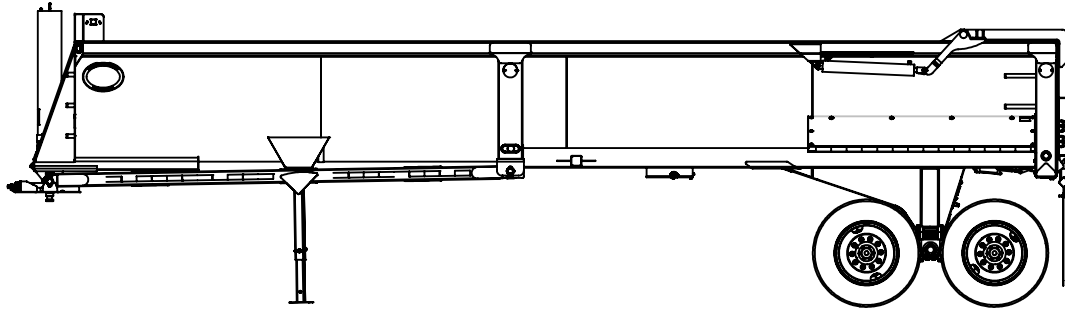

TABLE OF CONTENTS

DESCRIPTION	PAGE
BRAKES	2-3
SUSPENSION	4-5
WHEELS	6
SUSPENSION BOGEY POD	7
MAIN BODY	8-9
REAR BODY BRACE	10-11
BODY FRONT	12
MIDDLE BODY BRACE	13
REAR GATE	14-15
REAR GATE LATCH	16
DRAFT ARM	17
FIFTH WHEEL	18
FENDERS	19
WIRING	20-21
PLUMBING	22-23
GATE VALVE ASSEMBLY	24
DECALS	25