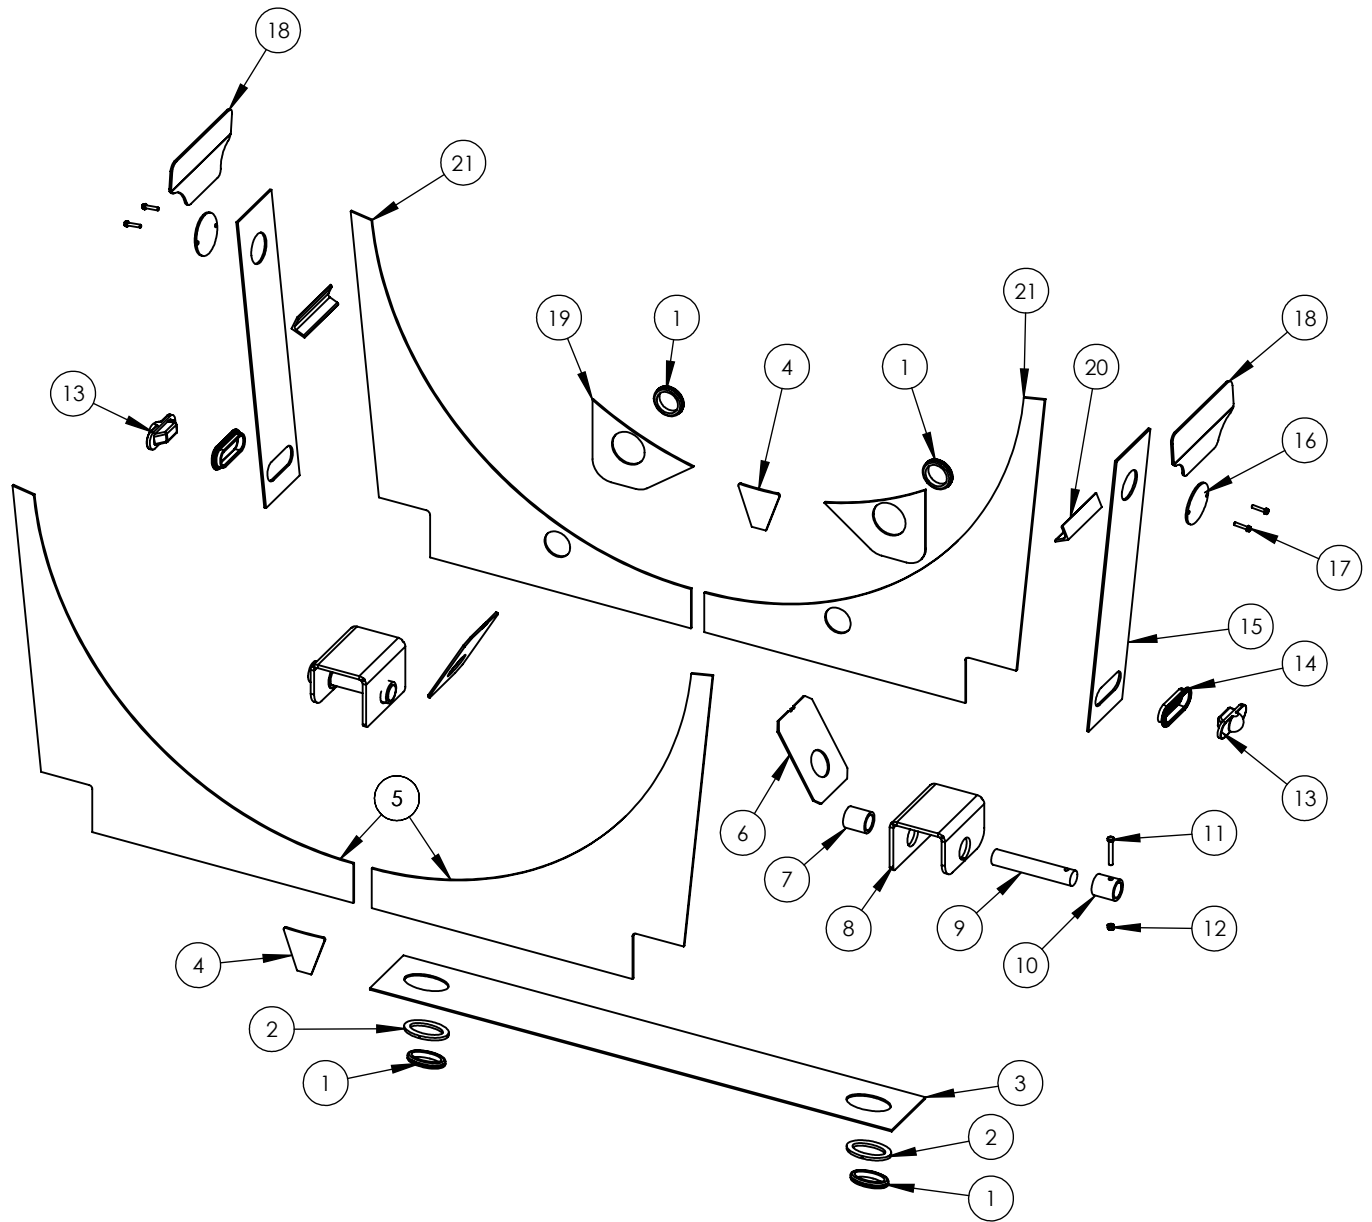

ITEM#	PART#	DESCRIPTION	QTY
1	MICG3287-015000	3" GROMMET	4
2	1010048	OVAL CUTOUT	2
3	1010319	MIDDLE BODY BRACE BOTTOM PLATE	1
4	1010190	BODY BRACE CENTER CONNECTOR PLATE	2
5	1010320	MIDDLE BODY BRACE FRONT PLATE	2
6	1010194	MIDDLE BODY BRACE INSIDE PLATE	2
7	MICMC0013	DRAFT ARM MOUNT INSIDE BUSHING	2
8	1010196	DRAFT ARM MOUNT BRACKET	2
9	MICMC0007	DRAFT ARM MOUNT PIN	2
10	MICMC0011	DRAFT ARM MOUNT OUTSIDE BUSHING	2
11	N&B4829	BOLT, 1/2-13 UNC X 3.5"	2
12	N&B51550	LOCKNUT, 1/2-13 UNC	2
13	LTS52513	SIDE CLEARANCE AND SIGNAL LIGHT	2
14	LTS92420	OVAL LIGHT GROMMET	2
15	1010321	MIDDLE BODY BRACE SIDE COVER	2
16	1010193	BODY BRACE UPPER ACCESS COVER	2
17	N&B94882	BOLT, 3/8-16 UNC X 1" WASHER HEAD SELF TAPPING	4
18	1010200	MIDDLE BODY BRACE GUSSET	2
19	1010307	REAR LONGITUDINAL FRAME WELD PLATE	2
20	1010201	MIDDLE BOFY BRACE STIFFENER	2
21	1010322	MIDDLE BODY BRACE REAR PLATE	2