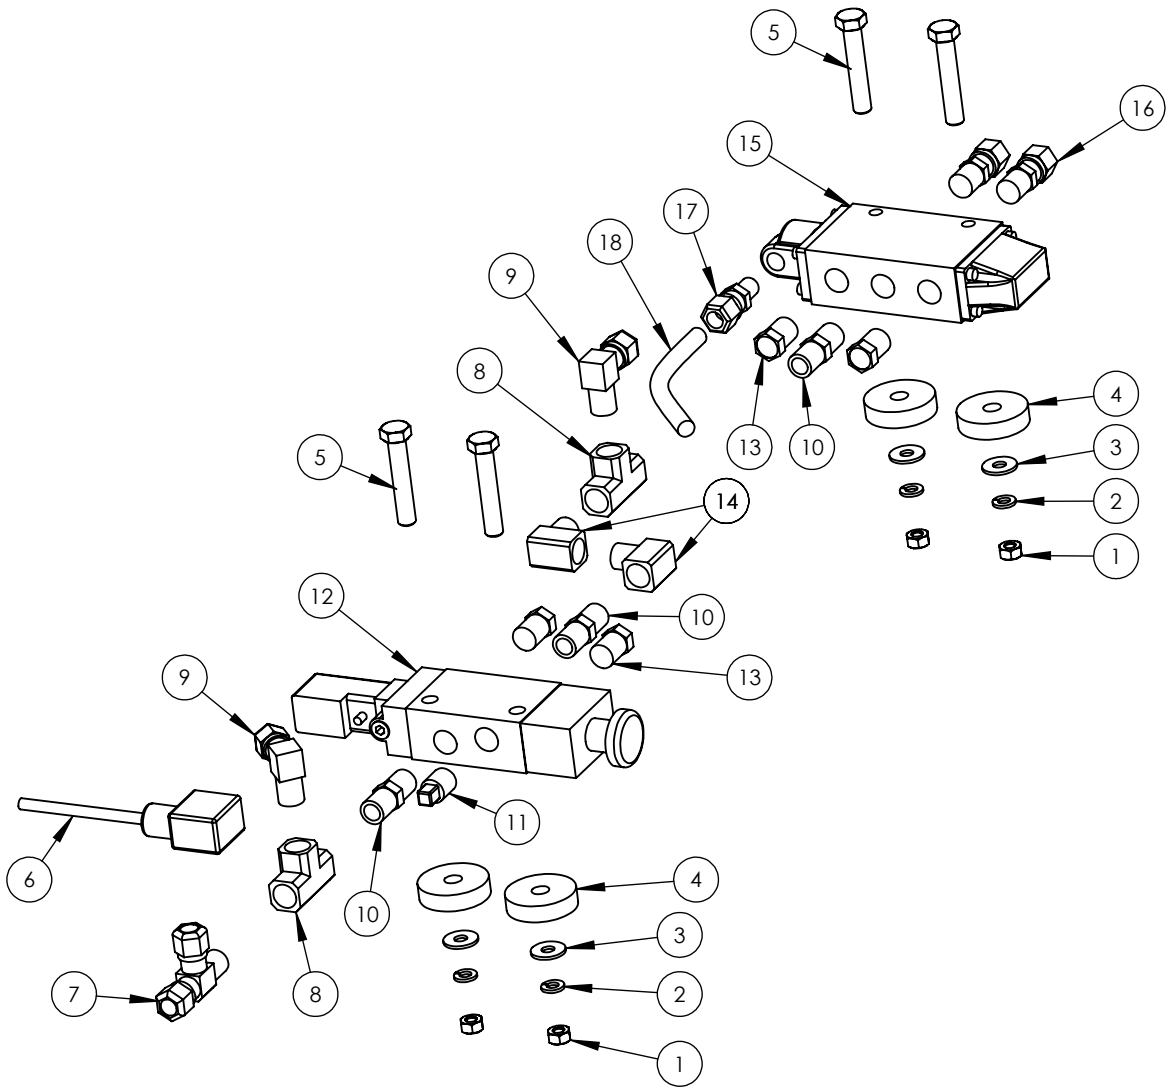

ITEM#	PART#	DESCRIPTION	QTY
1	N&B1350	NUT, 1/4-20 UNC	4
2	N&B5350	LOCKWASHER, 1/4"	4
3	N&B3350	FLAT WASHER, 1/4"	4
4	MICLC0237-044001	RUBBER WASHER	4
5	N&B4759	BOLT, 1/4-20 UNC X 2.5"	4
6	AIC1291-1001PW6A	GATE VALVE CONTROL WIRE	1
7	BRS971-6	RUN TEE COMPRESSION FITTING, 3/8" TUBING (2X)-1/4"NPT	1
8	BRS73700-4	TEE, 1/4"NPT	2
9	BRS969-6	RIGHT ANGLE COMPRESSION FITTING, 3/8" TUBING-1/4"NPT	2
10	BRS73325-4	HEX NIPPLE, 1/4"NPT	3
11	BRS73151-4	PLUG, 1/4"NPT	1
12	AICB511ABB47MDC	GATE VALVE	1
13	AIC9833K22	BREATHER VENT, 1/4"NPT	4
14	BRS73400-4	STREET EL, 1/4"NPT	2
15	AICK71DA00KS6-KA2	LATCH VALVE	1
16	BRS968-6	COMPRESSION FITTING, 3/8"TUBING-1/4"NPT	2
17	BRS968-6-2	COMPRESSION FITTING, 3/8"TUBING-1/8"NPT	1
18	AIC6-500YL-12	GATE TO LATCH VALVE AIRLINE	1