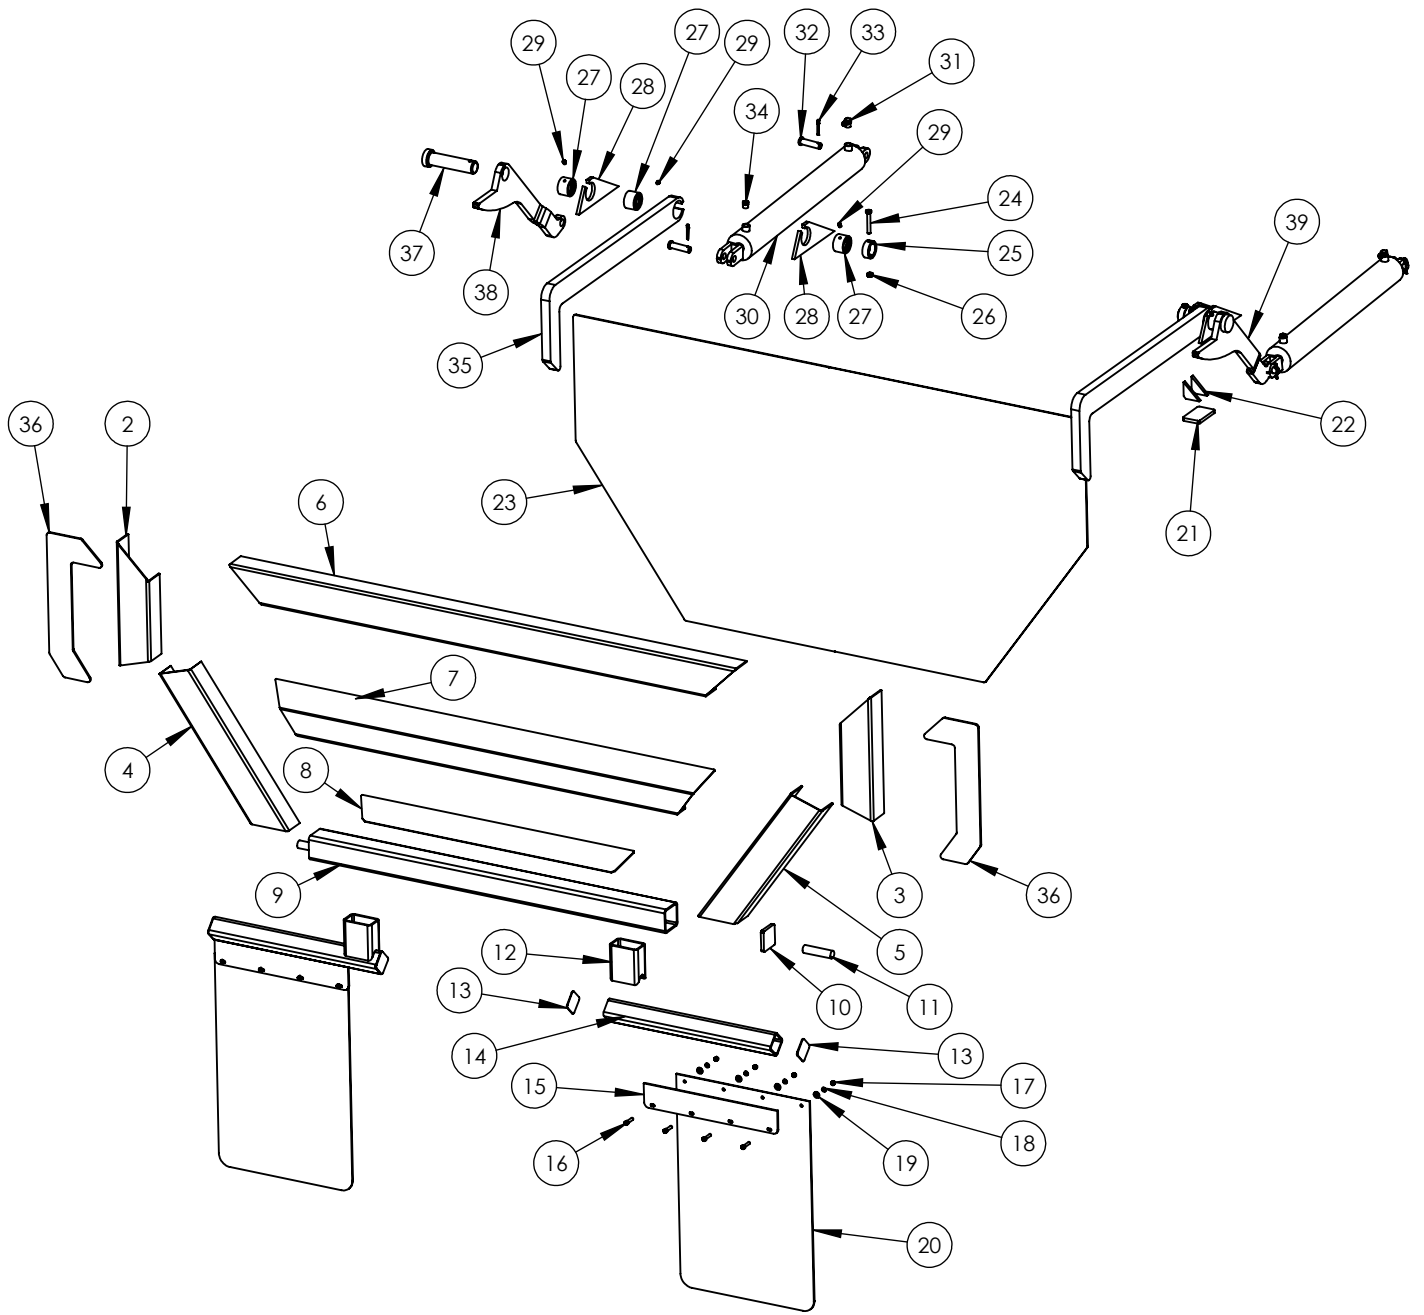

ITEM#	PART#	DESCRIPTION	QTY
1	3030015	COMPLETE GATE ASSEMBLY, DOES NOT INCLUDE ITEMS 16-20, 24-34, 36,37	
2	1010323	GATE SIDE CHANNEL, 48", LEFT	1
3	1010324	GATE SIDE CHANNEL, 48", RIGHT	1
4	1010325	GATE ANGLE CHANNEL, LEFT	1
5	1010326	GATE ANGLE CHANNEL, RIGHT	1
6	1010327	GATE TOP CHANNEL	1
7	1010328	GATE MIDDLE CHANNEL	1
8	1010329	GATE DIRT SHEDDER	1
9	1010230	GATE BOTTOM TUBE	1
10	1010229	GATE BOTOM TUBE END PLATE	2
11	1010228	BOTTOM LATCH PIN	2
12	1010330	MUDFLAP BRACKET SPACER	2
13	1010233	MUDFLAP BRACKET TUBE CAP	4
14	1010234	MUDFLAP BRACKET TUBE	2
15	1010331	MUDFLAP BRACKET PLATE	2
16	N&B4789	BOLT, 3/8-16 UNC X 1.5"	8
17	N&B1450	NUT, 3/8-16	8
18	N&B5450	LOCKWASHER, 3/8	8
19	N&B3450	FLAT WASHER, 3/8	8
20	MICMF1000	MUDFLAP	2
21	1010332	CYLINDER ARM TAB	2
22	1010333	CYLINDER ARM TAB GUSSET	4
23	1010334	GATE PLATE	1
24	N&B4829	BOLT, 1/2-13 X 3.5	2
25	MICMC0009	HINGE PIN COLLAR	2
26	N&B1550	LOCKNUT, 1/2-13	2
27	MICMC0010	HINGE BUSHING	6
28	1010335	HINGE PLATE	2
29	MIC80000	GREASE FITTING	6
30	AICBB-0479	GATE LIFT CYLINDER	2
31	BRS969-6-8	RIGHT ANGLE COMPRESSION FITTING, 3/8" TUBING -1/2" NPT	2
32	MICMC0002	1" CLEVIS PIN	4
33	MIC7364	COTTER PIN, 1/4"	4
34	AIC9833K11	BREATHER VENT, 1/2"NPT	2
35	1010336	GATE LIFT ARM	2
36	1010339	GATE CHANNEL REINFORCEMENT PLATE	2
37	MICMC0008	HINGE PIN	2
38	1010337	GATE CYLINDER ARM, LEFT	1
39	1010338	GATE CYLINDER ARM, RIGHT	1