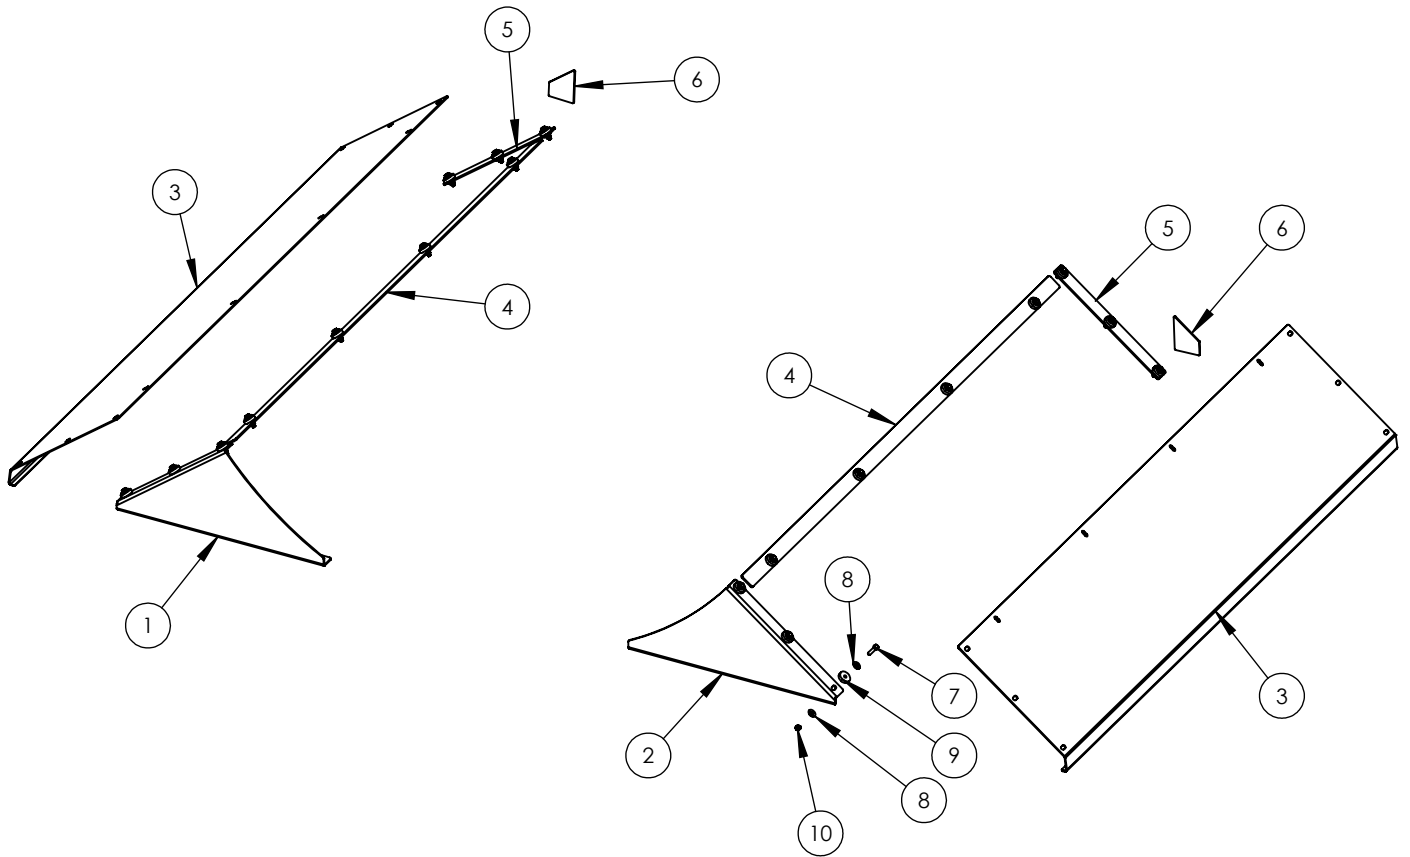

ITEM#	PART#	DESCRIPTION	QTY
1	1010347	RIGHT FENDER BRACKET, FRONT	1
2	1010348	LEFT FENDER BRACKET, FRONT	1
3	1010349	REAR FENDER	2
4	1010288	MIDDLE FENDER BRACKET	2
5	1010350	FENDER BRACKET, REAR	2
6	1010287	REAR FENDER BRACKET GUSSET	2
7	N&B4789	BOLT, 3/8-16 UNC X 1.5"	20
8	N&B3450	FLAT WASHER, 3/8"	20
9	MICLC0237-044001	RUBBER WASHER	20
10	N&B51450	LOCKNUT, 3/8-16 UNC	20