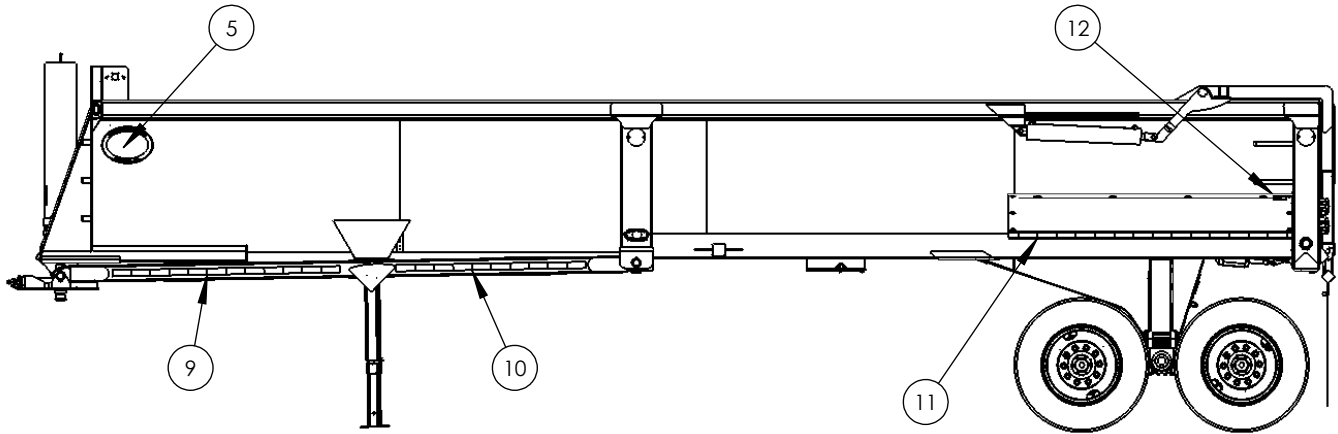

ITEM#	PART#	DESCRIPTION	QTY
1	BRK8144	AIR BRAKE ADDITIVES CAUTION DECAL	1
2		LIFT CYLINDER DECAL	1
3		ATTENTION DECAL	1
4		HARDOX DECAL	1
5		CONSTRUCTION TRAILER "ROCKMASTER" DECAL, BOTH SIDES	3
6	LTS40641	REFLECTIVE CONSPICUITY TAPE, WHITE ONLY RIGHT ANGLE, REAR DOOR	2
7	LTS41050-54	REFLECTIVE CONSPICUITY TAPE, 54", REAR DOOR	2
8	LTS41050-18	REFLECTIVE CONSPICUITY TAPE, 54", MUDFLAP BRACKETS	2
9	LTS41050-66	REFLECTIVE CONSPICUITY TAPE, 66", DRAFT ARM BOTH SIDES	2
10	LTS41050-54	REFLECTIVE CONSPICUITY TAPE, 54", DRAFT ARM BOTH SIDES	2
11	LTS41050-84	REFLECTIVE CONSPICUITY TAPE, 84", REAR FENDER	2
12		ABS NOTICE DECAL LEFT SIDE ONLY	1