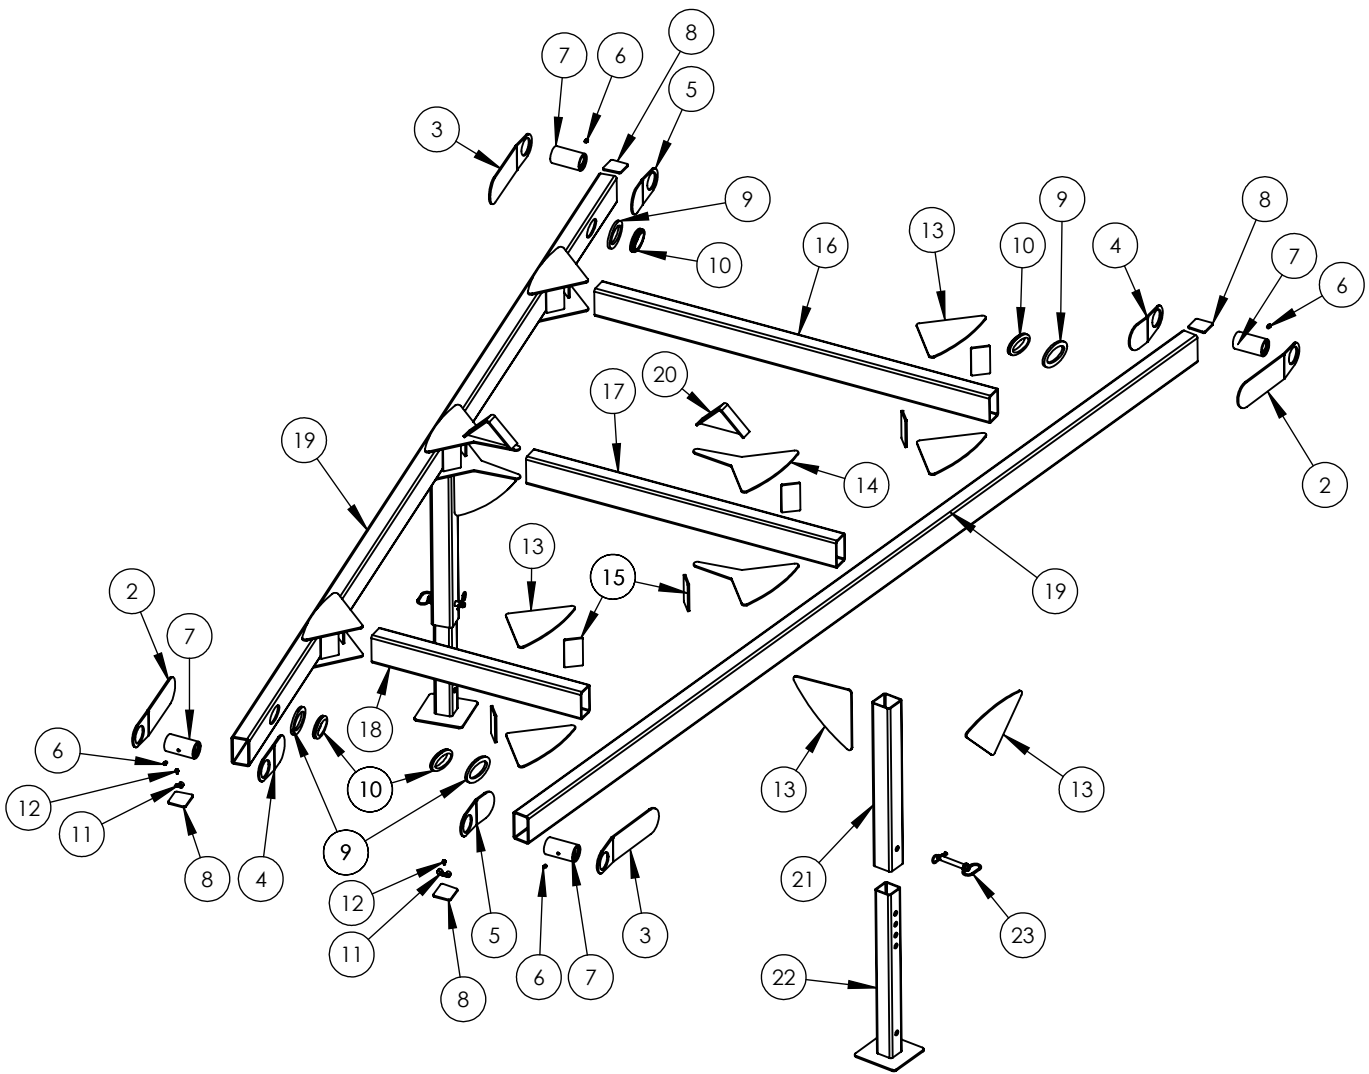

ITEM#	PART#	DESCRIPTION	QTY
1	3010011	COMPLETE DRAFT ARM ASSEMBLY, 30'-33', (DOES NOT INCLUDE ITEMS 10-12, 20, 22, 23)	
2	1010248	LONG BUSHING TAB, RIGHT	2
3	1010249	LONG BUSHING TAB, LEFT	2
4	1010250	SHORT BUSHING TAB, LEFT	2
5	1010251	SHORT BUSHING TAB, RIGHT	2
6	MIC80000	GREASE FITTING	4
7	MICMC0012	DRAFT ARM BUSHING	4
8	1010252	BUSHING WELD PLATE	4
9	1010048	OVAL CUTOUT	4
10	MICG3287-015000	3" GROMMET	4
11	LTS2010	TUBE STRAP	3
12	N&B70806A	SHEET METAL SCREW, 1/4" SELF DRILLING, HEX WASHER HEAD	2
13	1010253	DRAFT ARM GUSSET	12
14	1010254	LONG DRAFT ARM GUSSET	4
15	1010255	3" X 5" GUSSET	12
16	1010342	REAR DRAFT ARM CROSS TUBE, 30'-33'	1
17	1010343	MIDDLE DRAFT ARM CROSS TUBE, 30'-33'	1
18	1010344	FRONT DRAFT ARM CROSS TUBE, 30'-33'	1
19	1010345	DRAFT ARM SIDE TUBE, 30'-33'	2
20	3010028	GUIDE BLOCK, DRAFT ARM PEDESTAL	2
21	1010346	LANDING GEAR SLEEVE	2
22	3010035	LANDING GEAR FOOT	2
23	MICHP34412	LANDING GEAR PIN WITH HAIRPIN	2