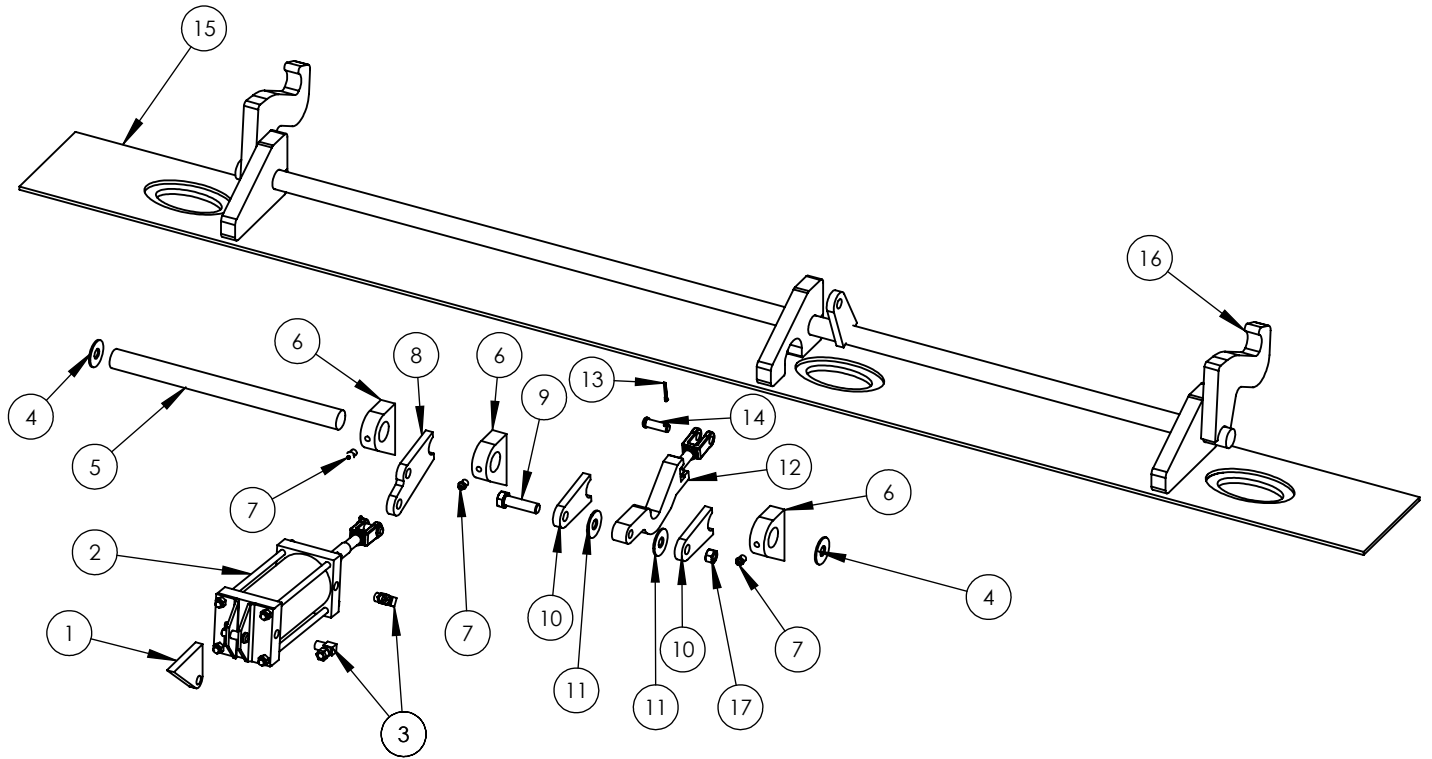

ITEM#	PART#	DESCRIPTION	QTY
1	1010239	LATCH CYLINDER MOUNT	1
2	MICC6057	LATCH CYLINDER	1
3	BRS969-6	RIGHT ANGLE COMPRESSION FITTING, 3/8" TUBING TO 1/4" NPT	2
4	N&B3700	FLAT WASHER, 3/4"	2
5	1010240	LATCH CAM SHAFT	1
6	1010139	LATCH CAM SHAFT PIVOT	3
7	MIC80000	GREASE FITTING	3
8	1010241	LATCH CYLINDER BAR	1
9	N&B4828	BOLT, 1/2"-13 UNC X 3"	1
10	1010242	LATCH CAM PLATE	2
11	N&B3550	FLAT WASHER, 1/2"	2
12	3010022	LATCH CONNECTOR BAR ASSEMBLY	1
13	MIC7206	COTTER PIN, 1/8"	1
14	MICB27081/27C	CLEVIS PIN, 1/2" X 1.5"	1
15	3010034	LATCH PLATE ASSEMBLY	1
16	1010138	LATCH HOOK	1
17	N&B1550	LOCKNUT, 1/2"-13 UNC	1