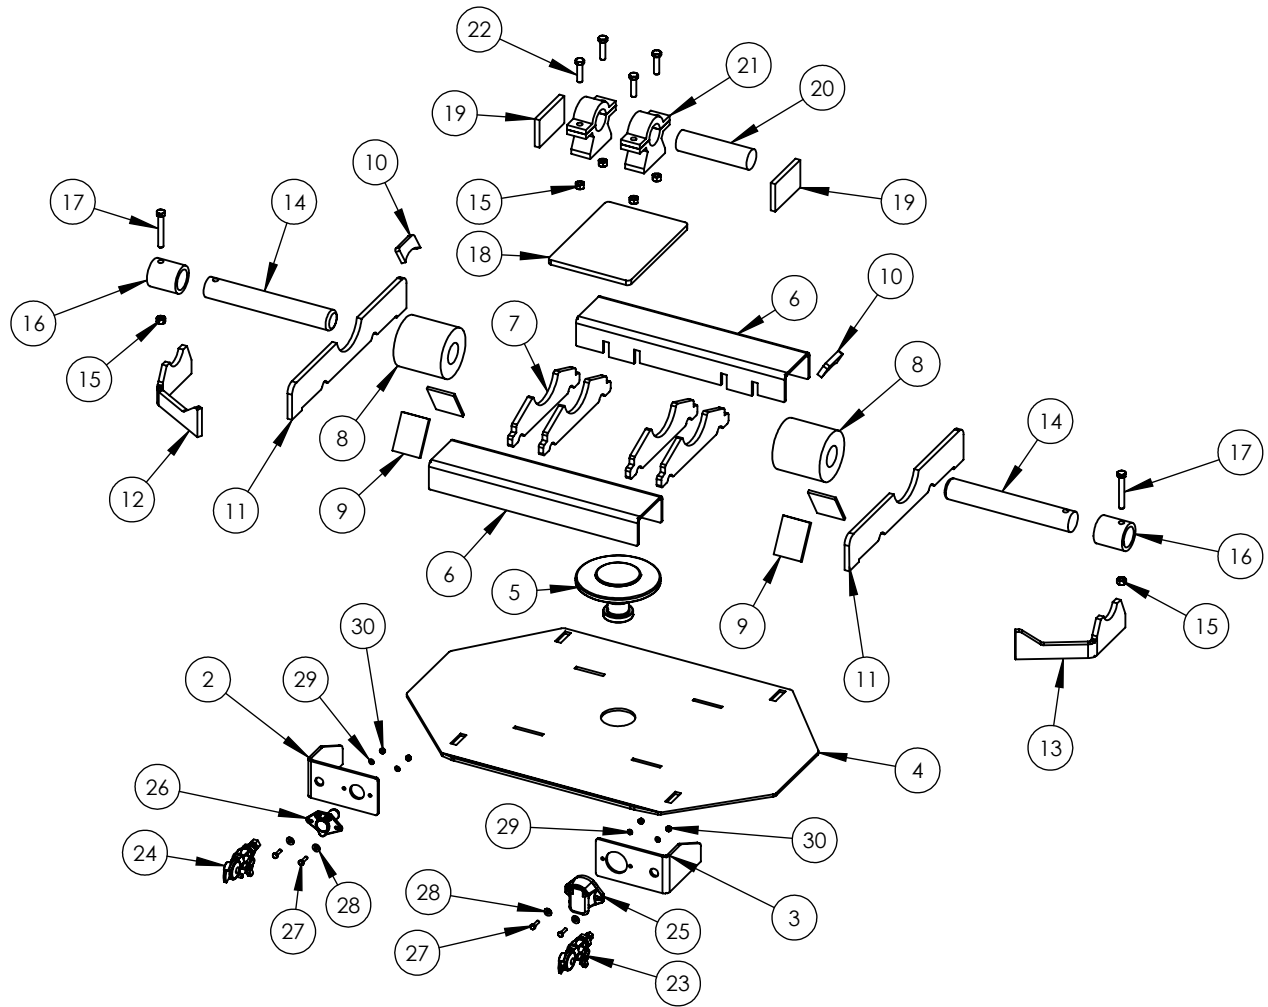

ITEM#	PART#	DESCRIPTION	QTY
1	3030014	FIFTH WHEEL ASSEMBLY, (PARTS 2-22)	
2	1010264	GLADHAND BRACKET, RIGHT	1
3	1010265	GLADHAND BRACKET, LEFT	1
4	1010266	FIFTH WHEEL PLATE	1
5	MIC2084194	KINGPIN	1
6	1010267	FIFTH WHEEL CHANNEL	2
7	1010268	INSIDE CRADLE PLATE	4
8	1010273	CRADLE DOM	2
9	1010274	CRADLE DOM GUSSET	4
10	1010270	GUIDE TAB	2
11	1010269	OUTSIDE CRADLE PLATE	2
12	1010271	RIGHT BRACKET, DRAFT ARM FRONT PIN BUSHING	1
13	1010272	LEFT BRACKET, DRAFT ARM FRONT PIN BUSHING	1
14	MICMC0006	FRONT DRAFT ARM PIN	2
15	N&B1550	LOCKNUT, 1/2-13 UNC	6
16	MICMC0011	DRAFT ARM PIN BUSHING	2
17	N&B4829	BOLT, 1/2-13 UNC X 3.5"	2
18	1010275	KINGPIN PLATE	1
19	1010276	CYLINDER PIN SIDE PLATE	2
20	1010277	CYLINDER PIN	1
21	3010029	LOWER CYLINDER MOUNT	2
22	N&B4824	BOLT, 1/2-13 UNC X 2"	4
23		EMERGENCY GLADHAND COUPLER, SEE PAGE 22-23	
24		SERVICE GLADHAND COUPLER, SEE PAGE 22-23	
25		7 PIN RECEPTACLE, SEE PAGE 20-21	
26		6 PIN RECEPTACLE, SEE PAGE 20-21	
27	N&B4753	BOLT, 1/4-20 UNC X 1"	4
28	N&B3350	FLAT WASHER, 1/4"	4
29	N&B5350	LOCKWASHER, 1/4"	4
30	N&B1350	NUT 1/4-20 UNC	4