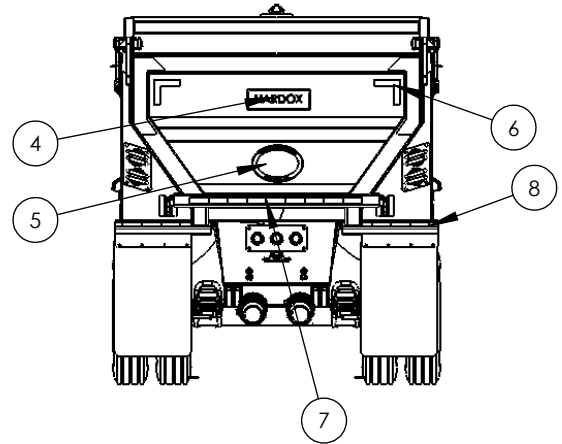

ITEM#	PART#	DESCRIPTION	QTY
1	BRK8144	AIR BRAKE ADDITIVES CAUTION DECAL	1
2		LIFT CYLINDER DECAL	1
3		ATTENTION DECAL	1
4		HARDOX DECAL	1
5		CONSTRUCTION TRAILER "ROCKMASTER" DECAL, BOTH SIDES	3
6	LTS40641	REFLECTIVE CONSPICUITY TAPE, WHITE ONLY RIGHT ANGLE, REAR DOOR	2
7	LTS41050-54	REFLECTIVE CONSPICUITY TAPE, 54", REAR DOOR	2
8	LTS41050-18	REFLECTIVE CONSPICUITY TAPE, 54", MUDFLAP BRACKETS	2
9	LTS41050-66	REFLECTIVE CONSPICUITY TAPE, 66", DRAFT ARM BOTH SIDES	2
10	LTS41050-54	REFLECTIVE CONSPICUITY TAPE, 54", DRAFT ARM BOTH SIDES	2
11	LTS41050-84	REFLECTIVE CONSPICUITY TAPE, 84", REAR FENDER	2
12		ABS NOTICE DECAL LEFT SIDE ONLY	1