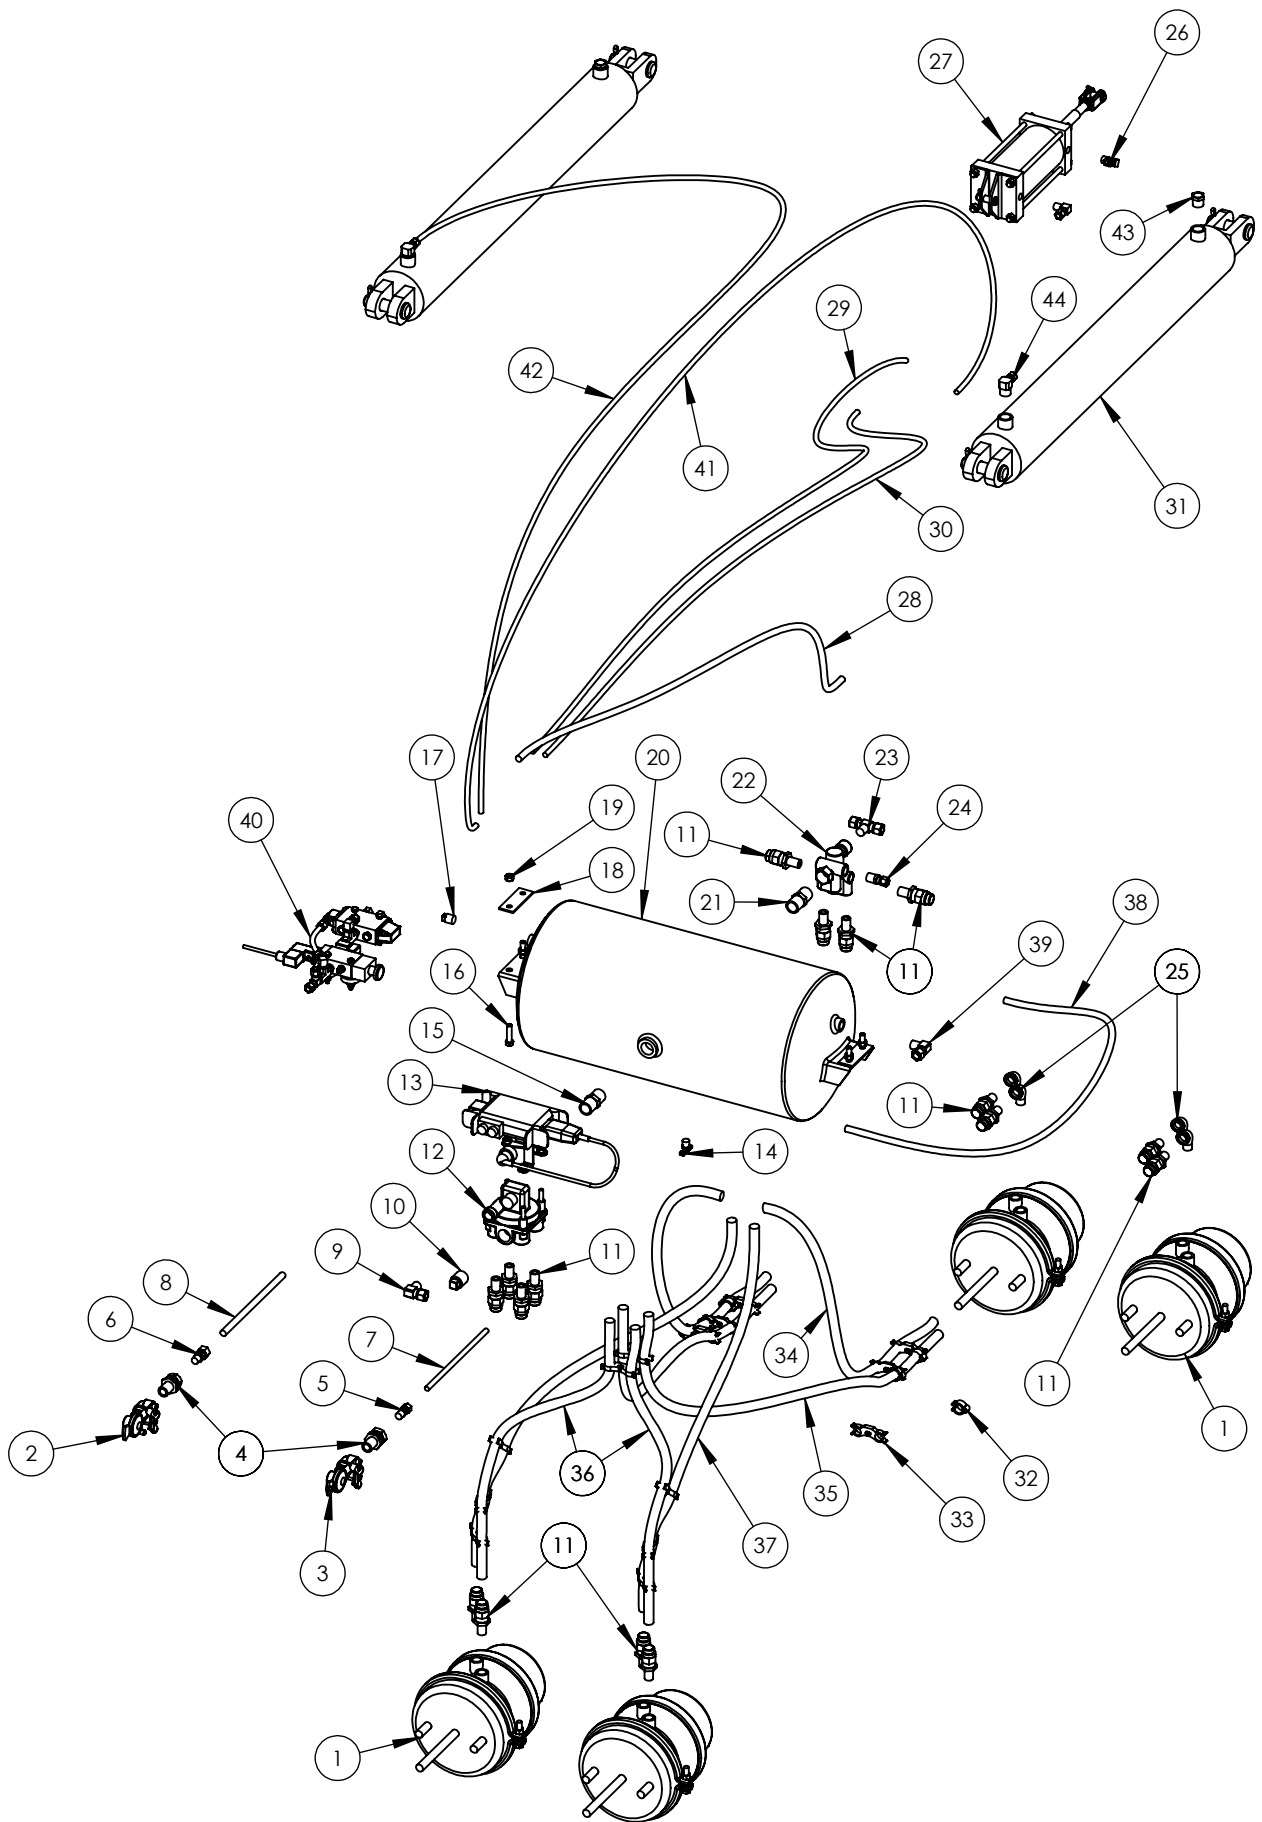

ITEM#	PART#	DESCRIPTION	QTY
1	BRK3030GTS	BRAKE AIR CHAMBER	4
2	AICGH015	GLADHAND COUPLER, SERVICE	1
3	AICGH016	GLADHAND COUPLER, EMERGENCY	1
4	AIC55612	BULKHEAD CONNECTOR WITH WASHER AND NUT	2
5	BRS968-6	COMPRESSION FITTING, 3/8" TUBING-1/4"NPT	1
6	BRS968-8-4	COMPRESSION FITTING, 1/2" TUBING- 1/4"NPT	1
7	AIC6-500RD-456	3/8" AIRLINE, EMERGENCY SUPPLY LINE	1
8	AIC8-500BU-456	1/2" AIRLINE, SERVICE SUPPLY LINE	1
9	BRS969-8	RIGHT ANGLE COMPRESSION FITTING, 1/2" TUBING-3/8"NPT	1
10	PFT71452	PIPE PLUG, 3/4"NPT	1
11	AIC883838	3/8" AIRLINE FITTING, 3/8"NPT	16
12	BRK4721950330	BRAKE SERVICE VALVE	1
13	BRK4005001010	ECU, VALVE ASSEMBLY	1
14	BRS145	DRAIN VALVE, 1/4"NPT	1
15	PFT73325-12SV	NIPPLE, 3/4" NPT	1
16	N&B4789	BOLT, 3/8-16 UNC X 1.5"	4
17	PFT71450	PIPE PLUG, 3/8"NPT	1
18	AIC220TMP	AIRTANK MOUNTING PAD	2
19	N&B1450	NUT, 3/8-16 UNC	4
20	AICHT-1279	BRAKE AIRTANK	1
21	PFT73325-12-8SV	NIPPLE, 3/4"NPT-1/2"NPT	1
22	BRK110800	EMERGENCY VALVE	1
23	BRS972-8	TEE COMPRESSION FITTING, 1/2"TUBING (2X)-3/8"NPT	1
24	BRS968-6-6	COMPRESSION FITTING, 3/8"TUBING-3/8"NPT	1
25	PFT71426	STREET EL, 3/8"NPT	4
26	BRS969-6	RIGHT ANGLE COMPRESSION FITTING, 3/8"TUBING-1/4"NPT	2
27	MIC6057	LATCH CYLINDER	1
28	AIC6-500YL-168	GATE AND LATCH CONTROL VALVE SUPPLY AIRLINE	1
29	AIC6-500YL-216	LATCH CYLINDER "CLOSE" AIRLINE	1
30	AIC6-500YL-204	LATCH CYLINDER "OPEN" AIRLINE	1
31	AICBB-0479	GATE LIFT CYLINDER	2
32	MIC01-100-007	AIRLINE TO WIRE CLIP	6
33	MIC01-099-001	AIRLINE CLIP	14
34	AICH-38250-54	EMERGENCY BRAKE AIRLINE, REAR AXLE	2
35	AICH-38250-66	SERVICE BRAKE AIRLINE, REAR AXLE	2
36	AICH-38250-60	SERVICE BRAKE AIRLINE, FRONT AXLE	2
37	AICH-38250-72	EMERGENCY BRAKE AIRLINE, FRONT AXLE	2
38	AIC8-500BU-42	1/2" AIRLINE, SERVICE VALVE TO EMERGENCY VALVE	1
39	BRS969-6-6	RIGHT ANGLE COMPRESSION FITTING, 3/8"TUBING-3/8"NPT	1
40		GATE AND LATCH CONTROL VALVE ASSEMBLY, SEE PAGE 24	1
41	AIC6-500YL-360	GATE CYLINDER AIRLINE, LEFT	1
42	AIC6-500YL-384	GATE CYLINDER AIRLINE, RIGHT	1
43	AIC9833K11	BREATHER VENT, 1/2"NPT	2
44	BRS969-6-8	RIGHT ANGLE COMPRESSION FITTING, 3/8"TUBING-1/2"NPT	2