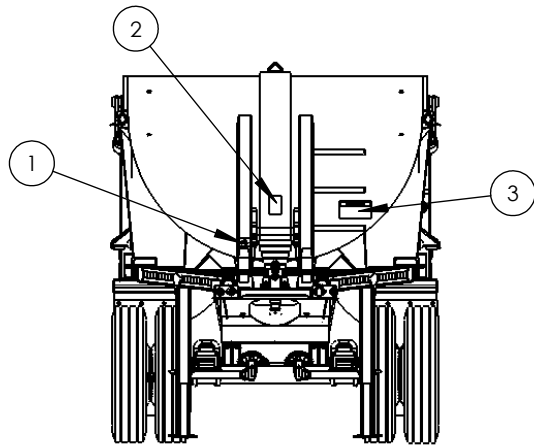

ITEM#	PART#	DESCRIPTION	QTY
1	BRK8144	AIR BRAKE ADDITIVES CAUTION DECAL	1
2		LIFT CYLINDER DECAL	1
3		ATTENTION DECAL	1
4		HARDOX DECAL	1
5		CONSTRUCTION TRAILER "ROCKMASTER" DECAL, BOTH SIDES	3
6	LTS40641	REFLECTIVE CONSPICUITY TAPE, WHITE ONLY RIGHT ANGLE, REAR DOOR	2
7	LTS41050-54	REFLECTIVE CONSPICUITY TAPE, 54", REAR DOOR	2
8	LTS41050-18	REFLECTIVE CONSPICUITY TAPE, 54", MUDFLAP BRACKETS	2
9	LTS41050-66	REFLECTIVE CONSPICUITY TAPE, 66", DRAFT ARM BOTH SIDES	2
10	LTS41050-54	REFLECTIVE CONSPICUITY TAPE, 54", DRAFT ARM BOTH SIDES	2
11	LTS41050-84	REFLECTIVE CONSPICUITY TAPE, 84", REAR FENDER	2
12		ABS NOTICE DECAL LEFT SIDE ONLY	1