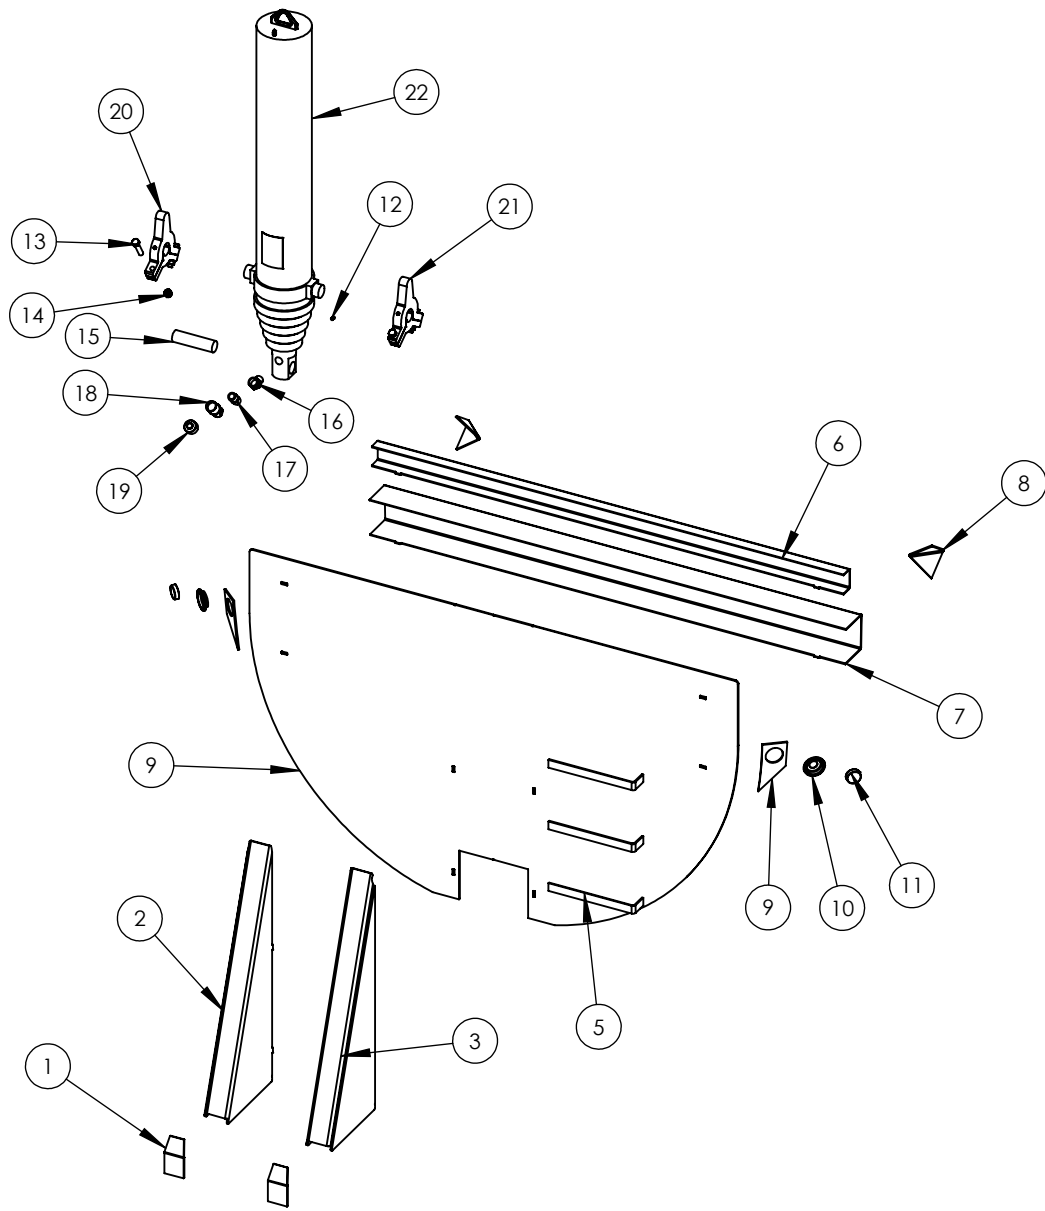

ITEM#	PART#	DESCRIPTION	QTY
1	1010178	CYLINDER MOUNT CHANNEL CAP	2
2	3010010	CYLINDER MOUNT CHANNEL, RIGHT	1
3	3010011	CYLINDER MOUNT CHANNEL, LEFT	1
4	1010317	NOSE PLATE	1
5	1010318	LADDER RUNG	3
6	1010183	SMALL INSIDE NOSE CHANNEL	1
7	1010184	LARGE INSIDE NOSE CHANNEL	1
8	1010130	INSIDE GUSSET	2
9	1010293	TOP RAIL FRONT END CAP	2
10	LTS91410	FLUSH GROMMET, CLEARANCE LIGHT	2
11	LTS45813-3	AMBER CLEARANCE LIGHT	2
12	MIC80000	GREASE ZERK	1
13	N&B4890	BOLT, 3/4-10 UNC X 3.5" GR5	4
14	N&B51700	LOCKNUT, 3/14-10 UNC	4
15	1010182	CYLINDER PIN	1
16	HYD H3359X16	45 DEGREE MALE-FEMALE FITTING, 1" NPT	1
17	HYD H3069X16	1" NPT NIPPLE	1
18	HYD QDWC161	HYDRAULIC COUPLER	1
19	HYD QDDC161	CAP, HYDRAULIC COUPLER	1
20	3010009	UPPER CYLINDER MOUNT, RIGHT	1
21	3010008	UPPER CYLINDER MOUNT, LEFT	1
22	HYD 85-499-235	CYLINDER	1