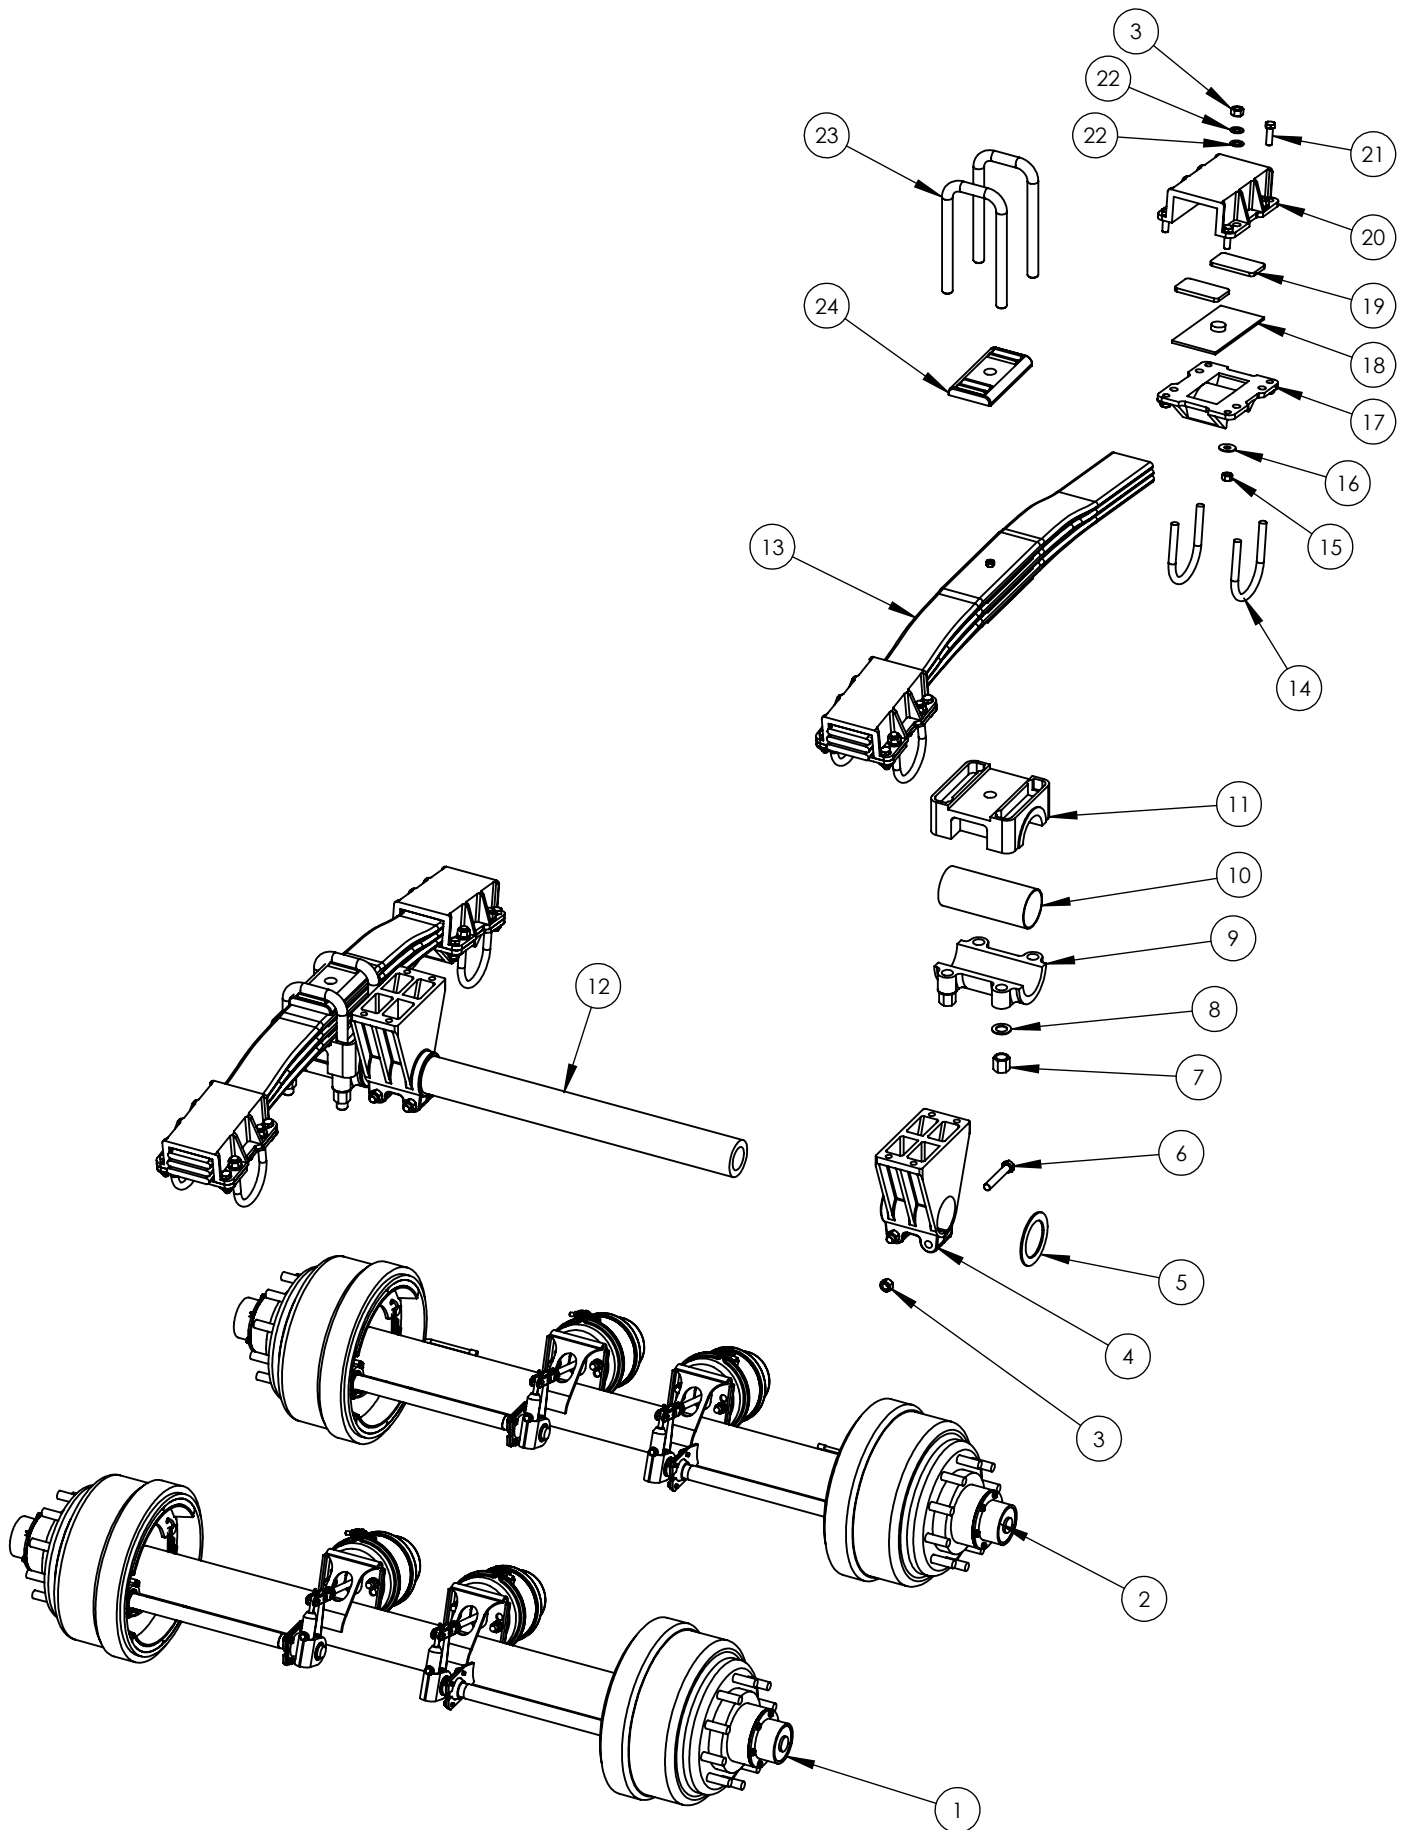

Thanks for choosing Construction Trailer Specialists, Inc., we manufacture a line of trailers in a size to fit your needs.

-End dump trailers in Half Round or Elliptical configurations available Frameless, Quarter Frame or Full Frame. Elliptical scrap/demo trailers available in lengths from 22 to 40 ft, with 46-100 inch sides.

# TABLE OF CONTENTS

DESCRIPTION	PAGE
BRAKES	2-3
SUSPENSION	4-5
WHEELS	6
SUSPENSION BOGEY POD	7
MAIN BODY	8-9
REAR BODY BRACE	10-11
BODY FRONT	12
MIDDLE BODY BRACE	13
REAR GATE	14-15
REAR GATE LATCH	16
DRAFT ARM	17
FIFTH WHEEL	18
FENDERS	19
WIRING	20-21
PLUMBING	22-23
GATE VALVE ASSEMBLY	24
DECALS	25

ITEM #	PART #	DESCRIPTION	QTY PER AXLE
1	N&B4769	BOLT, 5/16-18 UNC X 3/4"	12
2	N&B5400	LOCK WASHER, 5/16"	12
3	AXL3404009	HUBCAP, INCLUDES ITEM 4	2
4		HUBCAP GASKET	2
5	AXLCS3301	WHEEL BEARING JAM NUT	2
7	AXLCS3303	WHEEL BEARING LOCK WASHER	2
8	AXLCS3300	WHEEL BEARING ADJUSTING NUT	2
9	AXL212049	OUTER WHEEL BEARING	2
10	AXL123365	BRAKE DRUM	2
11	AXL15984ABS	HUB WITH ABS TOOTH WHEEL (REAR AXLE ONLY)	2
11A	AXL15984	HUB WITHOUT ABS TOOTH WHEEL (FRONT AXLE ONLY)	2
12	AXLNB3266	WHEEL STUD	20
13	AXL218248	INNER WHEEL BEARING	2
14	AXL3070743	WHEEL BEARING SEAL	2
	AXLCSK1040	CAM BUSHING KIT, ITEMS 15-22, 24, 25	2
15		WASHER	4
16		SEAL	4
17		CAMSHAFT BUSHING, OUTER	2
18		SNAP RING	2
19		BOLT	8
20		CAMSHAFT BUSHING, INNER	2
21		BOLT	8
22		WASHER	2
23	AXLR801073	SLACK ADJUSTER ASSEMBLY	2
24		WASHER	2
25		SNAP RING	2
27	AXLCAM156L	CAMSHAFT, LEFT	1
28	AXLCAM156R	CAMSHAFT, RIGHT	1
29	BRK4410328080	ABS SENSOR (REAR AXLE ONLY)	2
	AXL4515Q200KIT	BRAKE KIT, ITEMS 30-36	2
30		BRAKE SHOE	4
31		BRAKE SHOE RETURN SPRING	2
32		PIN, BRAKE SHOE RETURN SPRING	4
33		BRAKE SHOE ROLLER	4
34		RETAINER, BRAKE SHOE ROLLER	4
35		ANCHOR PIN	4
36		BRAKE SHOE RETAINING SPRING	4
37	BRK3030GTS	AIR CHAMBER	2