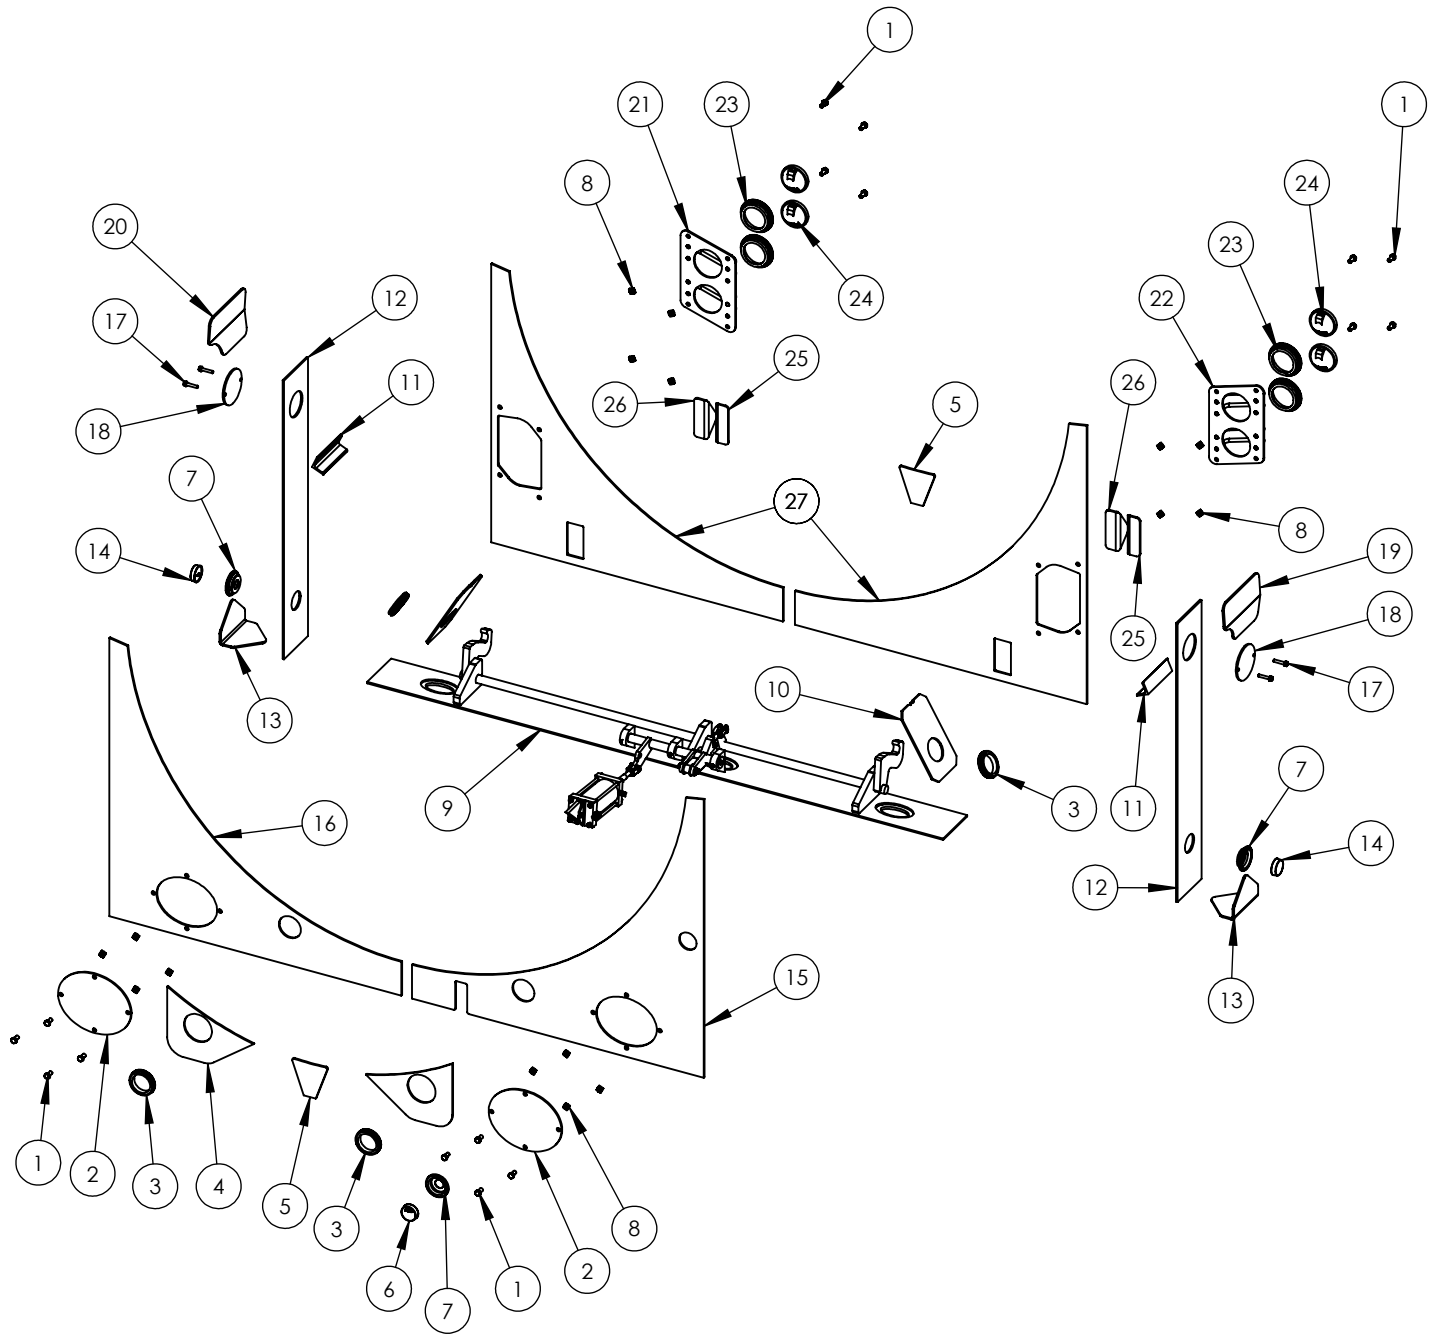

ITEM#	PART#	DESCRIPTION	QTY
1	N&B4820	BOLT, 1/2-13 UNC X 1"	16
2	1010217	REAR BODY BRACE ACCESS COVER	2
3	MICG3287-015000	3" GROMMET	4
4	1010307	REAR LONGITUDINAL FRAME WELD PLATE	2
5	1010190	BODY BRACE CENTER CONNECTOR PLATE	2
6	LTS78343	ABS LIGHT	1
7	LTS91410	FLUSH GROMMET, CLEARANCE LIGHT	3
8	N&B5051	SQUARE NUT, 1/2-13 UNC	16
9		BOTTOM LATCH ASSEMBLY, SEE PAGE 16	
10	1010205	REAR BODY BRACE INSIDE PLATE	2
11	1010202	REAR BODY BRACE STIFFENER	2
12	1010316	REAR BODY BRACE SIDE PLATE	2
13	1010207	REAR BODY BRACE CORNER PLATE	2
14	LTS45812-3	CLEARANCE LIGHT, RED	2
15	1010313	REAR BODY BRACE FRONT PLATE, LEFT	1
16	1010314	REAR BODY BRACE FRONT PLATE, RIGHT	1
17	N&B94882	BOLT, 3/8-16 X 1" WASHER HEAD SELF TAPPING	4
18	1010193	BODY BRACE UPPER ACCESS COVER	2
19	1010209	REAR BODY BRACE GUSSET, LEFT	1
20	1010208	REAR BODY BRACE GUSSET, RIGHT	1
21	3010013	TAILLIGHT PLATE, RIGHT	1
22	3010012	TAILLIGHT PLATE, LEFT	1
23	LTS91740	TAILLIGHT GROMMET	4
24	LTS52772	TAILLIGHT	4
25	1010211	LATCH HOOK GUARD, LEFT	2
26	1010212	LATCH HOOK GUARD, RIGHT	2
27	1010315	REAR BODY BRACE REAR PLATE	2