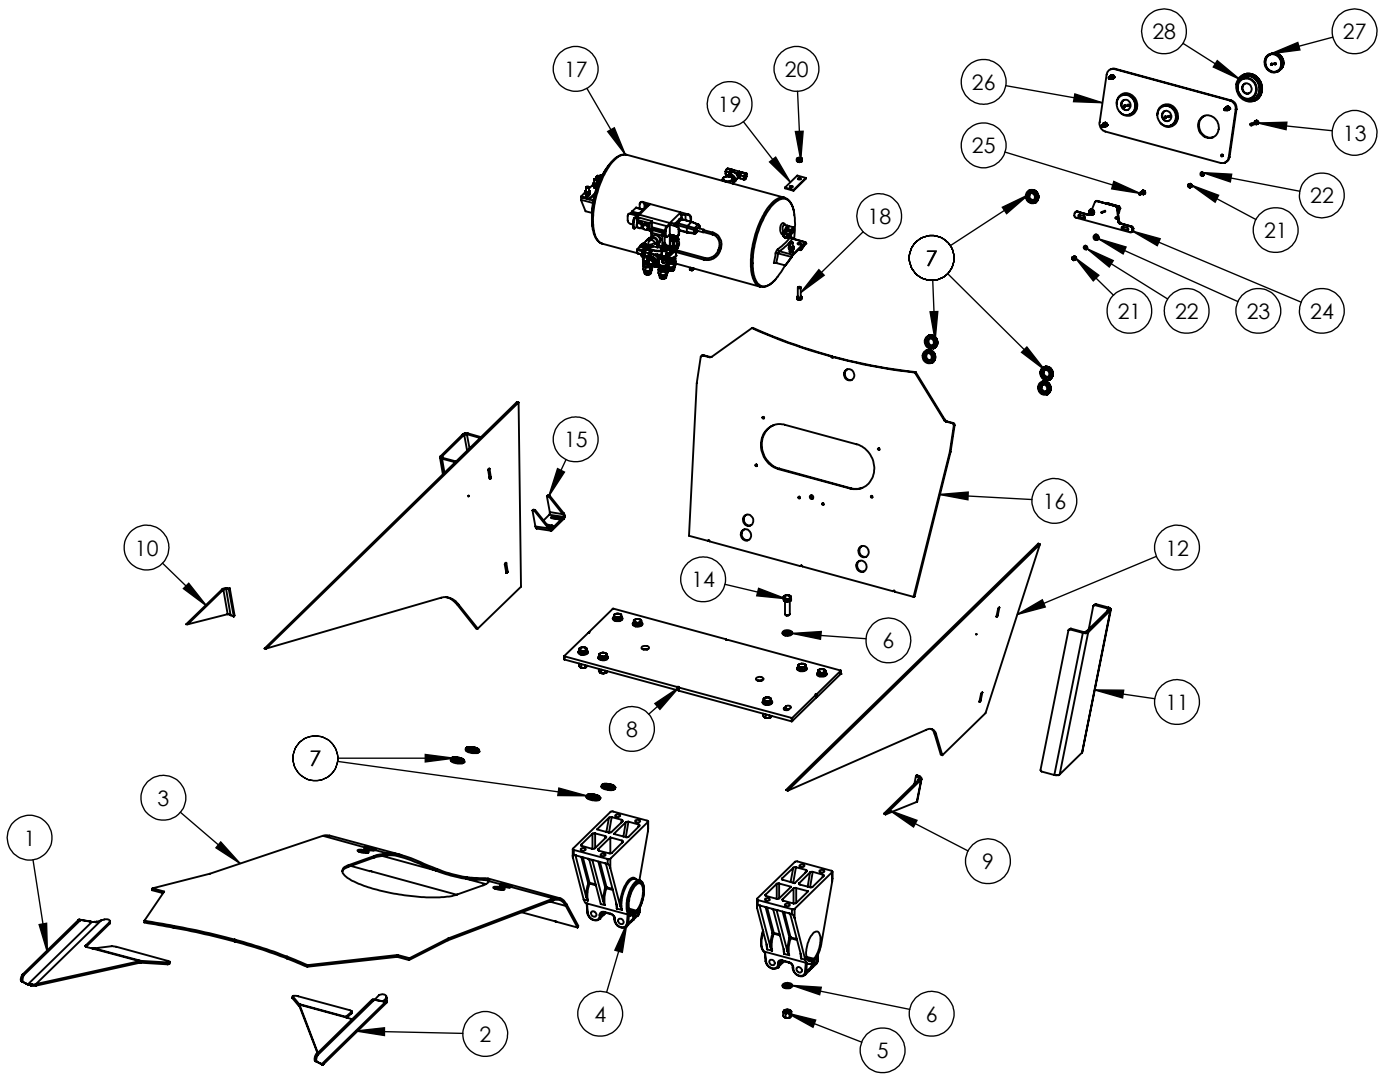

ITEM#	PART#	DESCRIPTION	QTY
1	1010140	BOGEY POD/LONGITUDINAL FRAME BRACE, RIGHT	1
2	1010141	BOGEY POD/LONGITUDINAL FRAME BRACE, LEFT	1
3	1010291	BOGEY POD FRONT PLATE	1
4	SUS897-01	SUSPENSION TRUNION HANGER	2
5	N&B51650	LOCKNUT, 5/8-11 UNC	8
6	N&B4650	5/8" MACHINE BUSHING	16
7	MIC9600K51	1" GROMMET	9
8	1010143	BOGEY POD BOTTOM PLATE	1
9	1010144	BOGEY POD CORNER GUSSET, LEFT	1
10	1010145	BOGEY POD CORNER GUSSET, RIGHT	1
11	1010146	BOGEY POD BRACE CHANNEL	2
12	1010147	BOGEY POD SIDE PLATE	2
13	N&B4755	BOLT, 1/4-20 UNC X 1.5"	4
14	N&B1666	BOLT, 5/8-11 UNC X 2.25" GR5	8
15	1010148	AIRTANK BRACKET	2
16	1010290	BOGEY POD REAR PLATE	1
17		AIRTANK ASSEMBLY, SEE PAGE 22-23	
18	N&B4789	BOLT, 3/8-16 UNC X 1.5"	4
19	AIC220TMP	AIRTANK MOUNTING PAD	2
20	N&B1450	NUT, 3/8-16 UNC	4
21	N&B1350	NUT, 1/4-20 UNC	6
22	N&B5350	LOCKWASHER, 1/4"	6
23	N&B3350	FLATWASHER, 1/4"	2
24	LTS M 436B	LICENSE PLATE BRACKET	1
25	N&B4753	BOLT, 1/4-20 UNC X 1"	2
26	1010150	BOGEY POD REAR COVER PLATE	1
27	LTS45812-3	CLEARANCE LIGHT, RED	3
28	LTS91410	FLUSH GROMMET, CLEARANCE LIGHT	3