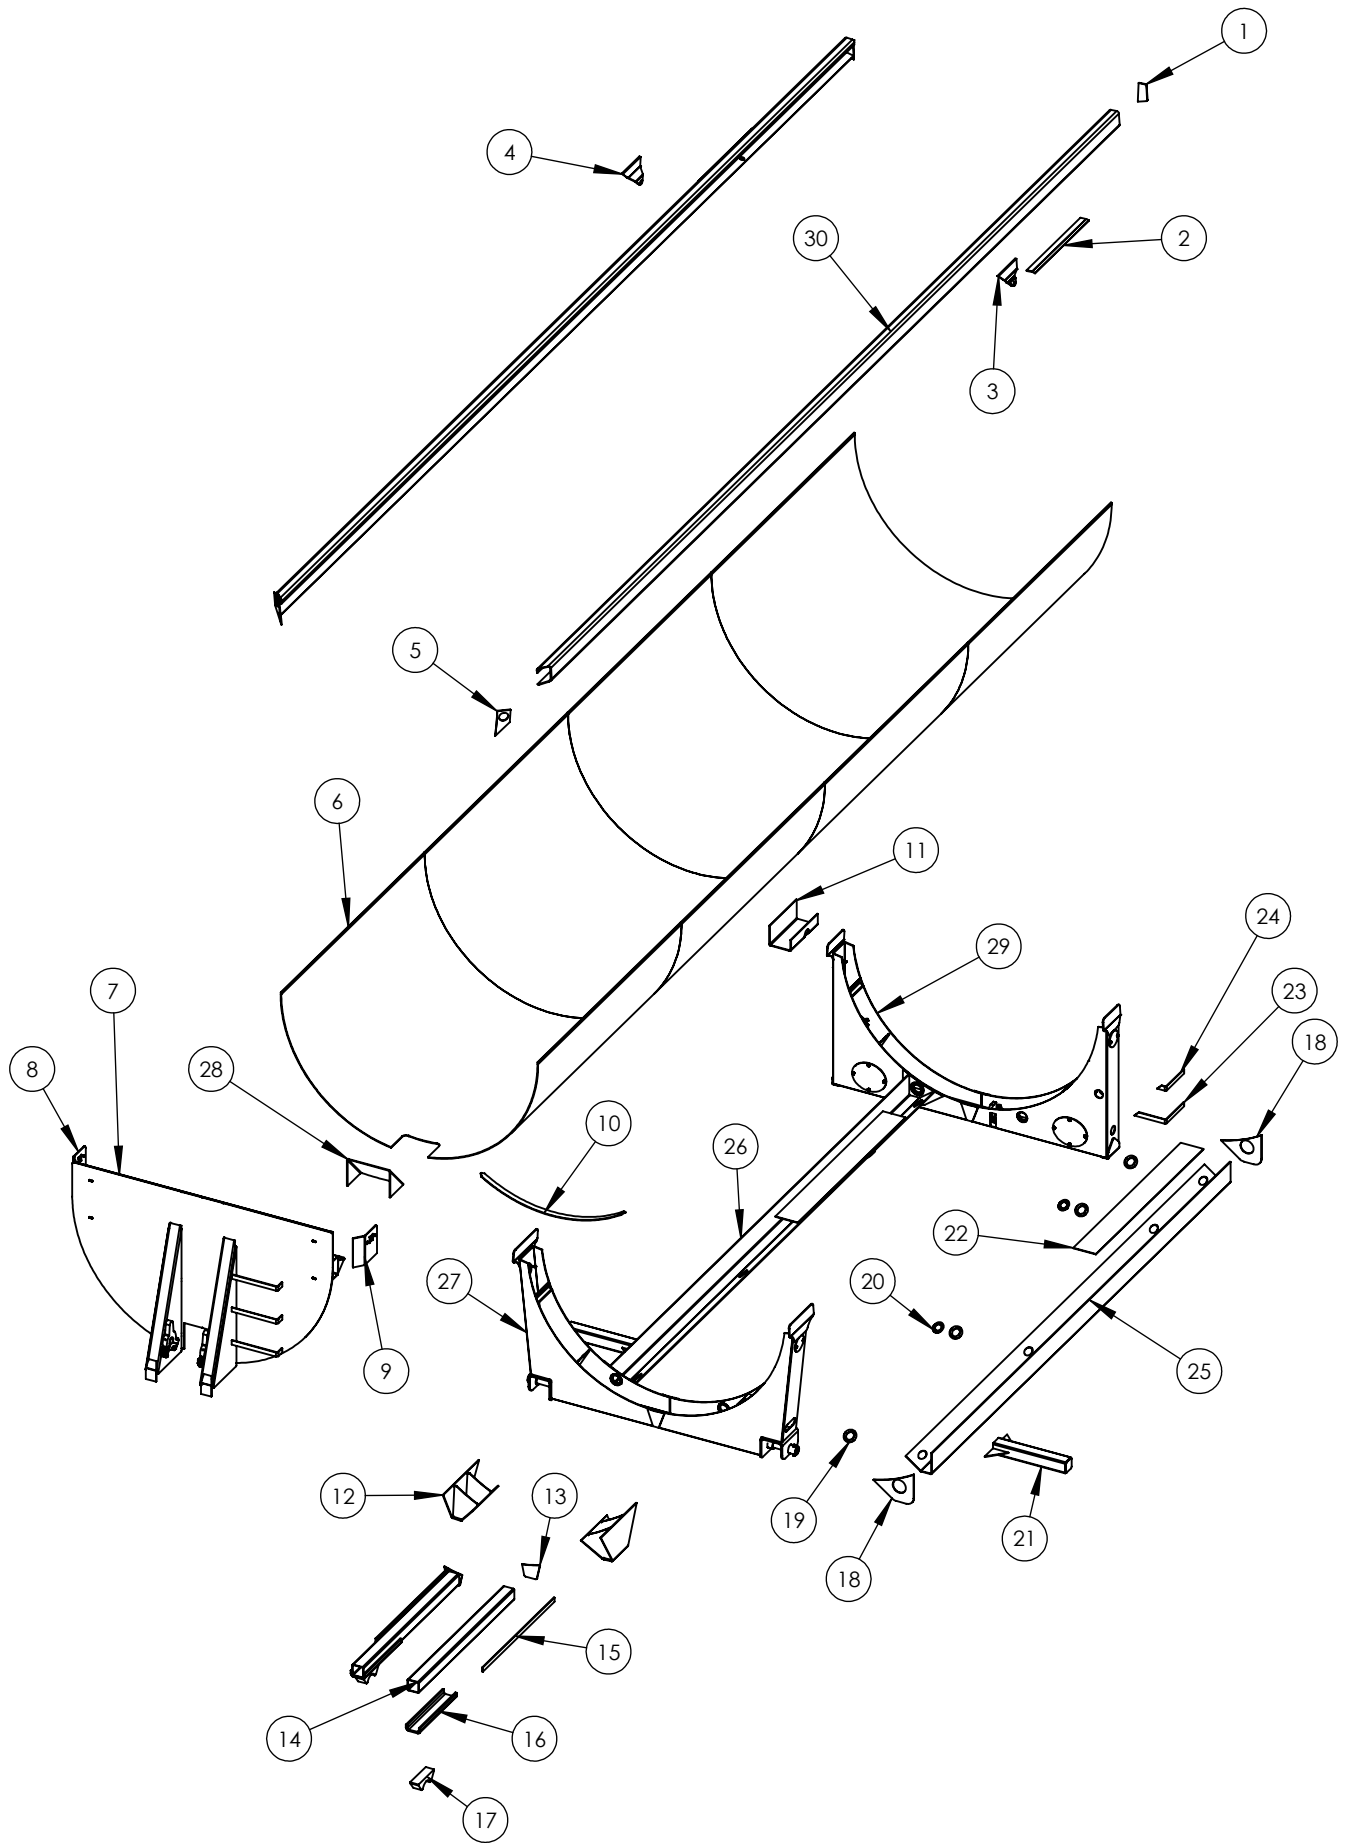

ITEM#	PART#	DESCRIPTION	QTY
1	1010170	TOP RAIL REAR END CAP	2
2	1010292	GATE CYLINDER DIRT SHEDDER	2
3	3010030	GATE CYLINDER FRONT BRACKET, LEFT	1
4	3010031	GATE CYLINDER FRONT BRACKET, RIGHT	1
5	1010293	TOP RAIL FRONT END CAP	2
6	1010299	TUB, SOLD BY 8 FOOT SECTION	
7		NOSE ASSEMBLY, SEE PAGE 12	
8	1010300	NOSE/TOP RAIL GUSSET, RIGHT	1
9	1010301	NOSE/TOP RAIL GUSSET, LEFT	2
10	1010302	TUB SECTION JOINT COVER STRAP	1
11	1010303	VALVE BRACKET	1
12	3010032	DRAFT ARM PEDESTAL	2
13	1010304	FRONT LONGITUDINAL FRAME END CAP	2
14	1010305	FRONT LONGITUDINAL FRAME	2
15	1010306	FRONT LONGITUDINAL FRAME SIDE COVER	2
16	1010158	FRONT LONGITUDINAL REINFORCEMENT CHANNEL	2
17	1010161	DRAFT ARM CRADLE	2
18	1010307	REAR LONGITUDINAL FRAME WELD PLATE	4
19	1010048	OVAL CUTOUT	8
20	MICG3287-015000	3" GROMMET	5
21	3010033	TARP BRACKET	2
22	1010308	REAR LONGITUDINAL FRAME REINFORCEMENT PLATE	2
23	1010309	SIDE LADDER RUNG, LOWER	1
24	1010310	SIDE LADDER RUNG, UPPER	1
25	1010311	REAR LONGITUDINAL FRAME, LEFT	1
26	1010312	REAR LONGITUDINAL FRAME, RIGHT	1
27		MIDDLE BODY BRACE ASSEMBLY, SEE PAGE 13	
28	1010168	DOGHOUSE COVER	1
29		REAR BODY BRACE ASSEMBLY, SEE PAGE 10-11	
30	1010173-XX	TOP RAIL, REPAIR SECTION SOLD BY THE FT (XX=FEET)